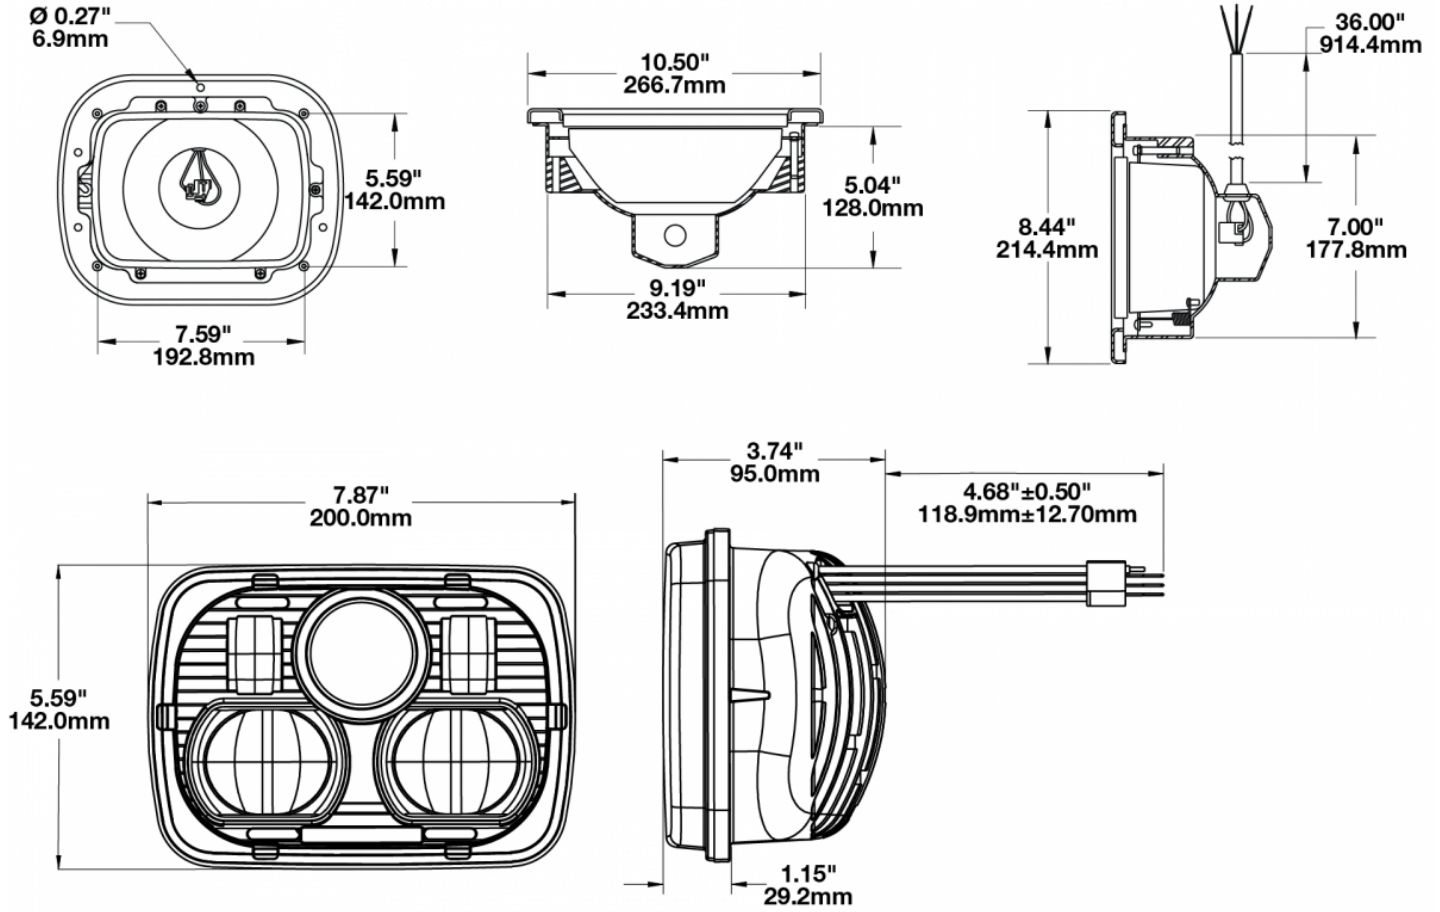

## 3157041

### Product Information

<b>Description</b>	Model 8900 - Single bucket mounting assembly
<b>Height</b>	141.99 mm / 5.59 in
<b>Width</b>	199.90 mm / 7.87 in
<b>Depth</b>	95.00 mm / 3.74 in
<b>Shipping Weight</b>	1.12 lbs / 0.51 kgs

Product Dimensions

Additional Specifications

Pack Quantity 1