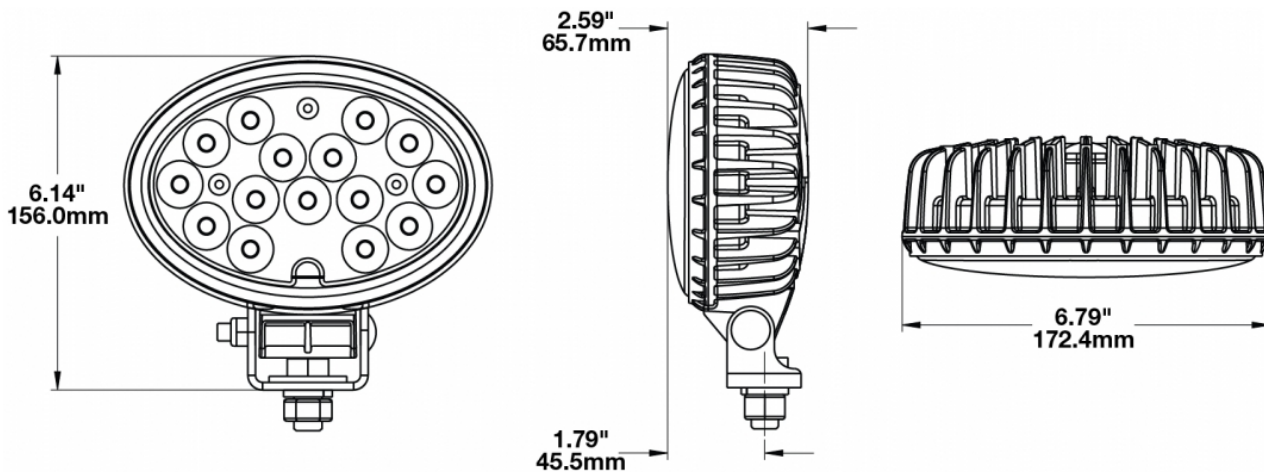

### Product Information

<b>Description</b>	Model 7150 - 12/24V LED Worklight - Trap Beam
<b>Height</b>	155.96 mm / 6.14 in
<b>Width</b>	172.47 mm / 6.79 in
<b>Depth</b>	77.11 mm / 3.04 in
<b>Shape</b>	Oval
<b>Outer Lens Material</b>	Polycarbonate
<b>Outer Lens Color</b>	Clear
<b>Housing Material</b>	Die-Cast Aluminum
<b>Housing Color</b>	Black
<b>Mounting Hardware Description</b>	(x1) 1/2"-13 x 1"
<b>Minimum Operating Temperature</b>	-40 °C
<b>Maximum Operating Temperature</b>	65 °C
<b>Connector or Wiring</b>	Deutsch DT04-2P
<b>Mating Connector</b>	Deutsch DT06-2S
<b>Product Weight</b>	2.10 lbs / 0.95 kgs
<b>Shipping Weight</b>	2.10 lbs / 0.95 kgs

### Product Dimensions

## Photometric Specifications

<b>Raw Lumen Output</b>	5,400
<b>Effective Lumen Output</b>	4,500
<b>Nominal LED Color Temperature</b>	5000 K
<b>Beam Pattern(s)</b>	Forward Lighting - Trapezoid

Model 7150 - Trap Beam

Beam Measurements - 1 Lux

Lamp Mounting: 2.15m High -10° Down