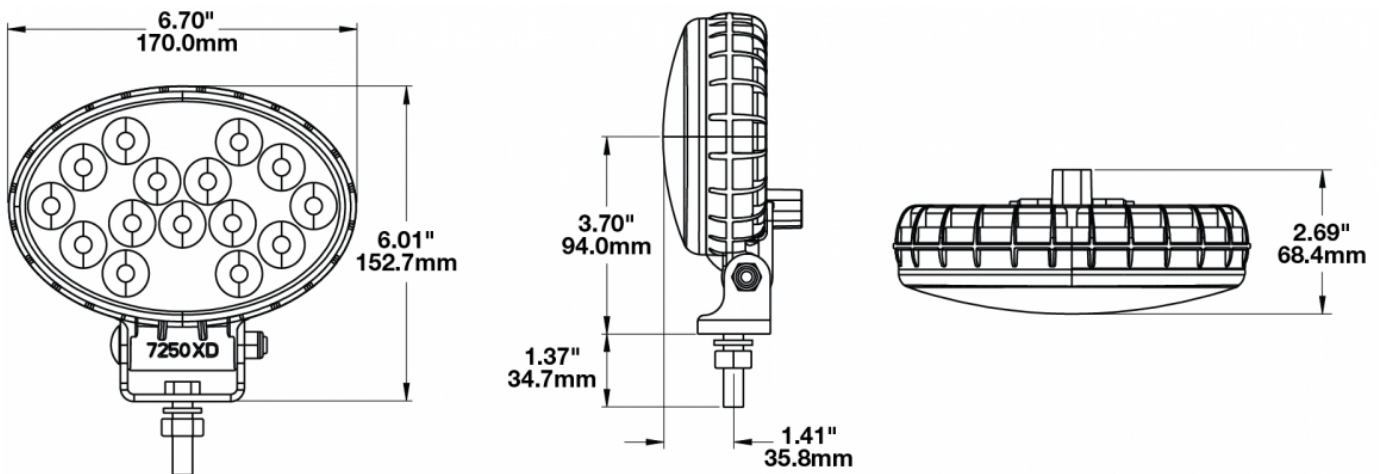

### Product Information

|                                      |  |
|--------------------------------------|--|
| <b>Description</b>                   | Model 7250XD - 12/24V LED Worklight - Flood Beam |
| <b>Height</b>                        | 152.40 mm / 6 in                                 |
| <b>Width</b>                         | 170.18 mm / 6.7 in                               |
| <b>Depth</b>                         | 68.58 mm / 2.7 in                                |
| <b>Shape</b>                         | Oval   |
| <b>Outer Lens Material</b>           | Polycarbonate                                    |
| <b>Outer Lens Color</b>              | Clear  |
| <b>Housing Material</b>              | Polycarbonate                                    |
| <b>Housing Color</b>                 | Black  |
| <b>Mounting Hardware Description</b> | (x1) 3/8-16 x 1.5" Stainless Steel Hex Head Bolt |
| <b>Minimum Operating Temperature</b> | -40 °C   |
| <b>Maximum Operating Temperature</b> | 65 °C  |
| <b>Connector or Wiring</b>           | Deutsch DT04-2P                                  |
| <b>Mating Connector</b>              | Deutsch DT06-2S                                  |
| <b>Shipping Weight</b>               | 2.80 lbs / 1.27 kgs                              |

### Product Dimensions

Model 7250XD - Flood Beam

Beam Measurements - 1 Lux

Lamp Mounting: 2.15m High -10° Down