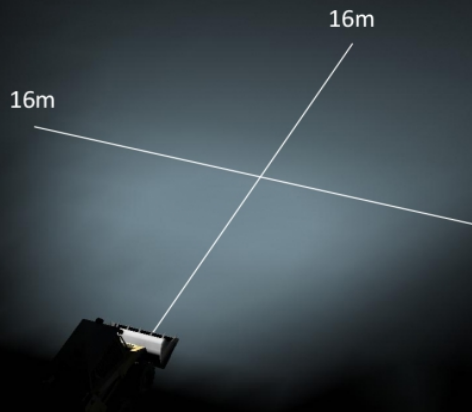

### Product Information

|                                      |  |
|--------------------------------------|--|
| <b>Description</b>                   | Model 7250XD - 12/24V LED Worklight - Flood Beam |
| <b>Height</b>                        | 152.40 mm / 6 in                                 |
| <b>Width</b>                         | 170.18 mm / 6.7 in                               |
| <b>Depth</b>                         | 68.58 mm / 2.7 in                                |
| <b>Shape</b>                         | Oval   |
| <b>Outer Lens Material</b>           | Polycarbonate                                    |
| <b>Outer Lens Color</b>              | Clear  |
| <b>Housing Material</b>              | Polycarbonate                                    |
| <b>Housing Color</b>                 | Black  |
| <b>Mounting Hardware Description</b> | (x1) 3/8-16 x 1.5" Stainless Steel Hex Head Bolt |
| <b>Minimum Operating Temperature</b> | -40 °C   |
| <b>Maximum Operating Temperature</b> | 65 °C  |
| <b>Connector or Wiring</b>           | Deutsch DT04-2P                                  |
| <b>Mating Connector</b>              | Deutsch DT06-2S                                  |
| <b>Shipping Weight</b>               | 2.80 lbs / 1.27 kgs                              |

### Product Dimensions

Model 7250XD - Flood Beam

Beam Measurements - 1 Lux

Lamp Mounting: 2.15m High -10° Down