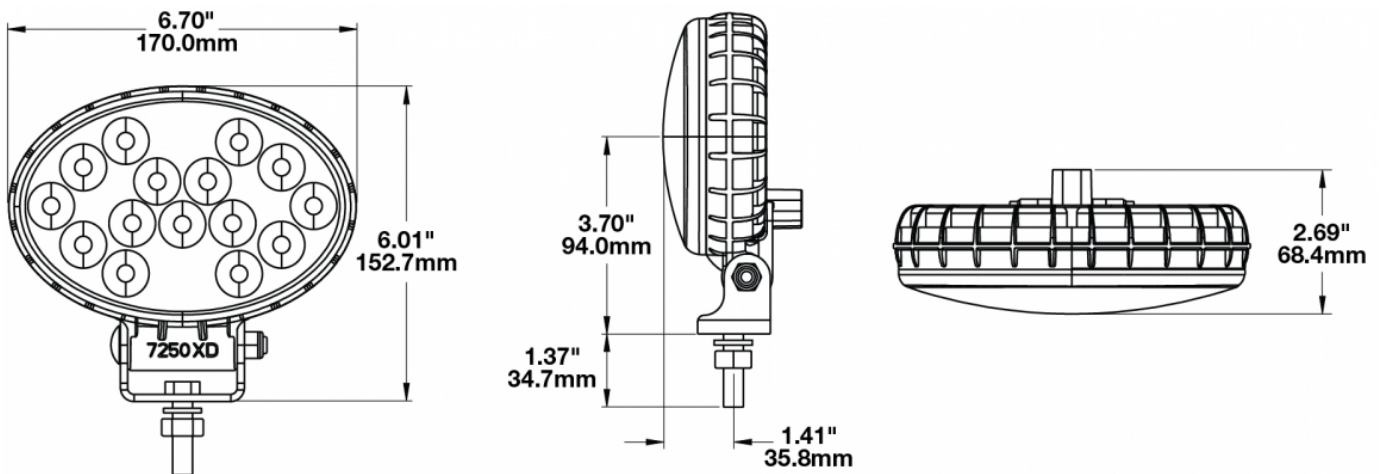

### Product Information

|                                      |  |
|--------------------------------------|--|
| <b>Description</b>                   | Model 7250XD - 12/24V LED Worklight - Trap Beam  |
| <b>Height</b>                        | 152.40 mm / 6 in                                 |
| <b>Width</b>                         | 170.18 mm / 6.7 in                               |
| <b>Depth</b>                         | 68.58 mm / 2.7 in                                |
| <b>Shape</b>                         | Oval   |
| <b>Outer Lens Material</b>           | Polycarbonate                                    |
| <b>Outer Lens Color</b>              | Clear  |
| <b>Housing Material</b>              | Polycarbonate                                    |
| <b>Housing Color</b>                 | Black  |
| <b>Mounting Hardware Description</b> | (x1) 3/8-16 x 1.5" Stainless Steel Hex Head Bolt |
| <b>Minimum Operating Temperature</b> | -40 °C   |
| <b>Maximum Operating Temperature</b> | 65 °C  |
| <b>Connector or Wiring</b>           | Deutsch DT04-2P                                  |
| <b>Mating Connector</b>              | Deutsch DT06-2S                                  |
| <b>Shipping Weight</b>               | 2.80 lbs / 1.27 kgs                              |

### Product Dimensions

### Model 7250XD - Trap Beam

Beam Measurements - 1 Lux

Lamp Mounting: 2.15m High -10° Down