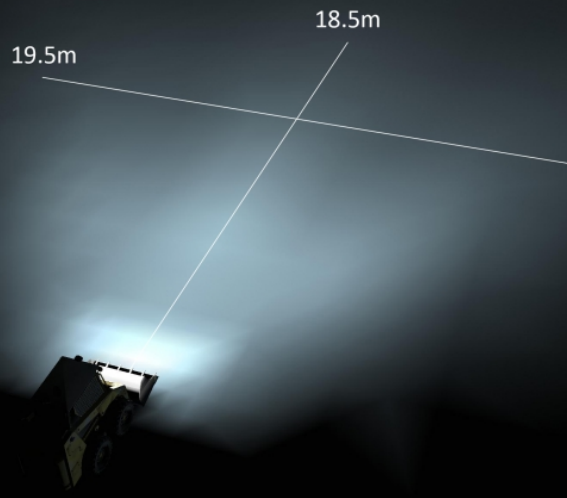

## Product Information

<b>Description</b>	Model 735 - 12/24V LED Worklight - Flood Beam
<b>Height</b>	137.16 mm / 5.4 in
<b>Width</b>	144.27 mm / 5.68 in
<b>Depth</b>	66.04 mm / 2.6 in
<b>Shape</b>	Oval
<b>Outer Lens Material</b>	Polycarbonate
<b>Outer Lens Color</b>	Clear
<b>Housing Material</b>	Die-Cast Aluminum
<b>Housing Color</b>	Black
<b>Mounting Hardware Description</b>	(x1) 5/16"-18 x 0.58" Mounting Bolt
<b>Mounting Type</b>	Universal Pedestal Mount
<b>Minimum Operating Temperature</b>	-40 °C
<b>Maximum Operating Temperature</b>	65 °C
<b>Connector or Wiring</b>	Integrated 2-Pin Deutsch Weather-Proof Socket (DT04-2P)
<b>Mating Connector</b>	2-Pin Deutsch Weather-Proof Plug (DT06-2S)
<b>Product Weight</b>	1.55 lbs / 0.7 kgs
<b>Shipping Weight</b>	1.87 lbs / 0.85 kgs

## Photometric Specifications

<b>Raw Lumen Output</b>	3,900
<b>Effective Lumen Output</b>	2,600
<b>Nominal LED Color Temperature</b>	5700 K
<b>Beam Pattern(s)</b>	Forward Lighting - Flood (Standard)

Model 735 - Flood Beam