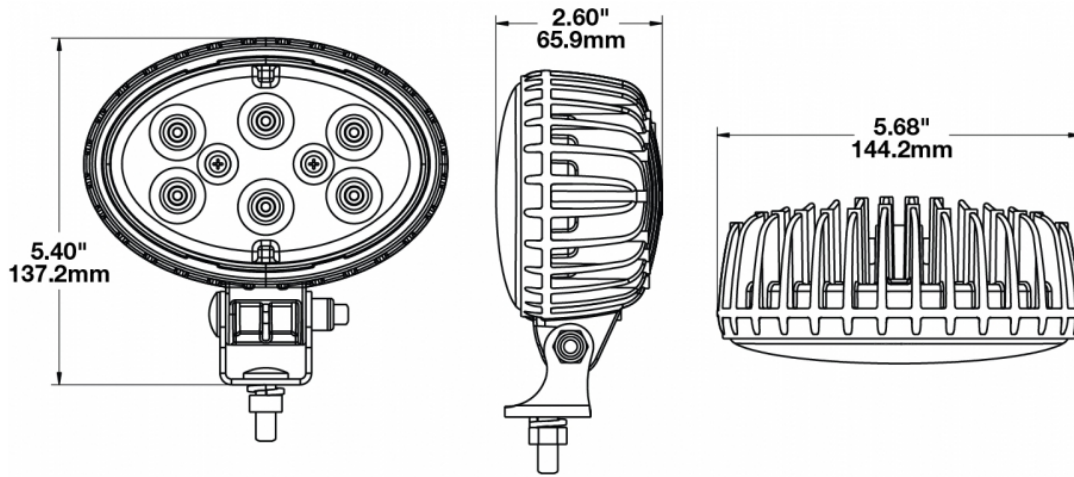

## Product Information

<b>Description</b>	Model 735 - 12/24V LED Worklight - Flood Beam
<b>Height</b>	137.16 mm / 5.4 in
<b>Width</b>	144.27 mm / 5.68 in
<b>Depth</b>	66.04 mm / 2.6 in
<b>Shape</b>	Oval
<b>Outer Lens Material</b>	Polycarbonate
<b>Outer Lens Color</b>	Clear
<b>Housing Material</b>	Die-Cast Aluminum
<b>Housing Color</b>	Black
<b>Mounting Hardware Description</b>	(x1) 5/16"-18 x 0.58" Mounting Bolt
<b>Mounting Type</b>	Universal Pedestal Mount
<b>Minimum Operating Temperature</b>	-40 °C
<b>Maximum Operating Temperature</b>	65 °C
<b>Connector or Wiring</b>	Integrated 2-Pin Deutsch Weather-Proof Socket (DT04-2P)
<b>Mating Connector</b>	2-Pin Deutsch Weather-Proof Plug (DT06-2S)
<b>Product Weight</b>	1.55 lbs / 0.7 kgs
<b>Shipping Weight</b>	1.87 lbs / 0.85 kgs

Product Dimensions

Electrical Specifications

<b>Input Voltage</b>	12-24V DC
<b>Operating Voltage</b>	10-36V DC
<b>Red Wire</b>	Positive
<b>Black Wire</b>	Negative
<b>Current Draw</b>	3.50A @ 12V DC 1.75A @ 24V DC

## Photometric Specifications

<b>Raw Lumen Output</b>	3,900
<b>Effective Lumen Output</b>	2,600
<b>Nominal LED Color Temperature</b>	5700 K
<b>Beam Pattern(s)</b>	Forward Lighting - Flood (Standard)

Model 735 - Flood Beam

Beam Measurements - 1 Lux

Lamp Mounting: 2.15m High -10° Down