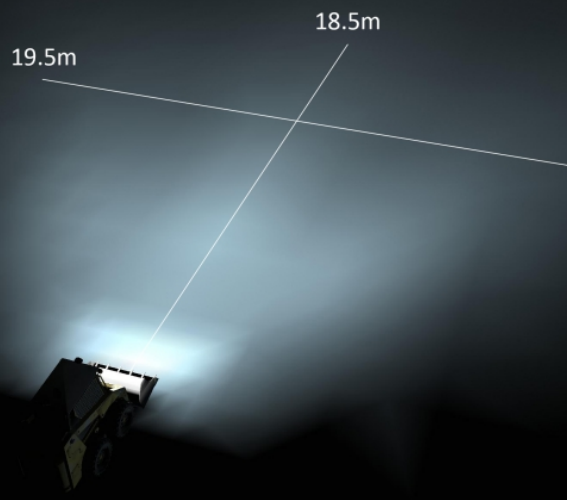

Photometric Specifications

Raw Lumen Output	3,900
Effective Lumen Output	2,600
Nominal LED Color Temperature	5700 K
Beam Pattern(s)	Forward Lighting - Flood (Standard)

Model 735 - Flood Beam

Beam Measurements - 1 Lux

Lamp Mounting: 2.15m High -10° Down

Additional Specifications

IP Rating	IP69K
Warranty	Please refer to the Warranty Statement which is available for download on the website
Pack Quantity	1