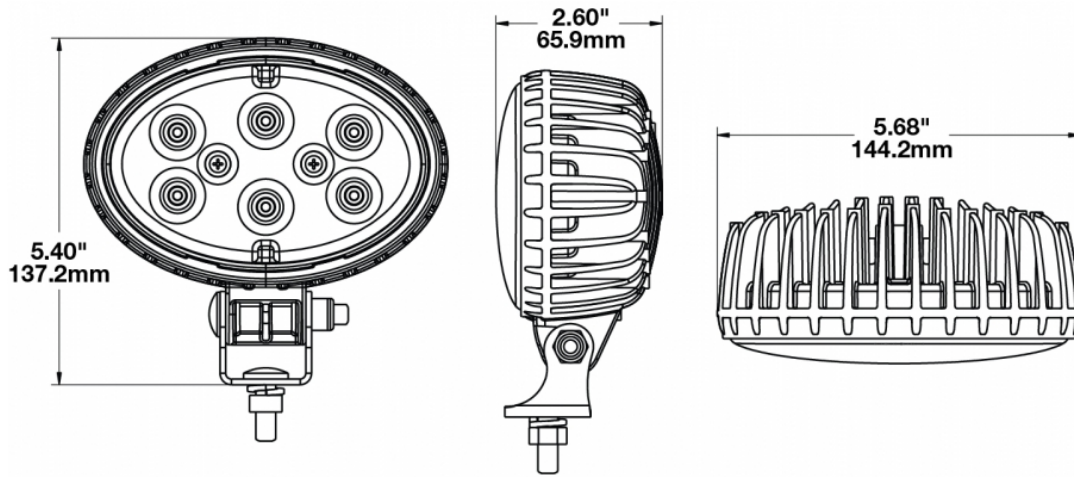

## Product Information

<b>Description</b>	Model 735 - 12/24V LED Worklight - Flood Beam
<b>Height</b>	137.16 mm / 5.4 in
<b>Width</b>	144.27 mm / 5.68 in
<b>Depth</b>	66.04 mm / 2.6 in
<b>Shape</b>	Oval
<b>Outer Lens Material</b>	Polycarbonate
<b>Outer Lens Color</b>	Clear
<b>Housing Material</b>	Die-Cast Aluminum
<b>Housing Color</b>	Black
<b>Mounting Hardware Description</b>	(x1) 5/16"-18 x 0.58" Mounting Bolt
<b>Mounting Type</b>	Universal Pedestal Mount
<b>Minimum Operating Temperature</b>	-40 °C
<b>Maximum Operating Temperature</b>	65 °C
<b>Connector or Wiring</b>	Integrated 2-Pin Deutsch Weather-Proof Socket (DT04-2P)
<b>Mating Connector</b>	2-Pin Deutsch Weather-Proof Plug (DT06-2S)
<b>Product Weight</b>	1.55 lbs / 0.7 kgs
<b>Shipping Weight</b>	1.87 lbs / 0.85 kgs

## Product Dimensions

### Model 735 - Flood Beam

Beam Measurements - 1 Lux

Lamp Mounting: 2.15m High -10° Down