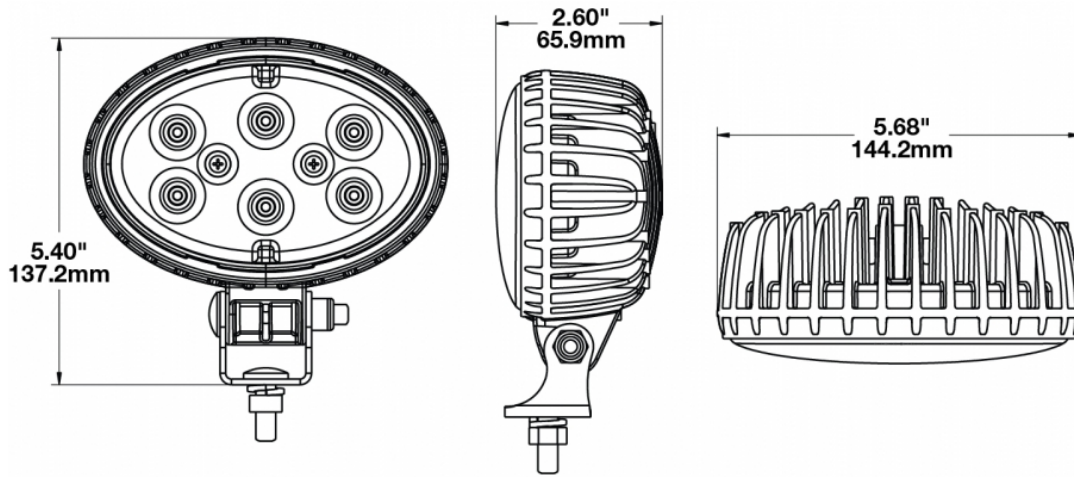

### Product Information

<b>Description</b>	Model 735 - 12/24V LED Worklight - Trap Beam
<b>Height</b>	137.16 mm / 5.4 in
<b>Width</b>	144.27 mm / 5.68 in
<b>Depth</b>	66.04 mm / 2.6 in
<b>Shape</b>	Oval
<b>Outer Lens Material</b>	Polycarbonate
<b>Outer Lens Color</b>	Clear
<b>Housing Material</b>	Die-Cast Aluminum
<b>Housing Color</b>	Black
<b>Mounting Hardware Description</b>	(x1) 5/16"-18 x 0.58" Mounting Bolt
<b>Mounting Type</b>	Universal Pedestal Mount
<b>Minimum Operating Temperature</b>	-40 °C
<b>Maximum Operating Temperature</b>	65 °C
<b>Connector or Wiring</b>	Integrated 2-Pin Deutsch Weather-Proof Socket (DT04-2P)
<b>Mating Connector</b>	2-Pin Deutsch Weather-Proof Plug (DT06-2S)
<b>Product Weight</b>	1.55 lbs / 0.7 kgs
<b>Shipping Weight</b>	1.87 lbs / 0.85 kgs

## Product Dimensions

Beam Measurements - 1 Lux

Lamp Mounting: 2.15m High -10° Down