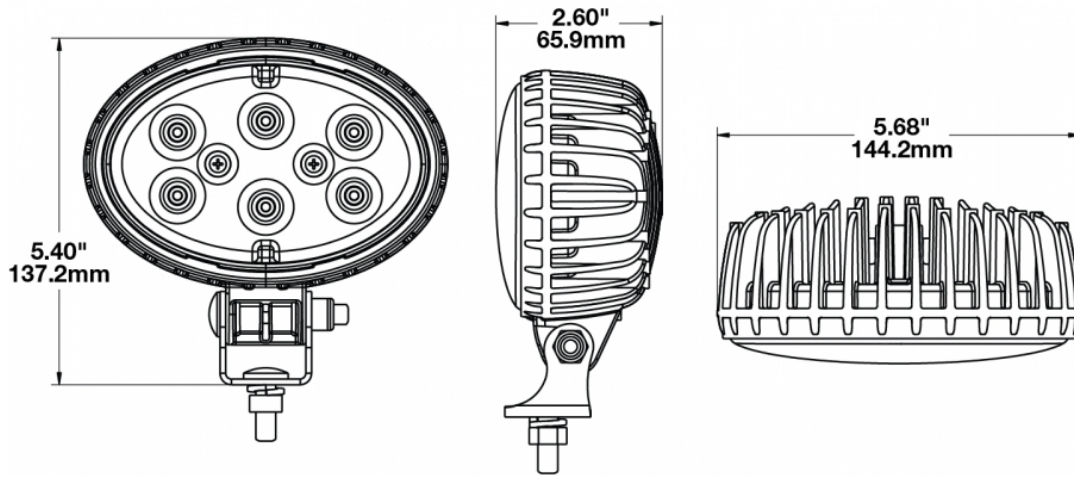

LED Work Light – Model 735

1706581

Product Information

Description	Model 735 - 12/24V LED Worklight - Trap Beam
Height	137.16 mm / 5.4 in
Width	144.27 mm / 5.68 in
Depth	66.04 mm / 2.6 in
Shape	Oval
Outer Lens Material	Polycarbonate
Outer Lens Color	Clear
Housing Material	Die-Cast Aluminum
Housing Color	Black
Mounting Hardware Description	(x1) 5/16"-18 x 0.58" Mounting Bolt
Mounting Type	Universal Pedestal Mount
Minimum Operating Temperature	-40 °C
Maximum Operating Temperature	65 °C
Connector or Wiring	Integrated 2-Pin Deutsch Weather-Proof Socket (DT04-2P)
Mating Connector	2-Pin Deutsch Weather-Proof Plug (DT06-2S)
Product Weight	1.55 lbs / 0.7 kgs
Shipping Weight	1.87 lbs / 0.85 kgs

Product Dimensions

Electrical Specifications

Input Voltage	12-24V DC
Operating Voltage	10-36V DC
Red Wire	Positive
Black Wire	Negative
Current Draw	3.50A @ 12V DC 1.75A @ 24V DC

Photometric Specifications

Raw Lumen Output	3,900
Effective Lumen Output	2,700
Nominal LED Color Temperature	5700 K
Beam Pattern(s)	Forward Lighting - Trapezoid

Model 735 - Trap Beam

Beam Measurements - 1 Lux

Lamp Mounting: 2.15m High -10° Down