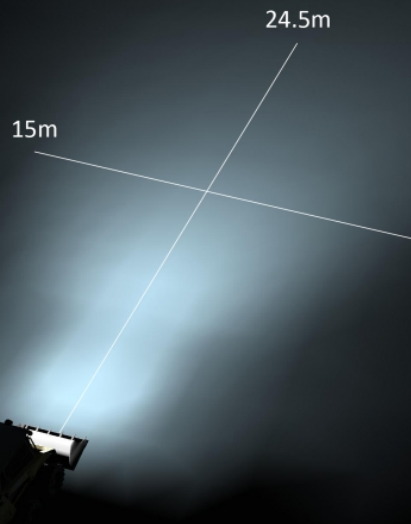

LED Work Light – Model 735

1706581

Product Information

Description	Model 735 - 12/24V LED Worklight - Trap Beam
Height	137.16 mm / 5.4 in
Width	144.27 mm / 5.68 in
Depth	66.04 mm / 2.6 in
Shape	Oval
Outer Lens Material	Polycarbonate
Outer Lens Color	Clear
Housing Material	Die-Cast Aluminum
Housing Color	Black
Mounting Hardware Description	(x1) 5/16"-18 x 0.58" Mounting Bolt
Mounting Type	Universal Pedestal Mount
Minimum Operating Temperature	-40 °C
Maximum Operating Temperature	65 °C
Connector or Wiring	Integrated 2-Pin Deutsch Weather-Proof Socket (DT04-2P)
Mating Connector	2-Pin Deutsch Weather-Proof Plug (DT06-2S)
Product Weight	1.55 lbs / 0.7 kgs
Shipping Weight	1.87 lbs / 0.85 kgs

Product Dimensions

Electrical Specifications

Input Voltage	12-24V DC
Operating Voltage	10-36V DC
Red Wire	Positive
Black Wire	Negative
Current Draw	3.50A @ 12V DC 1.75A @ 24V DC

Photometric Specifications

Raw Lumen Output	3,900
Effective Lumen Output	2,700
Nominal LED Color Temperature	5700 K
Beam Pattern(s)	Forward Lighting - Trapezoid

Model 735 - Trap Beam

Beam Measurements - 1 Lux

Lamp Mounting: 2.15m High -10° Down