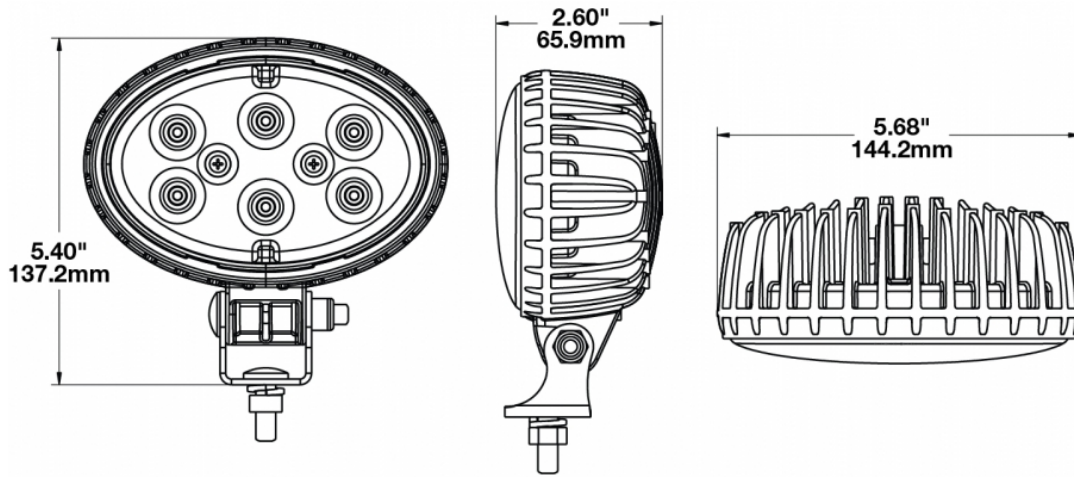

LED Work Light – Model 735

1706581

Product Information

| | |
|--------------------------------------|---|
| Description | Model 735 - 12/24V LED Worklight - Trap Beam |
| Height | 137.16 mm / 5.4 in |
| Width | 144.27 mm / 5.68 in |
| Depth | 66.04 mm / 2.6 in |
| Shape | Oval |
| Outer Lens Material | Polycarbonate |
| Outer Lens Color | Clear |
| Housing Material | Die-Cast Aluminum |
| Housing Color | Black |
| Mounting Hardware Description | (x1) 5/16"-18 x 0.58" Mounting Bolt |
| Mounting Type | Universal Pedestal Mount |
| Minimum Operating Temperature | -40 °C |
| Maximum Operating Temperature | 65 °C |
| Connector or Wiring | Integrated 2-Pin Deutsch Weather-Proof Socket (DT04-2P) |
| Mating Connector | 2-Pin Deutsch Weather-Proof Plug (DT06-2S) |
| Product Weight | 1.55 lbs / 0.7 kgs |
| Shipping Weight | 1.87 lbs / 0.85 kgs |

Product Dimensions

Electrical Specifications

| | |
|--------------------------|----------------------------------|
| Input Voltage | 12-24V DC |
| Operating Voltage | 10-36V DC |
| Red Wire | Positive |
| Black Wire | Negative |
| Current Draw | 3.50A @ 12V DC 1.75A @ 24V DC |

Photometric Specifications

| | |
|--------------------------------------|------------------------------|
| Raw Lumen Output | 3,900 |
| Effective Lumen Output | 2,700 |
| Nominal LED Color Temperature | 5700 K |
| Beam Pattern(s) | Forward Lighting - Trapezoid |

Model 735 - Trap Beam

Beam Measurements - 1 Lux

Lamp Mounting: 2.15m High -10° Down

Additional Specifications

| | |
|----------------------|---|
| IP Rating | IP69K |
| Warranty | Please refer to the Warranty Statement which is available for download on the website |
| Pack Quantity | 1 |