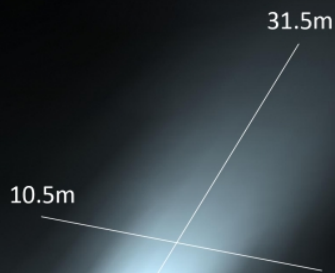

LED Work Light – Model 735

1706571

Product Information

Description	Model 735 - 12/24V LED Worklight - Spot Beam
Height	137.16 mm / 5.4 in
Width	144.27 mm / 5.68 in
Depth	66.04 mm / 2.6 in
Shape	Oval
Outer Lens Material	Polycarbonate
Outer Lens Color	Clear
Housing Material	Die-Cast Aluminum
Housing Color	Black
Mounting Hardware Description	(x1) 5/16"-18 x 0.58" Mounting Bolt
Mounting Type	Universal Pedestal Mount
Minimum Operating Temperature	-40 °C
Maximum Operating Temperature	65 °C
Connector or Wiring	Integrated 2-Pin Deutsch Weather-Proof Socket (DT04-2P)
Mating Connector	2-Pin Deutsch Weather-Proof Plug (DT06-2S)
Product Weight	1.55 lbs / 0.7 kgs
Shipping Weight	1.87 lbs / 0.85 kgs

Product Dimensions

Electrical Specifications

Input Voltage	12-24V DC
Operating Voltage	10-36V DC
Red Wire	Positive
Black Wire	Negative
Current Draw	3.50A @ 12V DC 1.75A @ 24V DC

Photometric Specifications

Raw Lumen Output	3,900
Effective Lumen Output	2,600
Nominal LED Color Temperature	5700 K
Beam Pattern(s)	Forward Lighting - Spot

Model 735 - Spot Beam

Beam Measurements - 1 Lux

Lamp Mounting: 2.15m High -10° Down