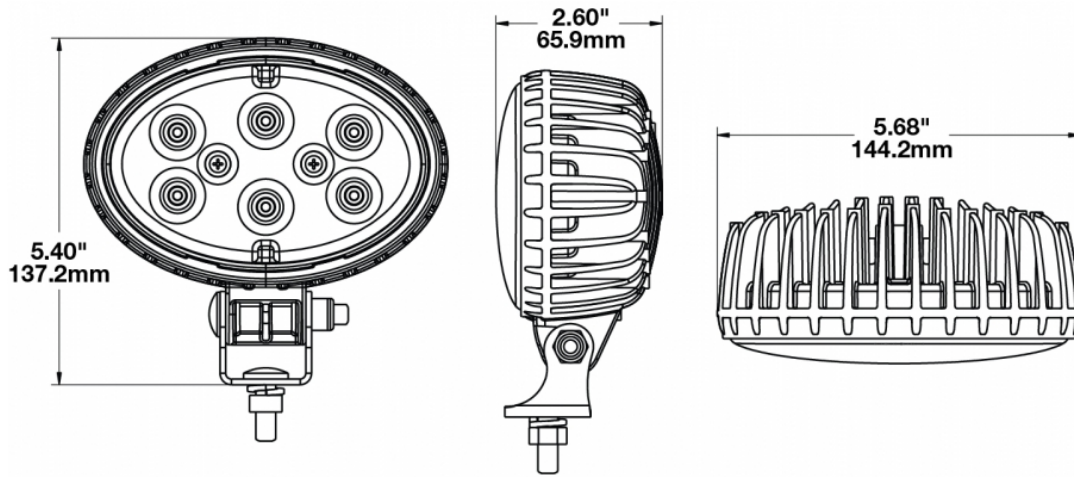

LED Work Light – Model 735

1706571

Product Information

Description	Model 735 - 12/24V LED Worklight - Spot Beam
Height	137.16 mm / 5.4 in
Width	144.27 mm / 5.68 in
Depth	66.04 mm / 2.6 in
Shape	Oval
Outer Lens Material	Polycarbonate
Outer Lens Color	Clear
Housing Material	Die-Cast Aluminum
Housing Color	Black
Mounting Hardware Description	(x1) 5/16"-18 x 0.58" Mounting Bolt
Mounting Type	Universal Pedestal Mount
Minimum Operating Temperature	-40 °C
Maximum Operating Temperature	65 °C
Connector or Wiring	Integrated 2-Pin Deutsch Weather-Proof Socket (DT04-2P)
Mating Connector	2-Pin Deutsch Weather-Proof Plug (DT06-2S)
Product Weight	1.55 lbs / 0.7 kgs
Shipping Weight	1.87 lbs / 0.85 kgs

Product Dimensions

Electrical Specifications

Input Voltage	12-24V DC
Operating Voltage	10-36V DC
Red Wire	Positive
Black Wire	Negative
Current Draw	3.50A @ 12V DC 1.75A @ 24V DC

Photometric Specifications

Raw Lumen Output	3,900
Effective Lumen Output	2,600
Nominal LED Color Temperature	5700 K
Beam Pattern(s)	Forward Lighting - Spot

Model 735 - Spot Beam

Beam Measurements - 1 Lux

Lamp Mounting: 2.15m High -10° Down