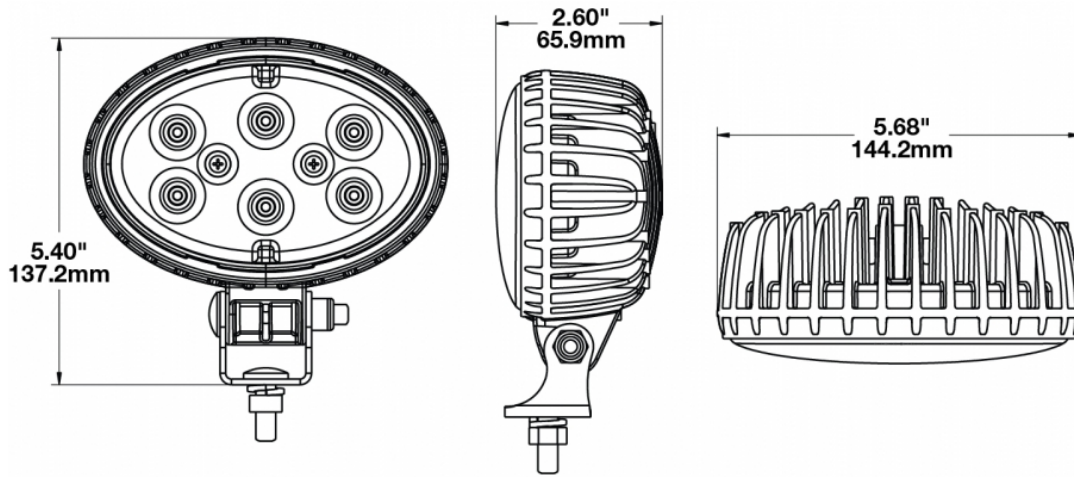

## Product Information

<b>Description</b>	Model 735 - 12/24V LED Worklight - Spot Beam
<b>Height</b>	137.16 mm / 5.4 in
<b>Width</b>	144.27 mm / 5.68 in
<b>Depth</b>	66.04 mm / 2.6 in
<b>Shape</b>	Oval
<b>Outer Lens Material</b>	Polycarbonate
<b>Outer Lens Color</b>	Clear
<b>Housing Material</b>	Die-Cast Aluminum
<b>Housing Color</b>	Black
<b>Mounting Hardware Description</b>	(x1) 5/16"-18 x 0.58" Mounting Bolt
<b>Mounting Type</b>	Universal Pedestal Mount
<b>Minimum Operating Temperature</b>	-40 °C
<b>Maximum Operating Temperature</b>	65 °C
<b>Connector or Wiring</b>	Integrated 2-Pin Deutsch Weather-Proof Socket (DT04-2P)
<b>Mating Connector</b>	2-Pin Deutsch Weather-Proof Plug (DT06-2S)
<b>Product Weight</b>	1.55 lbs / 0.7 kgs
<b>Shipping Weight</b>	1.87 lbs / 0.85 kgs

## Product Dimensions

## Photometric Specifications

<b>Raw Lumen Output</b>	3,900
<b>Effective Lumen Output</b>	2,600
<b>Nominal LED Color Temperature</b>	5700 K
<b>Beam Pattern(s)</b>	Forward Lighting - Spot

### Model 735 - Spot Beam

Beam Measurements - 1 Lux

Lamp Mounting: 2.15m High -10° Down