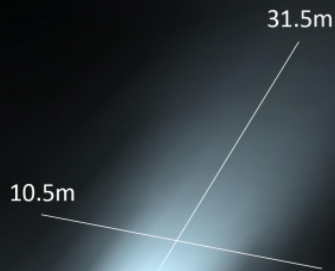

LED Work Light – Model 735

1706571

Product Information

Description	Model 735 - 12/24V LED Worklight - Spot Beam
Height	137.16 mm / 5.4 in
Width	144.27 mm / 5.68 in
Depth	66.04 mm / 2.6 in
Shape	Oval
Outer Lens Material	Polycarbonate
Outer Lens Color	Clear
Housing Material	Die-Cast Aluminum
Housing Color	Black
Mounting Hardware Description	(x1) 5/16"-18 x 0.58" Mounting Bolt
Mounting Type	Universal Pedestal Mount
Minimum Operating Temperature	-40 °C
Maximum Operating Temperature	65 °C
Connector or Wiring	Integrated 2-Pin Deutsch Weather-Proof Socket (DT04-2P)
Mating Connector	2-Pin Deutsch Weather-Proof Plug (DT06-2S)
Product Weight	1.55 lbs / 0.7 kgs
Shipping Weight	1.87 lbs / 0.85 kgs

Product Dimensions

Electrical Specifications

Input Voltage	12-24V DC
Operating Voltage	10-36V DC
Red Wire	Positive
Black Wire	Negative
Current Draw	3.50A @ 12V DC 1.75A @ 24V DC

Photometric Specifications

Raw Lumen Output	3,900
Effective Lumen Output	2,600
Nominal LED Color Temperature	5700 K
Beam Pattern(s)	Forward Lighting - Spot

Model 735 - Spot Beam

Beam Measurements - 1 Lux

Lamp Mounting: 2.15m High -10° Down