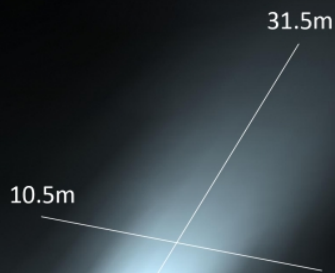

Photometric Specifications

Raw Lumen Output	3,900
Effective Lumen Output	2,600
Nominal LED Color Temperature	5700 K
Beam Pattern(s)	Forward Lighting - Spot

Model 735 - Spot Beam

Beam Measurements - 1 Lux

Lamp Mounting: 2.15m High -10° Down

Additional Specifications

IP Rating	IP69K
Warranty	Please refer to the Warranty Statement which is available for download on the website
Pack Quantity	1