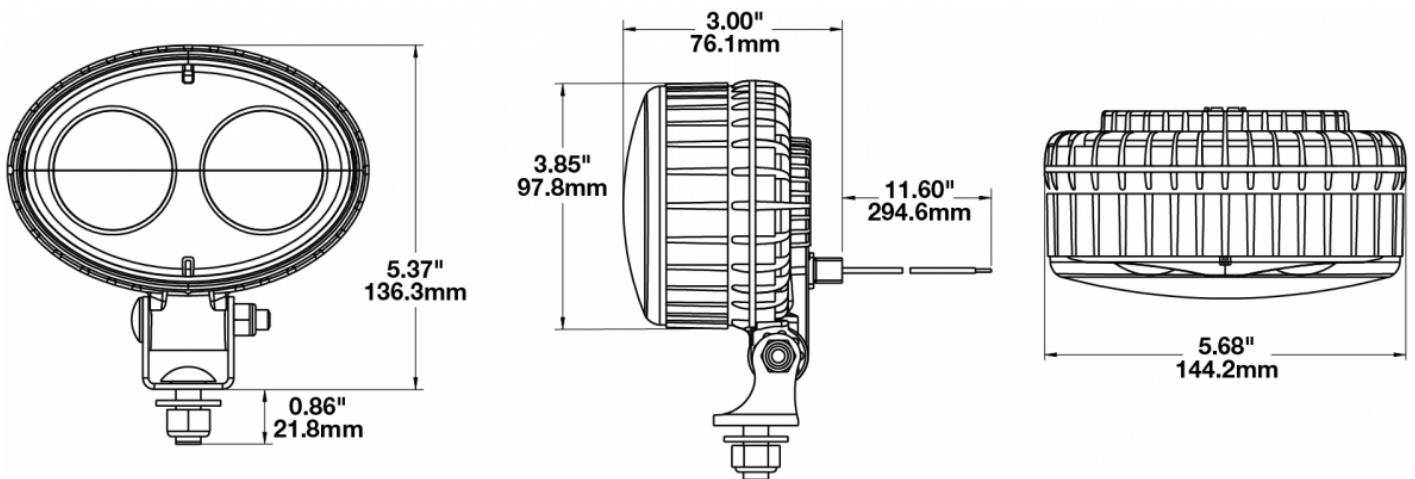

LED Material Handling Safety Light – Model 770 BLU 1706311

Product Information

Description	Model 770 - 12/110V LED Safety Light - Blue 'Keep Out Zone'
Height	137.16 mm / 5.4 in
Width	144.27 mm / 5.68 in
Depth	87.88 mm / 3.46 in
Shape	Oval
Outer Lens Material	Polycarbonate
Outer Lens Color	Clear
Housing Material	Polycarbonate
Housing Color	Black
Mounting Hardware Description	(x1) M10-1.5 x 25mm
Mounting Type	Universal Pedestal Mount
Minimum Operating Temperature	-40 °C
Maximum Operating Temperature	65 °C
Connector or Wiring	Integrated
Mating Connector	AMP (#180923)
Product Weight	1.31 lbs / 0.59 kgs

Product Dimensions

Electrical Specifications

Input Voltage	12-110V DC
Operating Voltage	9-120V DC
Red Wire	Positive
Black Wire	Negative
Current Draw	0.50A @ 12V DC 0.12A @ 60V DC 0.08A @ 110V DC

Photometric Specifications