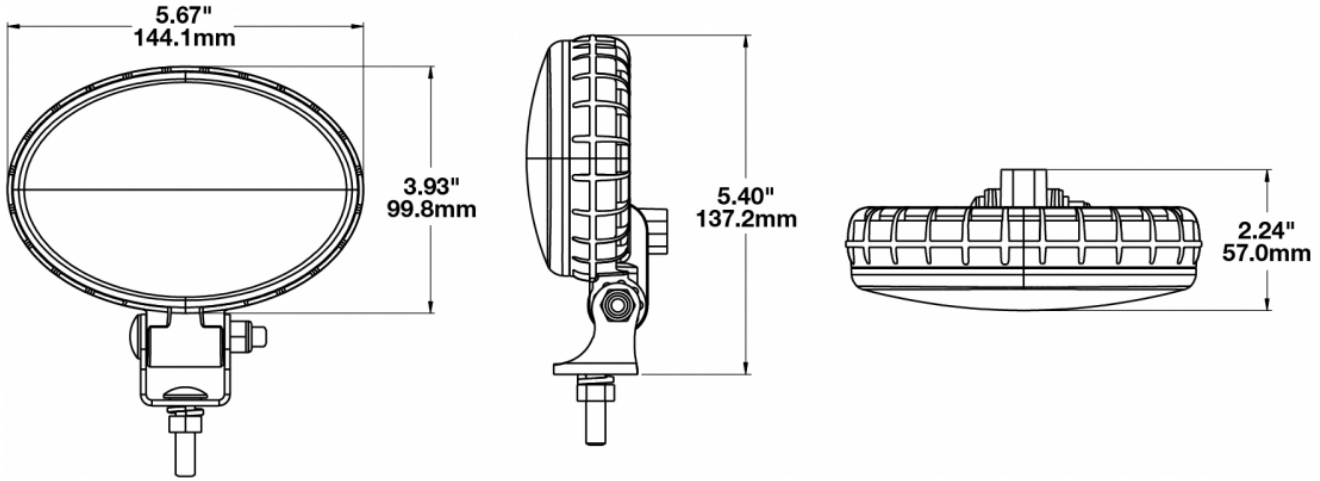

## Product Information

<b>Description</b>	Model 770XD - 12/48V LED Worklight - Spot Beam
<b>Height</b>	137.16 mm / 5.4 in
<b>Width</b>	144.02 mm / 5.67 in
<b>Depth</b>	56.90 mm / 2.24 in
<b>Shape</b>	Oval
<b>Outer Lens Material</b>	Polycarbonate
<b>Outer Lens Color</b>	Clear
<b>Housing Material</b>	Polycarbonate
<b>Housing Color</b>	Black
<b>Mounting Hardware Description</b>	(x1) 5/16"-18 x 1.00" Mounting Bolt
<b>Mounting Type</b>	Universal Pedestal Mount
<b>Minimum Operating Temperature</b>	-40 °C
<b>Maximum Operating Temperature</b>	65 °C
<b>Connector or Wiring</b>	Integrated 2-Pin Deutsch Weather-Proof Socket (DT04-2P)
<b>Mating Connector</b>	2-Pin Deutsch Weather-Proof Plug (DT06-2S)
<b>Product Weight</b>	0.54 lbs / 0.24 kgs
<b>Shipping Weight</b>	0.54 lbs / 0.24 kgs

## Product Dimensions

### Model 770XD - Spot Beam

Beam Measurements - 1 Lux

Lamp Mounting: 2.15m High -10° Down