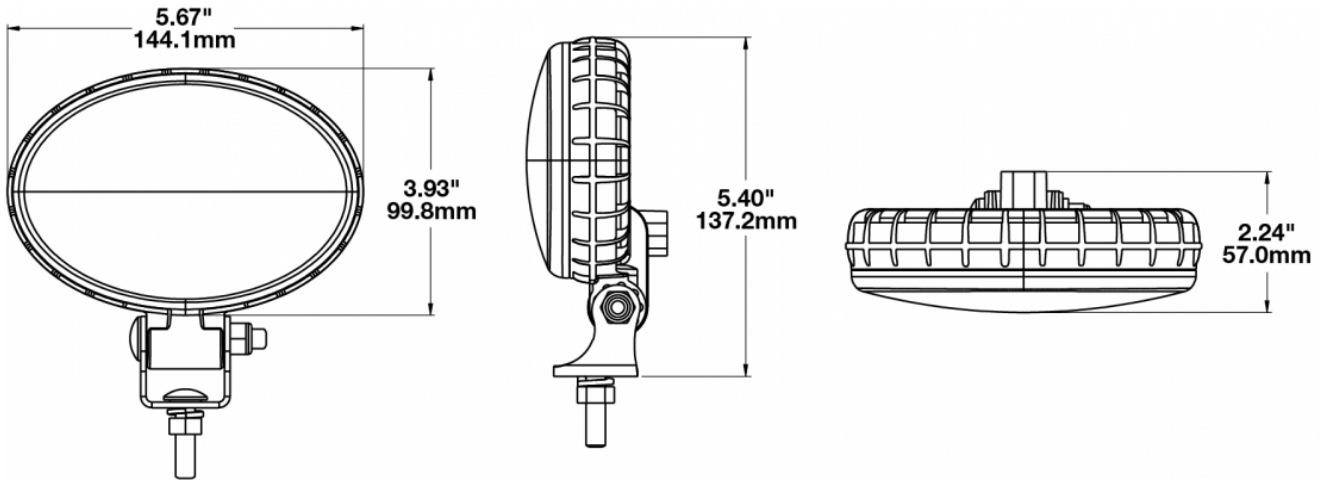

LED Work Light – Model 770 XD

1706241

Product Information

| | |
|--------------------------------------|---------------------------------------------------------|
| Description | Model 770XD - 12/48V LED Worklight - Flood Beam |
| Height | 137.16 mm / 5.4 in |
| Width | 144.02 mm / 5.67 in |
| Depth | 56.90 mm / 2.24 in |
| Shape | Oval |
| Outer Lens Material | Polycarbonate |
| Outer Lens Color | Clear |
| Housing Material | Polycarbonate |
| Housing Color | Black |
| Mounting Hardware Description | (x1) 5/16"-18 x 1.00" Mounting Bolt |
| Mounting Type | Universal Pedestal Mount |
| Minimum Operating Temperature | -40 °C |
| Maximum Operating Temperature | 65 °C |
| Connector or Wiring | Integrated 2-Pin Deutsch Weather-Proof Socket (DT04-2P) |
| Mating Connector | 2-Pin Deutsch Weather-Proof Plug (DT06-2S) |
| Product Weight | 0.54 lbs / 0.24 kgs |
| Shipping Weight | 0.54 lbs / 0.24 kgs |

Product Dimensions

Electrical Specifications

| | |
|-----------------------------------|----------------------------------------------------------------------|
| Input Voltage | 12-48V DC |
| Operating Voltage | 10-55V DC |
| Transient Spike Protection | 330V Peak @ 1 HZ-100 Pulses |
| Red Wire | Positive |
| Black Wire | Negative |
| Current Draw | 1.00A @ 12V DC 0.48A @ 24V DC 0.32A @ 36V DC 0.25A @ 48V DC |

Model 770XD - Flood Beam

Beam Measurements - 1 Lux

Lamp Mounting: 2.15m High -10° Down

Additional Specifications

| | |
|----------------------|---------------------------------------------------------------------------------------|
| IP Rating | IP67 |
| Warranty | Please refer to the Warranty Statement which is available for download on the website |
| Certification | CISPR 12 & 22, SAEJ1113-13, Tested to ECE Reg 10 (Radiated Emissions Only) |
| Pack Quantity | 1 |