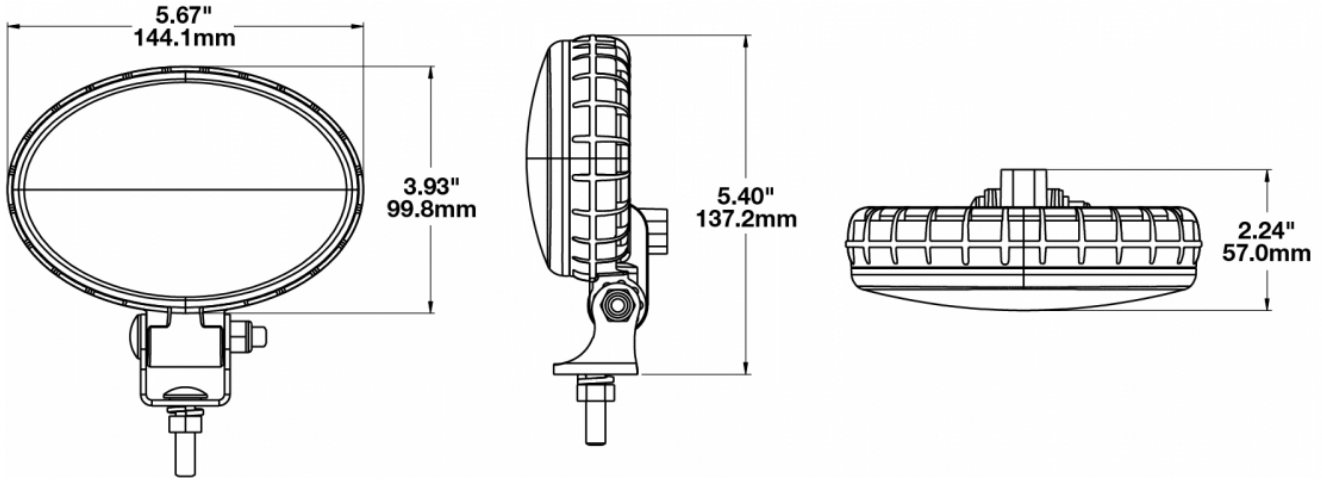

LED Work Light – Model 770 XD

1706241

Product Information

| | |
|--------------------------------------|---------------------------------------------------------|
| Description | Model 770XD - 12/48V LED Worklight - Flood Beam |
| Height | 137.16 mm / 5.4 in |
| Width | 144.02 mm / 5.67 in |
| Depth | 56.90 mm / 2.24 in |
| Shape | Oval |
| Outer Lens Material | Polycarbonate |
| Outer Lens Color | Clear |
| Housing Material | Polycarbonate |
| Housing Color | Black |
| Mounting Hardware Description | (x1) 5/16"-18 x 1.00" Mounting Bolt |
| Mounting Type | Universal Pedestal Mount |
| Minimum Operating Temperature | -40 °C |
| Maximum Operating Temperature | 65 °C |
| Connector or Wiring | Integrated 2-Pin Deutsch Weather-Proof Socket (DT04-2P) |
| Mating Connector | 2-Pin Deutsch Weather-Proof Plug (DT06-2S) |
| Product Weight | 0.54 lbs / 0.24 kgs |
| Shipping Weight | 0.54 lbs / 0.24 kgs |

Product Dimensions

Electrical Specifications

| | |
|-----------------------------------|----------------------------------------------------------------------|
| Input Voltage | 12-48V DC |
| Operating Voltage | 10-55V DC |
| Transient Spike Protection | 330V Peak @ 1 HZ-100 Pulses |
| Red Wire | Positive |
| Black Wire | Negative |
| Current Draw | 1.00A @ 12V DC 0.48A @ 24V DC 0.32A @ 36V DC 0.25A @ 48V DC |

Model 770XD - Flood Beam

Beam Measurements - 1 Lux

Lamp Mounting: 2.15m High -10° Down

Additional Specifications

| | |
|----------------------|---------------------------------------------------------------------------------------|
| IP Rating | IP67 |
| Warranty | Please refer to the Warranty Statement which is available for download on the website |
| Certification | CISPR 12 & 22, SAEJ1113-13, Tested to ECE Reg 10 (Radiated Emissions Only) |
| Pack Quantity | 1 |