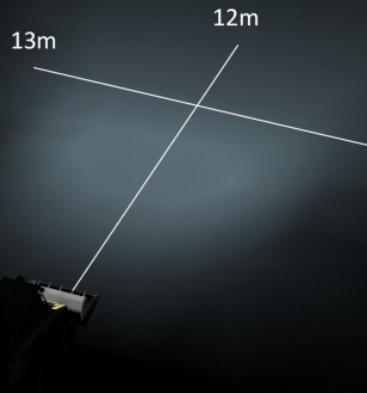

LED Work Light – Model 770 XD

1706241

Product Information

| | |
|--------------------------------------|---------------------------------------------------------|
| Description | Model 770XD - 12/48V LED Worklight - Flood Beam |
| Height | 137.16 mm / 5.4 in |
| Width | 144.02 mm / 5.67 in |
| Depth | 56.90 mm / 2.24 in |
| Shape | Oval |
| Outer Lens Material | Polycarbonate |
| Outer Lens Color | Clear |
| Housing Material | Polycarbonate |
| Housing Color | Black |
| Mounting Hardware Description | (x1) 5/16"-18 x 1.00" Mounting Bolt |
| Mounting Type | Universal Pedestal Mount |
| Minimum Operating Temperature | -40 °C |
| Maximum Operating Temperature | 65 °C |
| Connector or Wiring | Integrated 2-Pin Deutsch Weather-Proof Socket (DT04-2P) |
| Mating Connector | 2-Pin Deutsch Weather-Proof Plug (DT06-2S) |
| Product Weight | 0.54 lbs / 0.24 kgs |
| Shipping Weight | 0.54 lbs / 0.24 kgs |

Photometric Specifications

| | |
|--------------------------------------|-------------------------------------|
| Raw Lumen Output | 900 |
| Effective Lumen Output | 700 |
| Nominal LED Color Temperature | 5000 K |
| Beam Pattern(s) | Forward Lighting - Flood (Standard) |

Model 770XD - Flood Beam

Beam Measurements - 1 Lux

Lamp Mounting: 2.15m High -10° Down

Additional Specifications

| | |
|----------------------|---------------------------------------------------------------------------------------|
| IP Rating | IP67 |
| Warranty | Please refer to the Warranty Statement which is available for download on the website |
| Certification | CISPR 12 & 22, SAEJ1113-13, Tested to ECE Reg 10 (Radiated Emissions Only) |
| Pack Quantity | 1 |