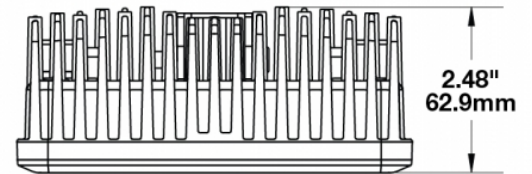

## Product Information

<b>Description</b>	Model 791 - 12V LED Fog Light
<b>Height</b>	48.40 mm / 1.91 in
<b>Width</b>	150.40 mm / 5.92 in
<b>Depth</b>	63.00 mm / 2.48 in
<b>Shape</b>	Rectangular
<b>Outer Lens Material</b>	Polycarbonate
<b>Outer Lens Color</b>	Clear
<b>Housing Material</b>	Die-Cast Aluminum
<b>Housing Color</b>	Black
<b>Bezel Color</b>	Black
<b>Mounting Hardware Description</b>	(x2) 5/16-18 x 1.00" Mounting Bolt
<b>Minimum Operating Temperature</b>	-40 °C
<b>Maximum Operating Temperature</b>	65 °C
<b>Connector or Wiring</b>	Integrated 2-Pin Deutsch Connector
<b>Mating Connector</b>	2-Pin Deutsch Weather-Proof Plug (DT06-2S)
<b>Product Weight</b>	1.00 lbs / 0.45 kgs
<b>Shipping Weight</b>	1.20 lbs / 0.54 kgs

## Product Dimensions