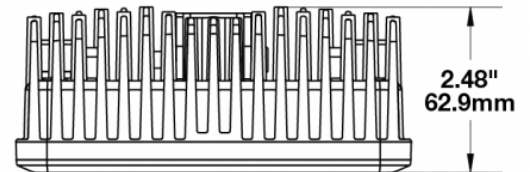

## Product Information

<b>Description</b>	Model 791 - 12V LED Fog Light
<b>Height</b>	48.40 mm / 1.91 in
<b>Width</b>	150.40 mm / 5.92 in
<b>Depth</b>	63.00 mm / 2.48 in
<b>Shape</b>	Rectangular
<b>Outer Lens Material</b>	Polycarbonate
<b>Outer Lens Color</b>	Clear
<b>Housing Material</b>	Die-Cast Aluminum
<b>Housing Color</b>	Black
<b>Bezel Color</b>	Black
<b>Mounting Hardware Description</b>	(x2) 5/16-18 x 1.00" Mounting Bolt
<b>Minimum Operating Temperature</b>	-40 °C
<b>Maximum Operating Temperature</b>	65 °C
<b>Connector or Wiring</b>	Integrated 2-Pin Deutsch Connector
<b>Mating Connector</b>	2-Pin Deutsch Weather-Proof Plug (DT06-2S)
<b>Product Weight</b>	1.00 lbs / 0.45 kgs
<b>Shipping Weight</b>	1.20 lbs / 0.54 kgs

## Product Dimensions