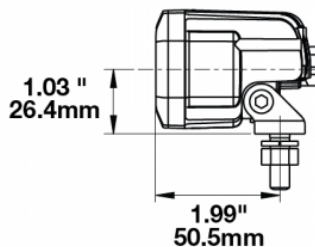

## Product Information

<b>Description</b>	Model 791 - 12V LED Fog Light
<b>Height</b>	48.40 mm / 1.91 in
<b>Width</b>	150.40 mm / 5.92 in
<b>Depth</b>	63.00 mm / 2.48 in
<b>Shape</b>	Rectangular
<b>Outer Lens Material</b>	Polycarbonate
<b>Outer Lens Color</b>	Clear
<b>Housing Material</b>	Die-Cast Aluminum
<b>Housing Color</b>	Black
<b>Bezel Color</b>	Black
<b>Mounting Hardware Description</b>	(x2) 5/16-18 x 1.00" Mounting Bolt
<b>Minimum Operating Temperature</b>	-40 °C
<b>Maximum Operating Temperature</b>	65 °C
<b>Connector or Wiring</b>	Integrated 2-Pin Deutsch Connector
<b>Mating Connector</b>	2-Pin Deutsch Weather-Proof Plug (DT06-2S)
<b>Product Weight</b>	1.00 lbs / 0.45 kgs
<b>Shipping Weight</b>	1.20 lbs / 0.54 kgs

## Product Dimensions