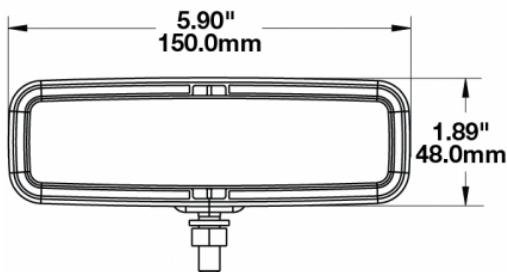

## Product Information

<b>Description</b>	Model 791 - 12V LED Fog Light
<b>Height</b>	48.40 mm / 1.91 in
<b>Width</b>	150.40 mm / 5.92 in
<b>Depth</b>	63.00 mm / 2.48 in
<b>Shape</b>	Rectangular
<b>Outer Lens Material</b>	Polycarbonate
<b>Outer Lens Color</b>	Clear
<b>Housing Material</b>	Die-Cast Aluminum
<b>Housing Color</b>	Black
<b>Bezel Color</b>	Black
<b>Mounting Hardware Description</b>	(x2) 5/16-18 x 1.00" Mounting Bolt
<b>Minimum Operating Temperature</b>	-40 °C
<b>Maximum Operating Temperature</b>	65 °C
<b>Connector or Wiring</b>	Integrated 2-Pin Deutsch Connector
<b>Mating Connector</b>	2-Pin Deutsch Weather-Proof Plug (DT06-2S)
<b>Product Weight</b>	1.00 lbs / 0.45 kgs
<b>Shipping Weight</b>	1.20 lbs / 0.54 kgs

## Product Dimensions

## Photometric Specifications

<b>Raw Lumen Output</b>	800
<b>Effective Lumen Output</b>	250
<b>Candela Output</b>	6,700
<b>Nominal LED Color Temperature</b>	4750 K
<b>Beam Pattern(s)</b>	Forward Lighting - Fog