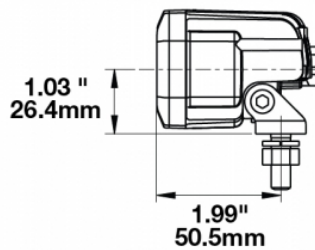

## Product Information

<b>Description</b>	Model 791 - 12V LED Fog Light
<b>Height</b>	48.40 mm / 1.91 in
<b>Width</b>	150.40 mm / 5.92 in
<b>Depth</b>	63.00 mm / 2.48 in
<b>Shape</b>	Rectangular
<b>Outer Lens Material</b>	Polycarbonate
<b>Outer Lens Color</b>	Clear
<b>Housing Material</b>	Die-Cast Aluminum
<b>Housing Color</b>	Black
<b>Bezel Color</b>	Black
<b>Mounting Hardware Description</b>	(x2) 5/16-18 x 1.00" Mounting Bolt
<b>Minimum Operating Temperature</b>	-40 °C
<b>Maximum Operating Temperature</b>	65 °C
<b>Connector or Wiring</b>	Integrated 2-Pin Deutsch Connector
<b>Mating Connector</b>	2-Pin Deutsch Weather-Proof Plug (DT06-2S)
<b>Product Weight</b>	1.00 lbs / 0.45 kgs
<b>Shipping Weight</b>	1.20 lbs / 0.54 kgs

## Product Dimensions