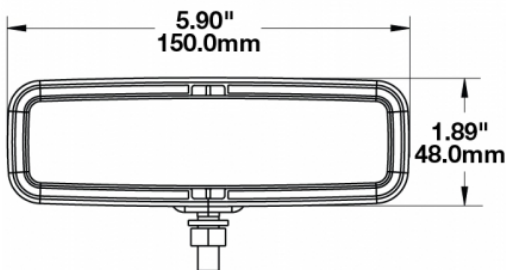

## Product Information

<b>Description</b>	Model 791 - 12V LED Fog Light
<b>Height</b>	48.40 mm / 1.91 in
<b>Width</b>	150.40 mm / 5.92 in
<b>Depth</b>	63.00 mm / 2.48 in
<b>Shape</b>	Rectangular
<b>Outer Lens Material</b>	Polycarbonate
<b>Outer Lens Color</b>	Clear
<b>Housing Material</b>	Die-Cast Aluminum
<b>Housing Color</b>	Black
<b>Bezel Color</b>	Black
<b>Mounting Hardware Description</b>	(x2) 5/16-18 x 1.00" Mounting Bolt
<b>Minimum Operating Temperature</b>	-40 °C
<b>Maximum Operating Temperature</b>	65 °C
<b>Connector or Wiring</b>	Integrated 2-Pin Deutsch Connector
<b>Mating Connector</b>	2-Pin Deutsch Weather-Proof Plug (DT06-2S)
<b>Product Weight</b>	1.00 lbs / 0.45 kgs
<b>Shipping Weight</b>	1.20 lbs / 0.54 kgs

## Product Dimensions

## Photometric Specifications

<b>Raw Lumen Output</b>	800
<b>Effective Lumen Output</b>	250
<b>Candela Output</b>	6,700
<b>Nominal LED Color Temperature</b>	4750 K
<b>Beam Pattern(s)</b>	Forward Lighting - Fog