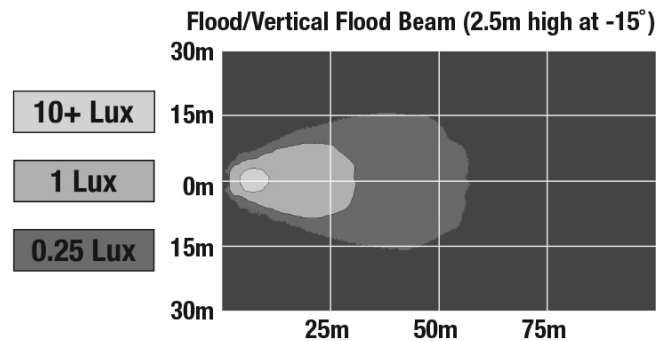

LED Work Light – Model 783 XD

1603451

Product Information

Description	Model 783XD - 12/48V LED Worklight - Vertical Flood Beam
Height	54.10 mm / 2.13 in
Width	169.67 mm / 6.68 in
Depth	45.21 mm / 1.78 in
Outer Lens Material	Polycarbonate
Outer Lens Color	Clear
Housing Material	Polycarbonate
Housing Color	Black
Mounting Hardware Description	(x1) 3/8"-16 x 1.5" Mounting Bolt
Minimum Operating Temperature	-40 °C
Maximum Operating Temperature	65 °C
Connector or Wiring	Integral DT04-2P
Mating Connector	Deutsch DT06-2S
Product Weight	1.00 lbs / 0.45 kgs
Shipping Weight	3.40 lbs / 1.54 kgs

Product Dimensions

Electrical Specifications

Input Voltage	12-48V DC
Operating Voltage	9-60V DC
Transient Spike Protection	330V Peak @ 1 HZ-100 Pulses
Red Wire	Positive
Black Wire	Negative
Current Draw	1.00A @ 12V DC (Flood) 0.50A @ 24V DC (Flood) 0.30A @ 36V DC (Flood) 0.25A @ 48V DC (Flood)

Photometric Specifications

Raw Lumen Output	675
Effective Lumen Output	485
Candela Output	1,409
Nominal LED Color Temperature	5000 K
Beam Pattern(s)	Forward Lighting - Flood (Vertical)

Additional Specifications