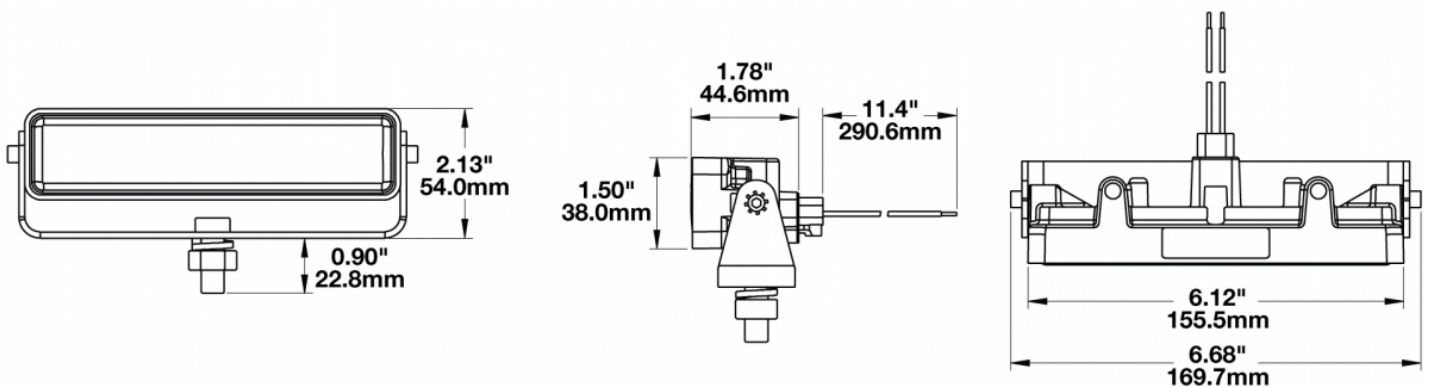

LED Work Light – Model 783 XD

1603451

Product Information

Description	Model 783XD - 12/48V LED Worklight - Vertical Flood Beam
Height	54.10 mm / 2.13 in
Width	169.67 mm / 6.68 in
Depth	45.21 mm / 1.78 in
Outer Lens Material	Polycarbonate
Outer Lens Color	Clear
Housing Material	Polycarbonate
Housing Color	Black
Mounting Hardware Description	(x1) 3/8"-16 x 1.5" Mounting Bolt
Minimum Operating Temperature	-40 °C
Maximum Operating Temperature	65 °C
Connector or Wiring	Integral DT04-2P
Mating Connector	Deutsch DT06-2S
Product Weight	1.00 lbs / 0.45 kgs
Shipping Weight	3.40 lbs / 1.54 kgs

Product Dimensions

Electrical Specifications

Input Voltage	12-48V DC
Operating Voltage	9-60V DC
Transient Spike Protection	330V Peak @ 1 HZ-100 Pulses
Red Wire	Positive
Black Wire	Negative
Current Draw	1.00A @ 12V DC (Flood) 0.50A @ 24V DC (Flood) 0.30A @ 36V DC (Flood) 0.25A @ 48V DC (Flood)

Photometric Specifications

Raw Lumen Output	675
Effective Lumen Output	485
Candela Output	1,409
Nominal LED Color Temperature	5000 K
Beam Pattern(s)	Forward Lighting - Flood (Vertical)

Additional Specifications