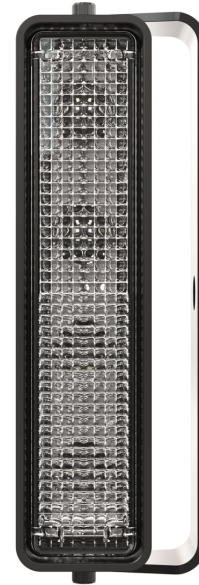

LED Work Light – Model 783 XD

1603451

Product Information

Description	Model 783XD - 12/48V LED Worklight - Vertical Flood Beam
Height	54.10 mm / 2.13 in
Width	169.67 mm / 6.68 in
Depth	45.21 mm / 1.78 in
Outer Lens Material	Polycarbonate
Outer Lens Color	Clear
Housing Material	Polycarbonate
Housing Color	Black
Mounting Hardware Description	(x1) 3/8"-16 x 1.5" Mounting Bolt
Minimum Operating Temperature	-40 °C
Maximum Operating Temperature	65 °C
Connector or Wiring	Integral DT04-2P
Mating Connector	Deutsch DT06-2S
Product Weight	1.00 lbs / 0.45 kgs
Shipping Weight	3.40 lbs / 1.54 kgs

Product Dimensions

Electrical Specifications

Input Voltage	12-48V DC
Operating Voltage	9-60V DC
Transient Spike Protection	330V Peak @ 1 HZ-100 Pulses
Red Wire	Positive
Black Wire	Negative
Current Draw	1.00A @ 12V DC (Flood) 0.50A @ 24V DC (Flood) 0.30A @ 36V DC (Flood) 0.25A @ 48V DC (Flood)

Photometric Specifications

Raw Lumen Output	675
Effective Lumen Output	485
Candela Output	1,409
Nominal LED Color Temperature	5000 K
Beam Pattern(s)	Forward Lighting - Flood (Vertical)

Additional Specifications