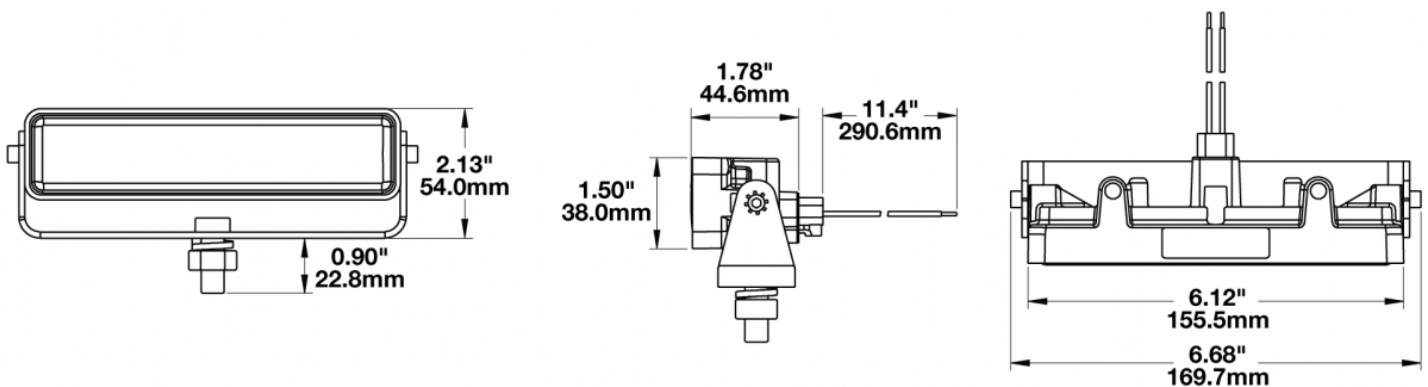

### Product Information

<b>Description</b>	Model 783XD - 12/48V LED Worklight - Vertical Flood Beam
<b>Height</b>	54.10 mm / 2.13 in
<b>Width</b>	169.67 mm / 6.68 in
<b>Depth</b>	45.21 mm / 1.78 in
<b>Outer Lens Material</b>	Polycarbonate
<b>Outer Lens Color</b>	Clear
<b>Housing Material</b>	Polycarbonate
<b>Housing Color</b>	Black
<b>Mounting Hardware Description</b>	(x1) 3/8"-16 x 1.5" Mounting Bolt
<b>Minimum Operating Temperature</b>	-40 °C
<b>Maximum Operating Temperature</b>	65 °C
<b>Connector or Wiring</b>	Integral DT04-2P
<b>Mating Connector</b>	Deutsch DT06-2S
<b>Product Weight</b>	1.00 lbs / 0.45 kgs
<b>Shipping Weight</b>	3.40 lbs / 1.54 kgs

### Product Dimensions

## Electrical Specifications

<b>Input Voltage</b>	12-48V DC
<b>Operating Voltage</b>	9-60V DC
<b>Transient Spike Protection</b>	330V Peak @ 1 HZ-100 Pulses
<b>Red Wire</b>	Positive
<b>Black Wire</b>	Negative
<b>Current Draw</b>	1.00A @ 12V DC (Flood) 0.50A @ 24V DC (Flood) 0.30A @ 36V DC (Flood) 0.25A @ 48V DC (Flood)

## Photometric Specifications

<b>Raw Lumen Output</b>	675
<b>Effective Lumen Output</b>	485
<b>Candela Output</b>	1,409
<b>Nominal LED Color Temperature</b>	5000 K
<b>Beam Pattern(s)</b>	Forward Lighting - Flood (Vertical)