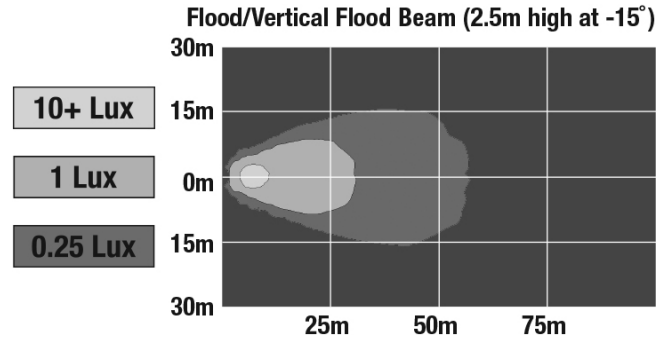

### Product Information

<b>Description</b>	Model 783XD - 12/48V LED Worklight - Vertical Flood Beam
<b>Height</b>	54.10 mm / 2.13 in
<b>Width</b>	169.67 mm / 6.68 in
<b>Depth</b>	45.21 mm / 1.78 in
<b>Outer Lens Material</b>	Polycarbonate
<b>Outer Lens Color</b>	Clear
<b>Housing Material</b>	Polycarbonate
<b>Housing Color</b>	Black
<b>Mounting Hardware Description</b>	(x1) 3/8"-16 x 1.5" Mounting Bolt
<b>Minimum Operating Temperature</b>	-40 °C
<b>Maximum Operating Temperature</b>	65 °C
<b>Connector or Wiring</b>	Integral DT04-2P
<b>Mating Connector</b>	Deutsch DT06-2S
<b>Product Weight</b>	1.00 lbs / 0.45 kgs
<b>Shipping Weight</b>	3.40 lbs / 1.54 kgs

### Product Dimensions

## Photometric Specifications

<b>Raw Lumen Output</b>	675
<b>Effective Lumen Output</b>	485
<b>Candela Output</b>	1,409
<b>Nominal LED Color Temperature</b>	5000 K
<b>Beam Pattern(s)</b>	Forward Lighting - Flood (Vertical)