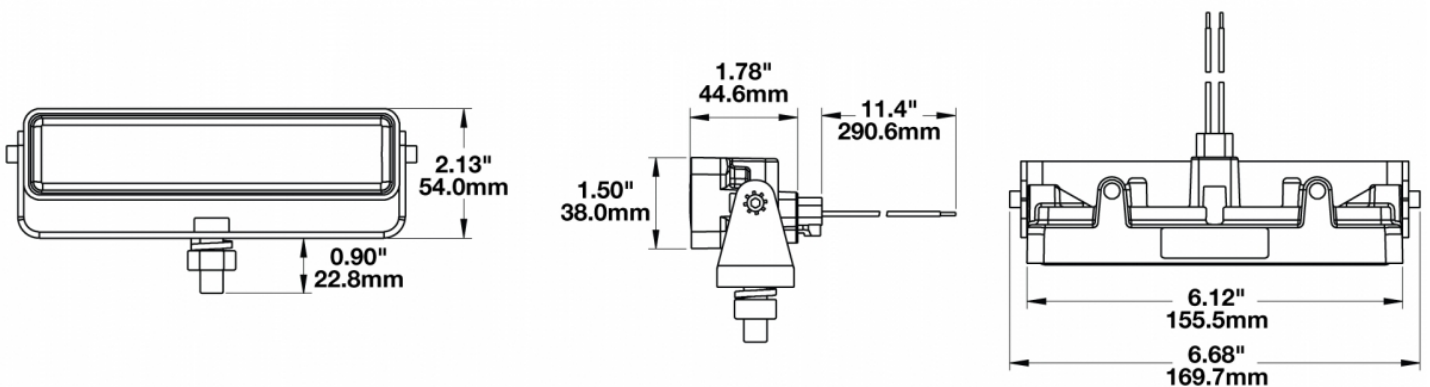

### Product Information

<b>Description</b>	Model 783XD - 12/48V LED Worklight - Vertical Flood Beam
<b>Height</b>	54.10 mm / 2.13 in
<b>Width</b>	169.67 mm / 6.68 in
<b>Depth</b>	45.21 mm / 1.78 in
<b>Outer Lens Material</b>	Polycarbonate
<b>Outer Lens Color</b>	Clear
<b>Housing Material</b>	Polycarbonate
<b>Housing Color</b>	Black
<b>Mounting Hardware Description</b>	(x1) 3/8"-16 x 1.5" Mounting Bolt
<b>Minimum Operating Temperature</b>	-40 °C
<b>Maximum Operating Temperature</b>	65 °C
<b>Connector or Wiring</b>	Integral DT04-2P
<b>Mating Connector</b>	Deutsch DT06-2S
<b>Product Weight</b>	1.00 lbs / 0.45 kgs
<b>Shipping Weight</b>	3.40 lbs / 1.54 kgs

### Product Dimensions

## Photometric Specifications

<b>Raw Lumen Output</b>	675
<b>Effective Lumen Output</b>	485
<b>Candela Output</b>	1,409
<b>Nominal LED Color Temperature</b>	5000 K
<b>Beam Pattern(s)</b>	Forward Lighting - Flood (Vertical)