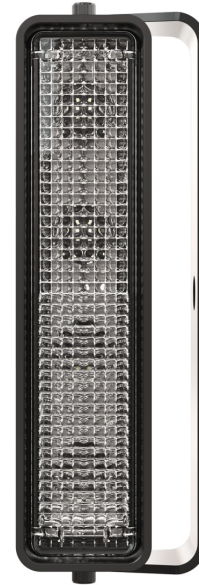

# LED Work Light – Model 783 XD

### Product Information

<b>Description</b>	Model 783XD - 12/48V LED Worklight - Vertical Flood Beam
<b>Height</b>	54.10 mm / 2.13 in
<b>Width</b>	169.67 mm / 6.68 in
<b>Depth</b>	45.21 mm / 1.78 in
<b>Outer Lens Material</b>	Polycarbonate
<b>Outer Lens Color</b>	Clear
<b>Housing Material</b>	Polycarbonate
<b>Housing Color</b>	Black
<b>Mounting Hardware Description</b>	(x1) 3/8"-16 x 1.5" Mounting Bolt
<b>Minimum Operating Temperature</b>	-40 °C
<b>Maximum Operating Temperature</b>	65 °C
<b>Connector or Wiring</b>	Integral DT04-2P
<b>Mating Connector</b>	Deutsch DT06-2S
<b>Product Weight</b>	1.00 lbs / 0.45 kgs
<b>Shipping Weight</b>	3.40 lbs / 1.54 kgs

## Photometric Specifications

<b>Raw Lumen Output</b>	675
<b>Effective Lumen Output</b>	485
<b>Candela Output</b>	1,409
<b>Nominal LED Color Temperature</b>	5000 K
<b>Beam Pattern(s)</b>	Forward Lighting - Flood (Vertical)