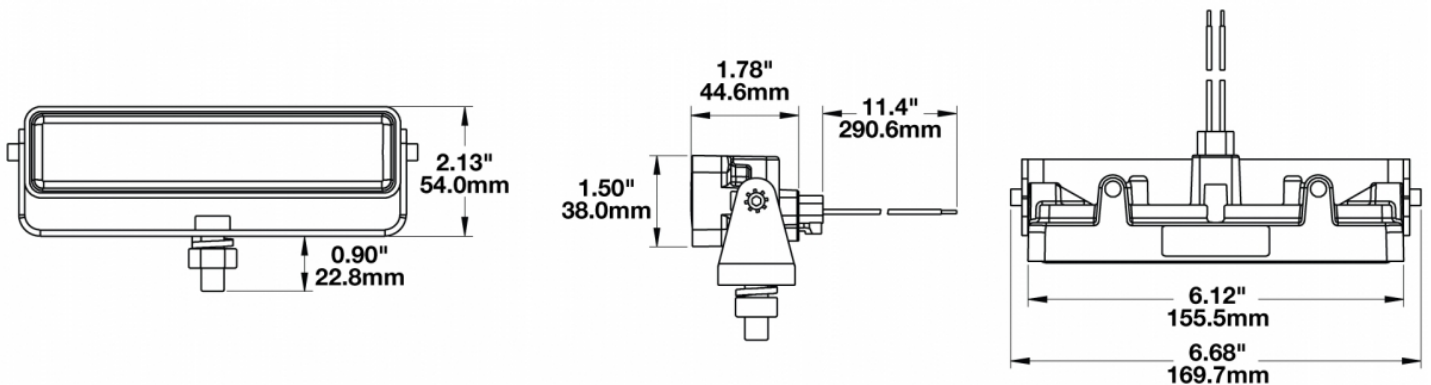

LED Work Light – Model 783 XD

1603451

Product Information

Description	Model 783XD - 12/48V LED Worklight - Vertical Flood Beam
Height	54.10 mm / 2.13 in
Width	169.67 mm / 6.68 in
Depth	45.21 mm / 1.78 in
Outer Lens Material	Polycarbonate
Outer Lens Color	Clear
Housing Material	Polycarbonate
Housing Color	Black
Mounting Hardware Description	(x1) 3/8"-16 x 1.5" Mounting Bolt
Minimum Operating Temperature	-40 °C
Maximum Operating Temperature	65 °C
Connector or Wiring	Integral DT04-2P
Mating Connector	Deutsch DT06-2S
Product Weight	1.00 lbs / 0.45 kgs
Shipping Weight	3.40 lbs / 1.54 kgs

Product Dimensions

Electrical Specifications

Input Voltage	12-48V DC
Operating Voltage	9-60V DC
Transient Spike Protection	330V Peak @ 1 HZ-100 Pulses
Red Wire	Positive
Black Wire	Negative
Current Draw	1.00A @ 12V DC (Flood) 0.50A @ 24V DC (Flood) 0.30A @ 36V DC (Flood) 0.25A @ 48V DC (Flood)

Photometric Specifications

Raw Lumen Output	675
Effective Lumen Output	485
Candela Output	1,409
Nominal LED Color Temperature	5000 K
Beam Pattern(s)	Forward Lighting - Flood (Vertical)

Additional Specifications