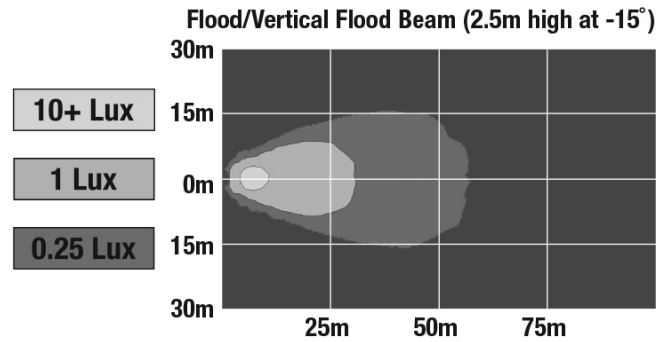

LED Work Light – Model 783 XD

1603451

Product Information

Description	Model 783XD - 12/48V LED Worklight - Vertical Flood Beam
Height	54.10 mm / 2.13 in
Width	169.67 mm / 6.68 in
Depth	45.21 mm / 1.78 in
Outer Lens Material	Polycarbonate
Outer Lens Color	Clear
Housing Material	Polycarbonate
Housing Color	Black
Mounting Hardware Description	(x1) 3/8"-16 x 1.5" Mounting Bolt
Minimum Operating Temperature	-40 °C
Maximum Operating Temperature	65 °C
Connector or Wiring	Integral DT04-2P
Mating Connector	Deutsch DT06-2S
Product Weight	1.00 lbs / 0.45 kgs
Shipping Weight	3.40 lbs / 1.54 kgs

Product Dimensions

Electrical Specifications

Input Voltage	12-48V DC
Operating Voltage	9-60V DC
Transient Spike Protection	330V Peak @ 1 HZ-100 Pulses
Red Wire	Positive
Black Wire	Negative
Current Draw	1.00A @ 12V DC (Flood) 0.50A @ 24V DC (Flood) 0.30A @ 36V DC (Flood) 0.25A @ 48V DC (Flood)

Photometric Specifications

Raw Lumen Output	675
Effective Lumen Output	485
Candela Output	1,409
Nominal LED Color Temperature	5000 K
Beam Pattern(s)	Forward Lighting - Flood (Vertical)

Additional Specifications