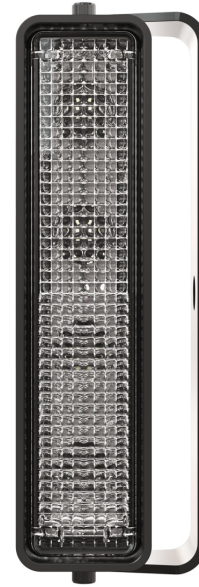

LED Work Light – Model 783 XD

1603451

Product Information

Description	Model 783XD - 12/48V LED Worklight - Vertical Flood Beam
Height	54.10 mm / 2.13 in
Width	169.67 mm / 6.68 in
Depth	45.21 mm / 1.78 in
Outer Lens Material	Polycarbonate
Outer Lens Color	Clear
Housing Material	Polycarbonate
Housing Color	Black
Mounting Hardware Description	(x1) 3/8"-16 x 1.5" Mounting Bolt
Minimum Operating Temperature	-40 °C
Maximum Operating Temperature	65 °C
Connector or Wiring	Integral DT04-2P
Mating Connector	Deutsch DT06-2S
Product Weight	1.00 lbs / 0.45 kgs
Shipping Weight	3.40 lbs / 1.54 kgs

Product Dimensions

Electrical Specifications

Input Voltage	12-48V DC
Operating Voltage	9-60V DC
Transient Spike Protection	330V Peak @ 1 HZ-100 Pulses
Red Wire	Positive
Black Wire	Negative
Current Draw	1.00A @ 12V DC (Flood) 0.50A @ 24V DC (Flood) 0.30A @ 36V DC (Flood) 0.25A @ 48V DC (Flood)

Photometric Specifications

Raw Lumen Output	675
Effective Lumen Output	485
Candela Output	1,409
Nominal LED Color Temperature	5000 K
Beam Pattern(s)	Forward Lighting - Flood (Vertical)

Additional Specifications