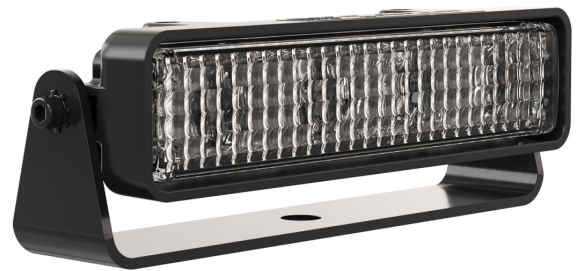

LED Work Light – Model 783 XD

1603391

Product Information

| | |
|--------------------------------------|---|
| Description | Model 783XD - 12/48V LED Worklight - Flood Beam |
| Height | 54.10 mm / 2.13 in |
| Width | 169.67 mm / 6.68 in |
| Depth | 45.21 mm / 1.78 in |
| Outer Lens Material | Polycarbonate |
| Outer Lens Color | Clear |
| Housing Material | Polycarbonate |
| Housing Color | Black |
| Mounting Hardware Description | (x1) 3/8"-16 x 1.5" Mounting Bolt |
| Minimum Operating Temperature | -40 °C |
| Maximum Operating Temperature | 65 °C |
| Connector or Wiring | Integral DT04-2P |
| Mating Connector | Deutsch DT06-2S |
| Product Weight | 1.00 lbs / 0.45 kgs |
| Shipping Weight | 3.40 lbs / 1.54 kgs |

Product Dimensions

Electrical Specifications

| | |
|-----------------------------------|--|
| Input Voltage | 12-48V DC |
| Operating Voltage | 9-60V DC |
| Transient Spike Protection | 330V Peak @ 1 HZ-100 Pulses |
| Red Wire | Positive |
| Black Wire | Negative |
| Current Draw | 1.00A @ 12V DC (Flood) 0.50A @ 24V DC (Flood) 0.30A @ 36V DC (Flood) 0.25A @ 48V DC (Flood) |

Photometric Specifications

| | |
|--------------------------------------|-----------------------------------|
| Raw Lumen Output | 675 |
| Effective Lumen Output | 485 |
| Candela Output | 1,409 |
| Nominal LED Color Temperature | 5000 K |
| Beam Pattern(s) | Forward Lighting - Flood (Medium) |