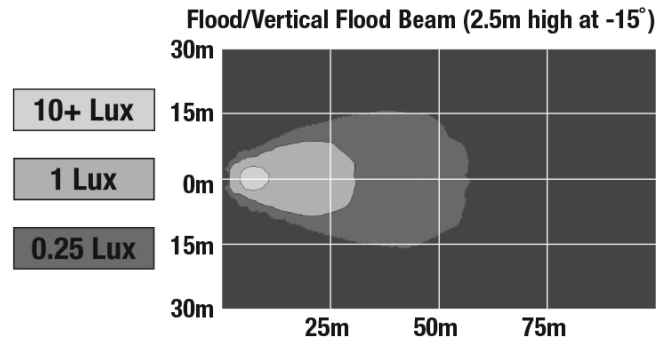

LED Work Light – Model 783 XD

1603391

Product Information

Description	Model 783XD - 12/48V LED Worklight - Flood Beam
Height	54.10 mm / 2.13 in
Width	169.67 mm / 6.68 in
Depth	45.21 mm / 1.78 in
Outer Lens Material	Polycarbonate
Outer Lens Color	Clear
Housing Material	Polycarbonate
Housing Color	Black
Mounting Hardware Description	(x1) 3/8"-16 x 1.5" Mounting Bolt
Minimum Operating Temperature	-40 °C
Maximum Operating Temperature	65 °C
Connector or Wiring	Integral DT04-2P
Mating Connector	Deutsch DT06-2S
Product Weight	1.00 lbs / 0.45 kgs
Shipping Weight	3.40 lbs / 1.54 kgs

Product Dimensions

Electrical Specifications

Input Voltage	12-48V DC
Operating Voltage	9-60V DC
Transient Spike Protection	330V Peak @ 1 HZ-100 Pulses
Red Wire	Positive
Black Wire	Negative
Current Draw	1.00A @ 12V DC (Flood) 0.50A @ 24V DC (Flood) 0.30A @ 36V DC (Flood) 0.25A @ 48V DC (Flood)

Photometric Specifications

Raw Lumen Output	675
Effective Lumen Output	485
Candela Output	1,409
Nominal LED Color Temperature	5000 K
Beam Pattern(s)	Forward Lighting - Flood (Medium)

Additional Specifications