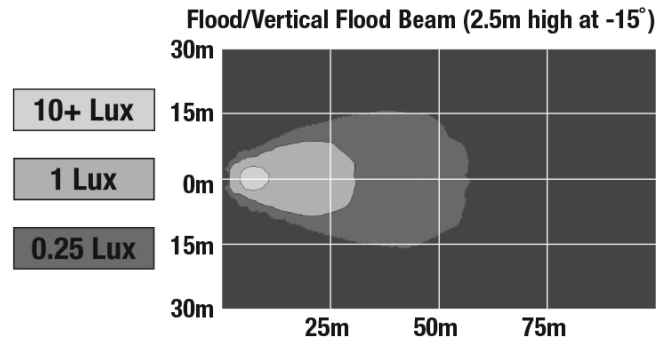

LED Work Light – Model 783 XD

1603391

Product Information

| | |
|--------------------------------------|---|
| Description | Model 783XD - 12/48V LED Worklight - Flood Beam |
| Height | 54.10 mm / 2.13 in |
| Width | 169.67 mm / 6.68 in |
| Depth | 45.21 mm / 1.78 in |
| Outer Lens Material | Polycarbonate |
| Outer Lens Color | Clear |
| Housing Material | Polycarbonate |
| Housing Color | Black |
| Mounting Hardware Description | (x1) 3/8"-16 x 1.5" Mounting Bolt |
| Minimum Operating Temperature | -40 °C |
| Maximum Operating Temperature | 65 °C |
| Connector or Wiring | Integral DT04-2P |
| Mating Connector | Deutsch DT06-2S |
| Product Weight | 1.00 lbs / 0.45 kgs |
| Shipping Weight | 3.40 lbs / 1.54 kgs |

Product Dimensions

Electrical Specifications

| | |
|-----------------------------------|--|
| Input Voltage | 12-48V DC |
| Operating Voltage | 9-60V DC |
| Transient Spike Protection | 330V Peak @ 1 HZ-100 Pulses |
| Red Wire | Positive |
| Black Wire | Negative |
| Current Draw | 1.00A @ 12V DC (Flood) 0.50A @ 24V DC (Flood) 0.30A @ 36V DC (Flood) 0.25A @ 48V DC (Flood) |

Photometric Specifications

| | |
|--------------------------------------|-----------------------------------|
| Raw Lumen Output | 675 |
| Effective Lumen Output | 485 |
| Candela Output | 1,409 |
| Nominal LED Color Temperature | 5000 K |
| Beam Pattern(s) | Forward Lighting - Flood (Medium) |