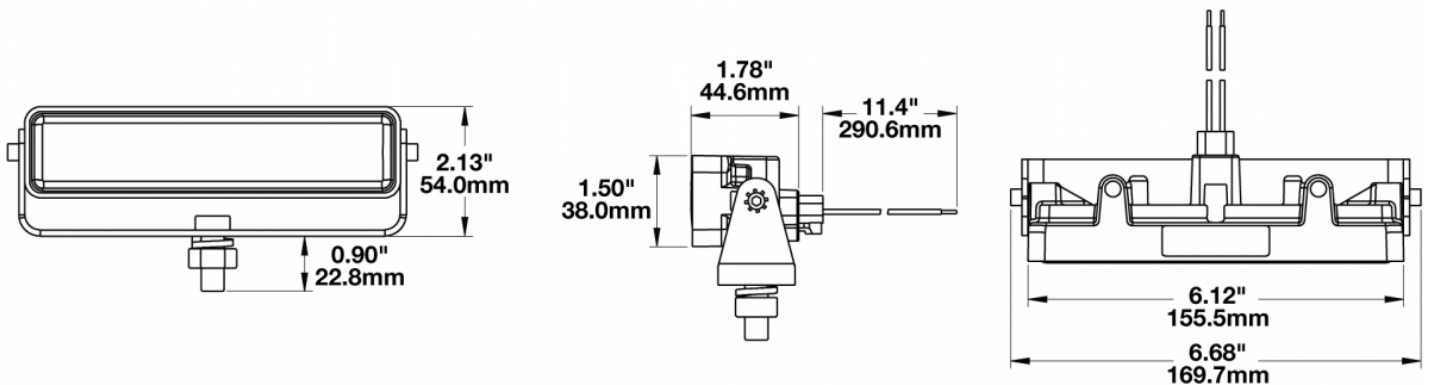

LED Work Light – Model 783 XD

1603391

Product Information

Description	Model 783XD - 12/48V LED Worklight - Flood Beam
Height	54.10 mm / 2.13 in
Width	169.67 mm / 6.68 in
Depth	45.21 mm / 1.78 in
Outer Lens Material	Polycarbonate
Outer Lens Color	Clear
Housing Material	Polycarbonate
Housing Color	Black
Mounting Hardware Description	(x1) 3/8"-16 x 1.5" Mounting Bolt
Minimum Operating Temperature	-40 °C
Maximum Operating Temperature	65 °C
Connector or Wiring	Integral DT04-2P
Mating Connector	Deutsch DT06-2S
Product Weight	1.00 lbs / 0.45 kgs
Shipping Weight	3.40 lbs / 1.54 kgs

Product Dimensions

Electrical Specifications

Input Voltage	12-48V DC
Operating Voltage	9-60V DC
Transient Spike Protection	330V Peak @ 1 HZ-100 Pulses
Red Wire	Positive
Black Wire	Negative
Current Draw	1.00A @ 12V DC (Flood) 0.50A @ 24V DC (Flood) 0.30A @ 36V DC (Flood) 0.25A @ 48V DC (Flood)

Photometric Specifications

Raw Lumen Output	675
Effective Lumen Output	485
Candela Output	1,409
Nominal LED Color Temperature	5000 K
Beam Pattern(s)	Forward Lighting - Flood (Medium)

Additional Specifications