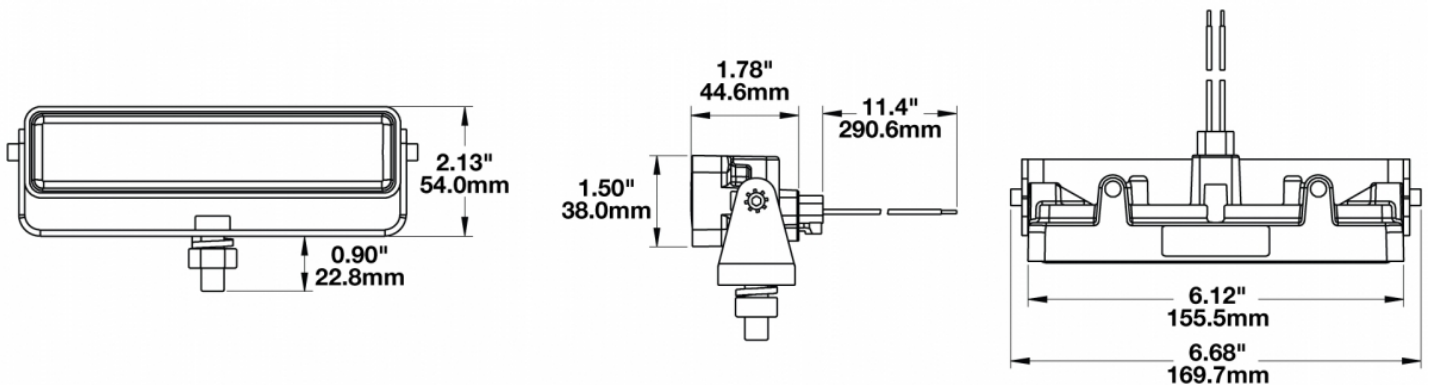

LED Work Light – Model 783 XD

1603391

Product Information

| | |
|--------------------------------------|---|
| Description | Model 783XD - 12/48V LED Worklight - Flood Beam |
| Height | 54.10 mm / 2.13 in |
| Width | 169.67 mm / 6.68 in |
| Depth | 45.21 mm / 1.78 in |
| Outer Lens Material | Polycarbonate |
| Outer Lens Color | Clear |
| Housing Material | Polycarbonate |
| Housing Color | Black |
| Mounting Hardware Description | (x1) 3/8"-16 x 1.5" Mounting Bolt |
| Minimum Operating Temperature | -40 °C |
| Maximum Operating Temperature | 65 °C |
| Connector or Wiring | Integral DT04-2P |
| Mating Connector | Deutsch DT06-2S |
| Product Weight | 1.00 lbs / 0.45 kgs |
| Shipping Weight | 3.40 lbs / 1.54 kgs |

Product Dimensions

Electrical Specifications

| | |
|-----------------------------------|--|
| Input Voltage | 12-48V DC |
| Operating Voltage | 9-60V DC |
| Transient Spike Protection | 330V Peak @ 1 HZ-100 Pulses |
| Red Wire | Positive |
| Black Wire | Negative |
| Current Draw | 1.00A @ 12V DC (Flood) 0.50A @ 24V DC (Flood) 0.30A @ 36V DC (Flood) 0.25A @ 48V DC (Flood) |

Photometric Specifications

| | |
|--------------------------------------|-----------------------------------|
| Raw Lumen Output | 675 |
| Effective Lumen Output | 485 |
| Candela Output | 1,409 |
| Nominal LED Color Temperature | 5000 K |
| Beam Pattern(s) | Forward Lighting - Flood (Medium) |