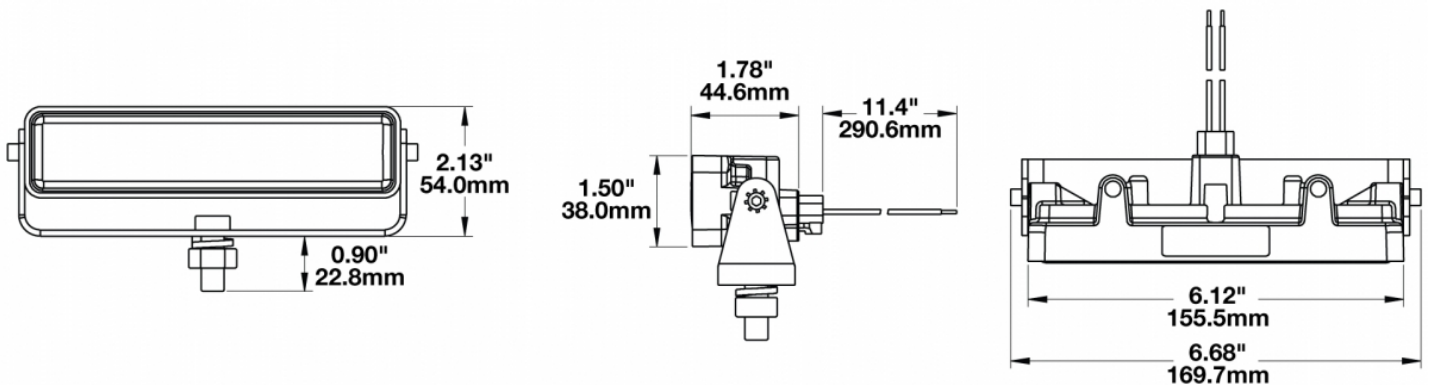

### Product Information

<b>Description</b>	Model 783XD - 12/48V LED Worklight - Flood Beam
<b>Height</b>	54.10 mm / 2.13 in
<b>Width</b>	169.67 mm / 6.68 in
<b>Depth</b>	45.21 mm / 1.78 in
<b>Outer Lens Material</b>	Polycarbonate
<b>Outer Lens Color</b>	Clear
<b>Housing Material</b>	Polycarbonate
<b>Housing Color</b>	Black
<b>Mounting Hardware Description</b>	(x1) 3/8"-16 x 1.5" Mounting Bolt
<b>Minimum Operating Temperature</b>	-40 °C
<b>Maximum Operating Temperature</b>	65 °C
<b>Connector or Wiring</b>	Integral DT04-2P
<b>Mating Connector</b>	Deutsch DT06-2S
<b>Product Weight</b>	1.00 lbs / 0.45 kgs
<b>Shipping Weight</b>	3.40 lbs / 1.54 kgs

### Product Dimensions

## Photometric Specifications

<b>Raw Lumen Output</b>	675
<b>Effective Lumen Output</b>	485
<b>Candela Output</b>	1,409
<b>Nominal LED Color Temperature</b>	5000 K
<b>Beam Pattern(s)</b>	Forward Lighting - Flood (Medium)