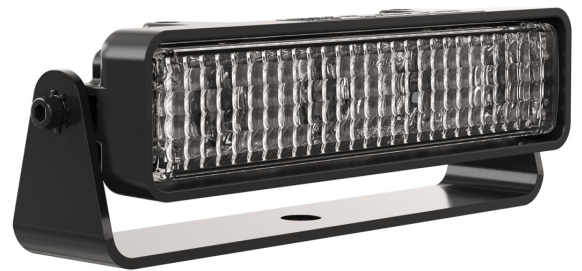

# LED Work Light – Model 783 XD

### Product Information

<b>Description</b>	Model 783XD - 12/48V LED Worklight - Flood Beam
<b>Height</b>	54.10 mm / 2.13 in
<b>Width</b>	169.67 mm / 6.68 in
<b>Depth</b>	45.21 mm / 1.78 in
<b>Outer Lens Material</b>	Polycarbonate
<b>Outer Lens Color</b>	Clear
<b>Housing Material</b>	Polycarbonate
<b>Housing Color</b>	Black
<b>Mounting Hardware Description</b>	(x1) 3/8"-16 x 1.5" Mounting Bolt
<b>Minimum Operating Temperature</b>	-40 °C
<b>Maximum Operating Temperature</b>	65 °C
<b>Connector or Wiring</b>	Integral DT04-2P
<b>Mating Connector</b>	Deutsch DT06-2S
<b>Product Weight</b>	1.00 lbs / 0.45 kgs
<b>Shipping Weight</b>	3.40 lbs / 1.54 kgs