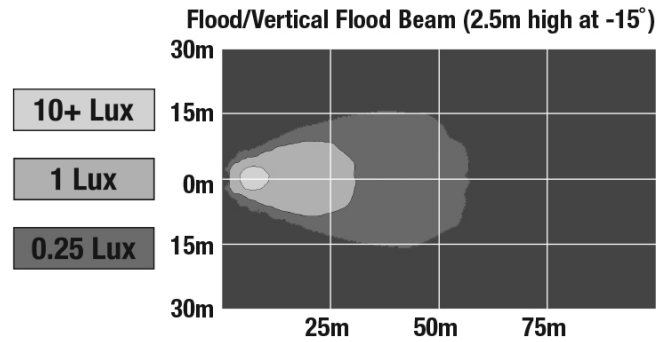

### Product Information

<b>Description</b>	Model 783XD - 12/48V LED Worklight - Flood Beam
<b>Height</b>	54.10 mm / 2.13 in
<b>Width</b>	169.67 mm / 6.68 in
<b>Depth</b>	45.21 mm / 1.78 in
<b>Outer Lens Material</b>	Polycarbonate
<b>Outer Lens Color</b>	Clear
<b>Housing Material</b>	Polycarbonate
<b>Housing Color</b>	Black
<b>Mounting Hardware Description</b>	(x1) 3/8"-16 x 1.5" Mounting Bolt
<b>Minimum Operating Temperature</b>	-40 °C
<b>Maximum Operating Temperature</b>	65 °C
<b>Connector or Wiring</b>	Integral DT04-2P
<b>Mating Connector</b>	Deutsch DT06-2S
<b>Product Weight</b>	1.00 lbs / 0.45 kgs
<b>Shipping Weight</b>	3.40 lbs / 1.54 kgs

### Product Dimensions

## Photometric Specifications

<b>Raw Lumen Output</b>	675
<b>Effective Lumen Output</b>	485
<b>Candela Output</b>	1,409
<b>Nominal LED Color Temperature</b>	5000 K
<b>Beam Pattern(s)</b>	Forward Lighting - Flood (Medium)