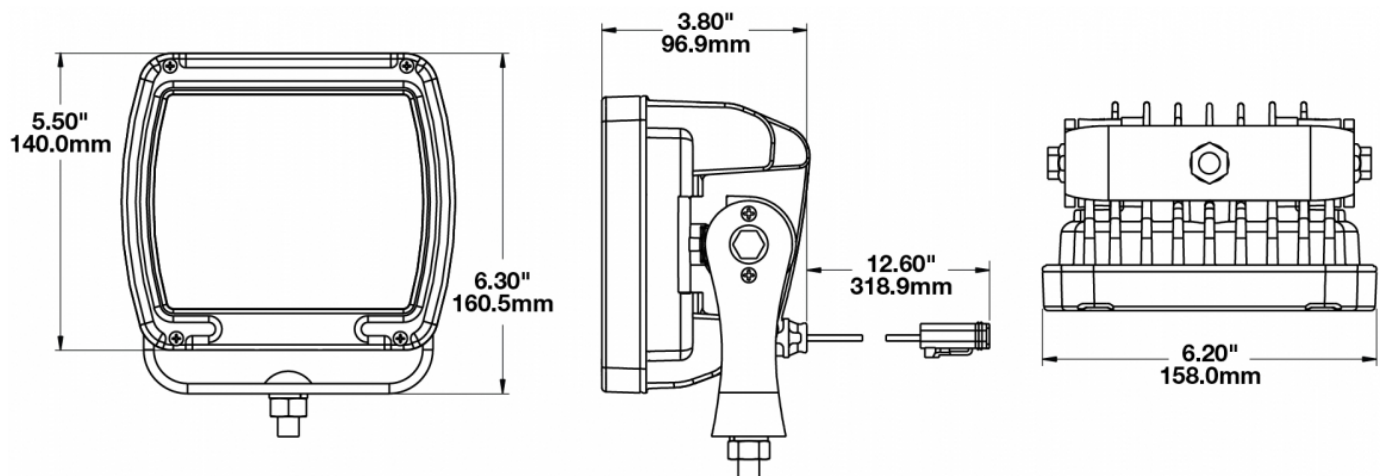

LED Work Light – Model 526 1300191

Product Information

Description	Model 526XL - 12V LED Worklight - Anti Glare Beam (Low Beam) (Yellow Housing)
Height	160.02 mm / 6.3 in
Width	157.48 mm / 6.2 in
Depth	96.52 mm / 3.8 in
Shape	Square
Outer Lens Material	Polycarbonate
Outer Lens Color	Clear
Housing Material	Die-Cast Aluminum
Housing Color	Yellow
Mounting Hardware Description	(x1) M10-1.5 x 25 Mounting Bolt
Mounting Type	Universal Pedestal Mount
Minimum Operating Temperature	-40 °C
Maximum Operating Temperature	65 °C
Connector or Wiring	iCONN Connector - iMATE23
Product Weight	4.50 lbs / 2.04 kgs
Shipping Weight	4.83 lbs / 2.19 kgs

Product Dimensions

Electrical Specifications

Input Voltage	12V DC
Operating Voltage	12V DC
Red Wire	Positive
Black Wire	Negative
Current Draw	9.00A @ 12V DC

Photometric Specifications

Raw Lumen Output	9,000
Effective Lumen Output	5,500
Nominal LED Color Temperature	5700 K

Model 526 - Anti Glare Low Beam

Beam Measurements - 1 Lux

Lamp Mounting: 2.15m High -10° Down

Additional Specifications

IP Rating	IP69K
Warranty	Please refer to the Warranty Statement which is available for download on the website
Pack Quantity	1