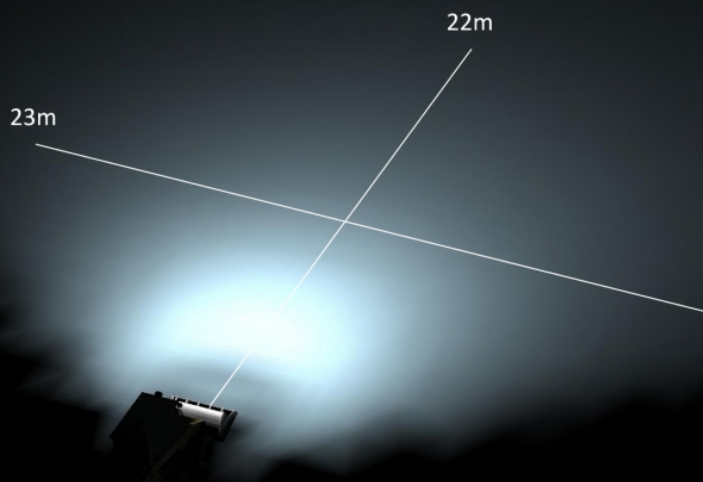

LED Work Light – Model 526 1300191

Product Information

Description	Model 526XL - 12V LED Worklight - Anti Glare Beam (Low Beam) (Yellow Housing)
Height	160.02 mm / 6.3 in
Width	157.48 mm / 6.2 in
Depth	96.52 mm / 3.8 in
Shape	Square
Outer Lens Material	Polycarbonate
Outer Lens Color	Clear
Housing Material	Die-Cast Aluminum
Housing Color	Yellow
Mounting Hardware Description	(x1) M10-1.5 x 25 Mounting Bolt
Mounting Type	Universal Pedestal Mount
Minimum Operating Temperature	-40 °C
Maximum Operating Temperature	65 °C
Connector or Wiring	iCONN Connector - iMATE23
Product Weight	4.50 lbs / 2.04 kgs
Shipping Weight	4.83 lbs / 2.19 kgs

Product Dimensions

Electrical Specifications

Input Voltage	12V DC
Operating Voltage	12V DC
Red Wire	Positive
Black Wire	Negative
Current Draw	9.00A @ 12V DC

Photometric Specifications

Raw Lumen Output	9,000
Effective Lumen Output	5,500
Nominal LED Color Temperature	5700 K

Model 526 - Anti Glare Low Beam

Beam Measurements - 1 Lux

Lamp Mounting: 2.15m High -10° Down

Additional Specifications

IP Rating	IP69K
Warranty	Please refer to the Warranty Statement which is available for download on the website
Pack Quantity	1