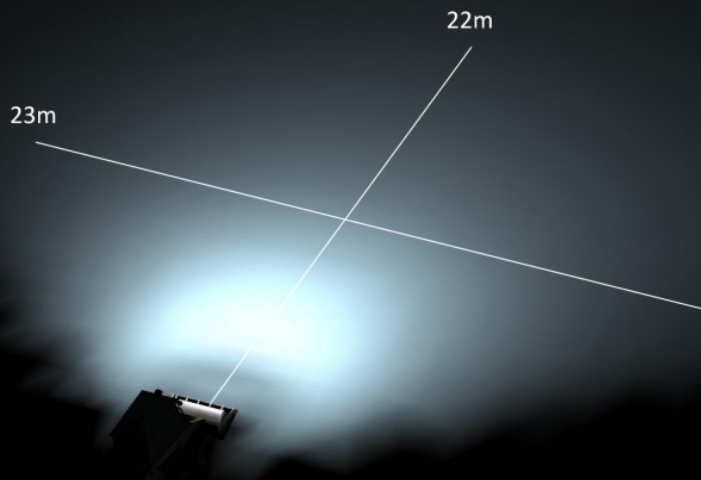

Electrical Specifications

Input Voltage	12V DC
Operating Voltage	12V DC
Red Wire	Positive
Black Wire	Negative
Current Draw	9.00A @ 12V DC

Photometric Specifications

Raw Lumen Output	9,000
Effective Lumen Output	5,500
Nominal LED Color Temperature	5700 K

Model 526 - Anti Glare Low Beam

Beam Measurements - 1 Lux

Lamp Mounting: 2.15m High -10° Down