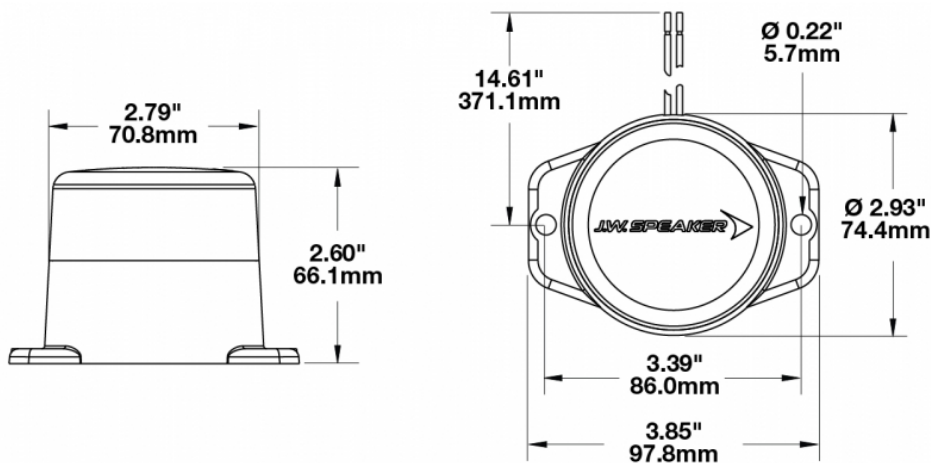

LED Strobe Light – Model 539

0646441

Product Information

Description	Model 539 - 12/80V LED Strobe Light - Amber
Height	66.10 mm / 2.6 in
Width	70.80 mm / 2.79 in
Depth	70.80 mm / 2.79 in
Shape	Round
Outer Lens Material	Acrylic
Outer Lens Color	Clear
Housing Material	Polycarbonate
Housing Color	Black
Minimum Operating Temperature	-40 °C
Maximum Operating Temperature	65 °C
Connector or Wiring	13.5" Bare Leads
Product Weight	0.30 lbs / 0.14 kgs
Shipping Weight	1.51 lbs / 0.68 kgs

Product Dimensions

Electrical Specifications

Input Voltage	12-80VDCV DC
Operating Voltage	12-80VDCV DC
Red Wire	Positive
Black Wire	Negative
Current Draw	0.256A @ 12V DC 0.088A @ 48V DC 0.076A @ 80V DC

Photometric Specifications