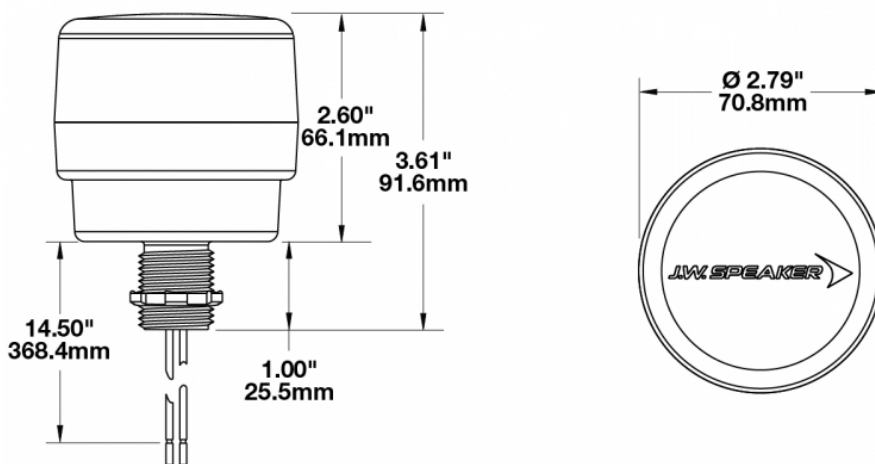

LED Strobe Light – Model 538

0646431

Product Information

Description	Model 538 - 12/80V LED Strobe Light - White
Height	91.60 mm / 3.61 in
Width	70.80 mm / 2.79 in
Depth	70.80 mm / 2.79 in
Shape	Round
Outer Lens Material	Acrylic
Outer Lens Color	Clear
Housing Material	Polycarbonate
Housing Color	Black
Minimum Operating Temperature	-40 °C
Maximum Operating Temperature	65 °C
Connector or Wiring	13.5" Bare Leads
Product Weight	0.30 lbs / 0.14 kgs
Shipping Weight	1.51 lbs / 0.68 kgs

Product Dimensions

Electrical Specifications

Input Voltage	12-80VDCV DC
Operating Voltage	12-80VDCV DC
Red Wire	Positive
Black Wire	Negative
Current Draw	0.256A @ 12V DC 0.088A @ 48V DC 0.076A @ 80V DC

Photometric Specifications