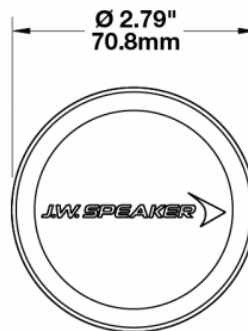

LED Strobe Light – Model 538

0646421

Product Information

Description	Model 538 - 12/80V LED Strobe Light - Blue
Height	91.60 mm / 3.61 in
Width	70.80 mm / 2.79 in
Depth	70.80 mm / 2.79 in
Shape	Round
Outer Lens Material	Acrylic
Outer Lens Color	Clear
Housing Material	Polycarbonate
Housing Color	Black
Minimum Operating Temperature	-40 °C
Maximum Operating Temperature	65 °C
Connector or Wiring	13.5" Bare Leads
Product Weight	0.30 lbs / 0.14 kgs
Shipping Weight	1.51 lbs / 0.68 kgs

Product Dimensions

Electrical Specifications

Input Voltage	12-80VDCV DC
Operating Voltage	12-80VDCV DC
Red Wire	Positive
Black Wire	Negative
Current Draw	0.256A @ 12V DC 0.088A @ 48V DC 0.076A @ 80V DC

Photometric Specifications