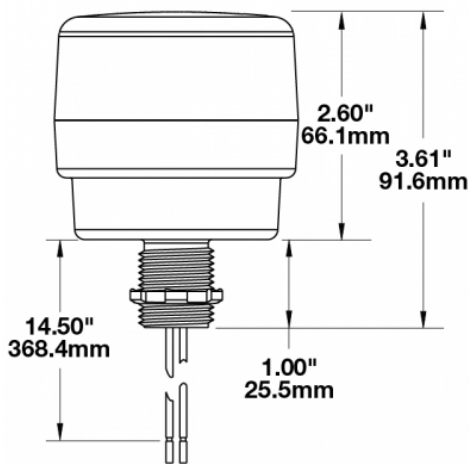

LED Strobe Light – Model 538

0646421

Product Information

Description	Model 538 - 12/80V LED Strobe Light - Blue
Height	91.60 mm / 3.61 in
Width	70.80 mm / 2.79 in
Depth	70.80 mm / 2.79 in
Shape	Round
Outer Lens Material	Acrylic
Outer Lens Color	Clear
Housing Material	Polycarbonate
Housing Color	Black
Minimum Operating Temperature	-40 °C
Maximum Operating Temperature	65 °C
Connector or Wiring	13.5" Bare Leads
Product Weight	0.30 lbs / 0.14 kgs
Shipping Weight	1.51 lbs / 0.68 kgs

Product Dimensions

Electrical Specifications

Input Voltage	12-80VDCV DC
Operating Voltage	12-80VDCV DC
Red Wire	Positive
Black Wire	Negative
Current Draw	0.256A @ 12V DC 0.088A @ 48V DC 0.076A @ 80V DC

Photometric Specifications