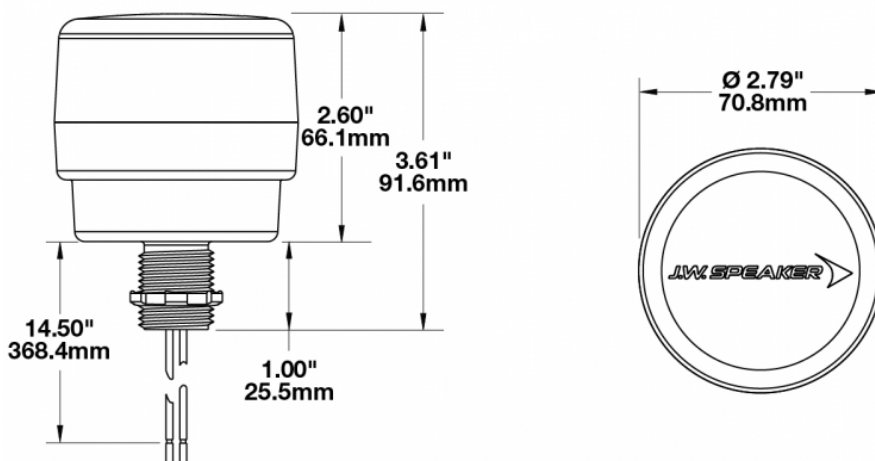

### Product Information

<b>Description</b>	Model 538 - 12/80V LED Strobe Light - Red
<b>Height</b>	91.60 mm / 3.61 in
<b>Width</b>	70.80 mm / 2.79 in
<b>Depth</b>	70.80 mm / 2.79 in
<b>Shape</b>	Round
<b>Outer Lens Material</b>	Acrylic
<b>Outer Lens Color</b>	Clear
<b>Housing Material</b>	Polycarbonate
<b>Housing Color</b>	Black
<b>Minimum Operating Temperature</b>	-40 °C
<b>Maximum Operating Temperature</b>	65 °C
<b>Connector or Wiring</b>	13.5" Bare Leads
<b>Product Weight</b>	0.30 lbs / 0.14 kgs
<b>Shipping Weight</b>	1.51 lbs / 0.68 kgs

### Product Dimensions