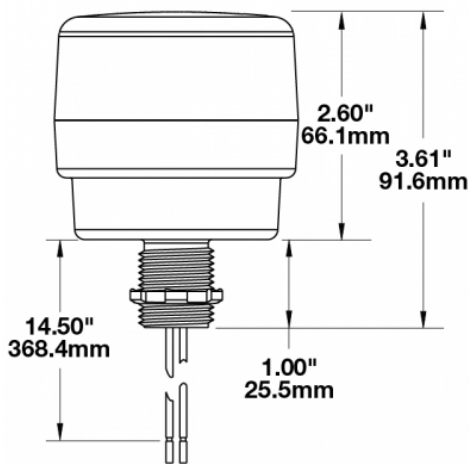

# LED Strobe Light – Model 538

### Product Information

<b>Description</b>	Model 538 - 12/80V LED Strobe Light - Amber
<b>Height</b>	91.60 mm / 3.61 in
<b>Width</b>	70.80 mm / 2.79 in
<b>Depth</b>	70.80 mm / 2.79 in
<b>Shape</b>	Round
<b>Outer Lens Material</b>	Acrylic
<b>Outer Lens Color</b>	Clear
<b>Housing Material</b>	Polycarbonate
<b>Housing Color</b>	Black
<b>Minimum Operating Temperature</b>	-40 °C
<b>Maximum Operating Temperature</b>	65 °C
<b>Connector or Wiring</b>	13.5" Bare Leads
<b>Product Weight</b>	0.30 lbs / 0.14 kgs
<b>Shipping Weight</b>	1.51 lbs / 0.68 kgs

### Product Dimensions