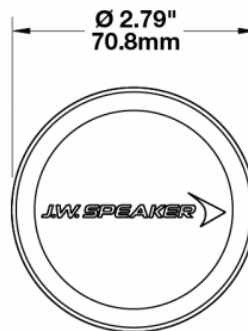

# LED Strobe Light – Model 538

### Product Information

<b>Description</b>	Model 538 - 12/80V LED Strobe Light - Amber
<b>Height</b>	91.60 mm / 3.61 in
<b>Width</b>	70.80 mm / 2.79 in
<b>Depth</b>	70.80 mm / 2.79 in
<b>Shape</b>	Round
<b>Outer Lens Material</b>	Acrylic
<b>Outer Lens Color</b>	Clear
<b>Housing Material</b>	Polycarbonate
<b>Housing Color</b>	Black
<b>Minimum Operating Temperature</b>	-40 °C
<b>Maximum Operating Temperature</b>	65 °C
<b>Connector or Wiring</b>	13.5" Bare Leads
<b>Product Weight</b>	0.30 lbs / 0.14 kgs
<b>Shipping Weight</b>	1.51 lbs / 0.68 kgs

### Product Dimensions