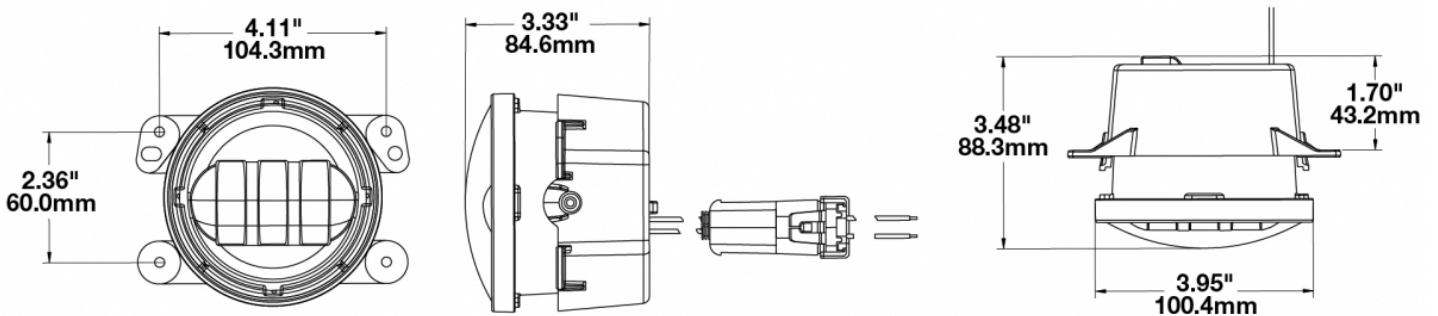

LED Jeep Fog Lights – Model 6145 J2

0554573

Product Information

Description	Model 6145 J2 - 12V LED Fog Light Inserts (For Jeep) - Black
Height	100.80 mm / 3.97 in
Width	125.73 mm / 4.95 in
Depth	88.39 mm / 3.48 in
Shape	Round
Outer Lens Material	Hardcoated Polycarbonate
Outer Lens Color	Clear
Housing Material	Die-Cast Aluminum
Housing Color	Black
Bezel Color	Black
Retrofits	Jeep, Dodge, PT and Chrysler
Minimum Operating Temperature	-40 °C
Maximum Operating Temperature	65 °C
Mating Connector	Packard #12059183
Shipping Weight	2.30 lbs / 1.04 kgs

Product Dimensions

Electrical Specifications

Input Voltage	12V DC
Operating Voltage	10-15V DC
Red Wire	Positive
Black Wire	Negative
Current Draw	1.60A @ 12V DC

Photometric Specifications

Raw Lumen Output	1,080
Effective Lumen Output	610
Nominal LED Color Temperature	5000 K
Beam Pattern(s)	Forward Lighting - Fog