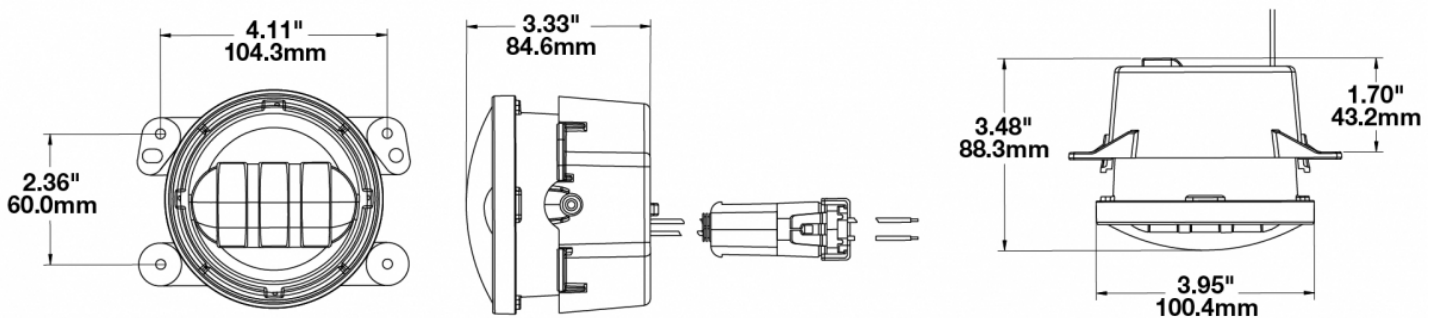

LED Jeep Fog Lights – Model 6145 J2

0554573

Product Information

Description	Model 6145 J2 - 12V LED Fog Light Inserts (For Jeep) - Black
Height	100.80 mm / 3.97 in
Width	125.73 mm / 4.95 in
Depth	88.39 mm / 3.48 in
Shape	Round
Outer Lens Material	Hardcoated Polycarbonate
Outer Lens Color	Clear
Housing Material	Die-Cast Aluminum
Housing Color	Black
Bezel Color	Black
Retrofits	Jeep, Dodge, PT and Chrysler
Minimum Operating Temperature	-40 °C
Maximum Operating Temperature	65 °C
Mating Connector	Packard #12059183
Shipping Weight	2.30 lbs / 1.04 kgs

Product Dimensions

Electrical Specifications

Input Voltage	12V DC
Operating Voltage	10-15V DC
Red Wire	Positive
Black Wire	Negative
Current Draw	1.60A @ 12V DC

Photometric Specifications

Raw Lumen Output	1,080
Effective Lumen Output	610
Nominal LED Color Temperature	5000 K
Beam Pattern(s)	Forward Lighting - Fog