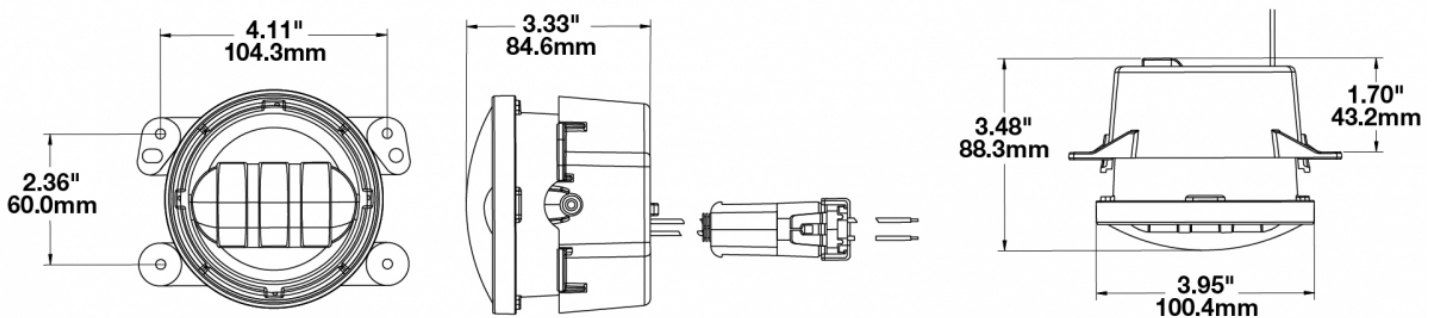

LED Jeep Fog Lights – Model 6145 J2

0554573

Product Information

| | |
|--------------------------------------|--|
| Description | Model 6145 J2 - 12V LED Fog Light Inserts (For Jeep) - Black |
| Height | 100.80 mm / 3.97 in |
| Width | 125.73 mm / 4.95 in |
| Depth | 88.39 mm / 3.48 in |
| Shape | Round |
| Outer Lens Material | Hardcoated Polycarbonate |
| Outer Lens Color | Clear |
| Housing Material | Die-Cast Aluminum |
| Housing Color | Black |
| Bezel Color | Black |
| Retrofits | Jeep, Dodge, PT and Chrysler |
| Minimum Operating Temperature | -40 °C |
| Maximum Operating Temperature | 65 °C |
| Mating Connector | Packard #12059183 |
| Shipping Weight | 2.30 lbs / 1.04 kgs |

Product Dimensions

Electrical Specifications

| | |
|--------------------------|----------------|
| Input Voltage | 12V DC |
| Operating Voltage | 10-15V DC |
| Red Wire | Positive |
| Black Wire | Negative |
| Current Draw | 1.60A @ 12V DC |

Photometric Specifications

| | |
|--------------------------------------|------------------------|
| Raw Lumen Output | 1,080 |
| Effective Lumen Output | 610 |
| Nominal LED Color Temperature | 5000 K |
| Beam Pattern(s) | Forward Lighting - Fog |