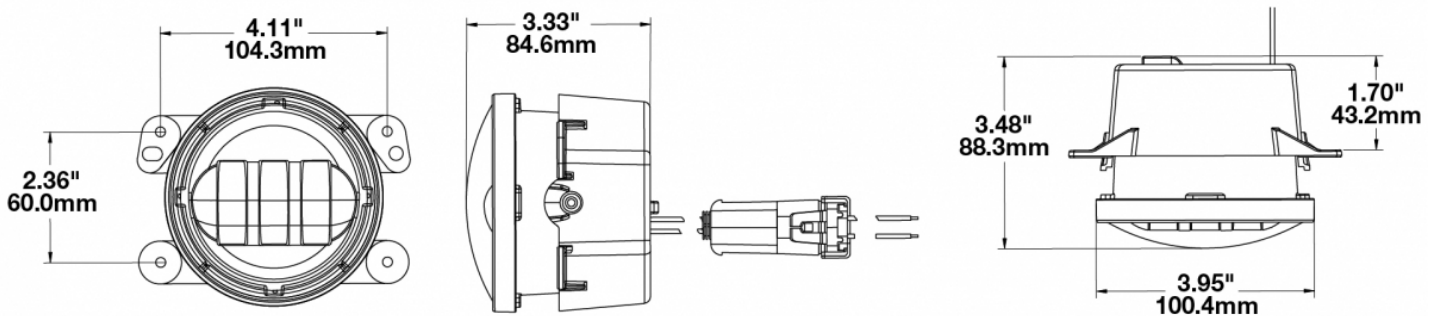

LED Jeep Fog Lights – Model 6145 J2

0554413

Product Information

Description	Model 6145 J2 - 12V LED Fog Light Inserts (For Jeep) - Carbon
Height	100.08 mm / 3.94 in
Width	125.73 mm / 4.95 in
Depth	88.39 mm / 3.48 in
Shape	Round
Outer Lens Material	Hardcoated Polycarbonate
Outer Lens Color	Clear
Housing Material	Die-Cast Aluminum
Housing Color	Black
Retrofits	Jeep, Dodge, PT and Chrysler
Minimum Operating Temperature	-40 °C
Maximum Operating Temperature	65 °C
Mating Connector	Packard 12059183
Shipping Weight	2.30 lbs / 1.04 kgs

Product Dimensions

Electrical Specifications ▼

Input Voltage	12V DC
Operating Voltage	10-15V DC
Red Wire	Positive
Black Wire	Negative
Current Draw	1.60A @ 12V DC

Photometric Specifications ▼

Raw Lumen Output	1,080
Effective Lumen Output	610
Nominal LED Color Temperature	5000 K
Beam Pattern(s)	Forward Lighting - Fog