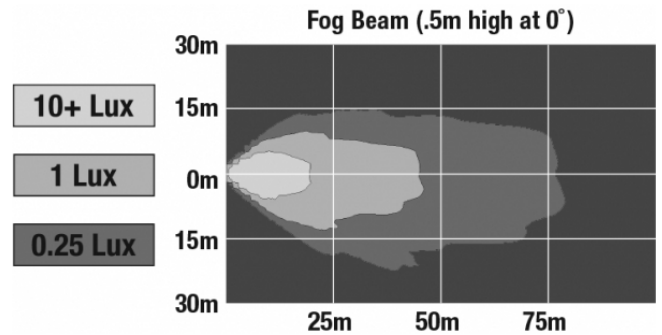

LED Jeep Fog Lights – Model 6145 J2

0554413

Product Information

Description	Model 6145 J2 - 12V LED Fog Light Inserts (For Jeep) - Carbon
Height	100.08 mm / 3.94 in
Width	125.73 mm / 4.95 in
Depth	88.39 mm / 3.48 in
Shape	Round
Outer Lens Material	Hardcoated Polycarbonate
Outer Lens Color	Clear
Housing Material	Die-Cast Aluminum
Housing Color	Black
Retrofits	Jeep, Dodge, PT and Chrysler
Minimum Operating Temperature	-40 °C
Maximum Operating Temperature	65 °C
Mating Connector	Packard 12059183
Shipping Weight	2.30 lbs / 1.04 kgs

Product Dimensions

Electrical Specifications ▼

Input Voltage	12V DC
Operating Voltage	10-15V DC
Red Wire	Positive
Black Wire	Negative
Current Draw	1.60A @ 12V DC

Photometric Specifications ▼

Raw Lumen Output	1,080
Effective Lumen Output	610
Nominal LED Color Temperature	5000 K
Beam Pattern(s)	Forward Lighting - Fog