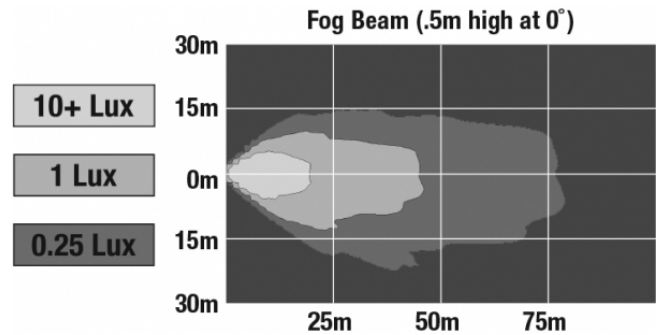

### Product Information

<b>Description</b>	Model 6145 J2 - 12V LED Fog Light Inserts (For Jeep) - Carbon
<b>Height</b>	100.08 mm / 3.94 in
<b>Width</b>	125.73 mm / 4.95 in
<b>Depth</b>	88.39 mm / 3.48 in
<b>Shape</b>	Round
<b>Outer Lens Material</b>	Hardcoated Polycarbonate
<b>Outer Lens Color</b>	Clear
<b>Housing Material</b>	Die-Cast Aluminum
<b>Housing Color</b>	Black
<b>Retrofits</b>	Jeep, Dodge, PT and Chrysler
<b>Minimum Operating Temperature</b>	-40 °C
<b>Maximum Operating Temperature</b>	65 °C
<b>Mating Connector</b>	Packard 12059183
<b>Shipping Weight</b>	2.30 lbs / 1.04 kgs

### Product Dimensions

## Photometric Specifications

<b>Raw Lumen Output</b>	1,080
<b>Effective Lumen Output</b>	610
<b>Nominal LED Color Temperature</b>	5000 K
<b>Beam Pattern(s)</b>	Forward Lighting - Fog