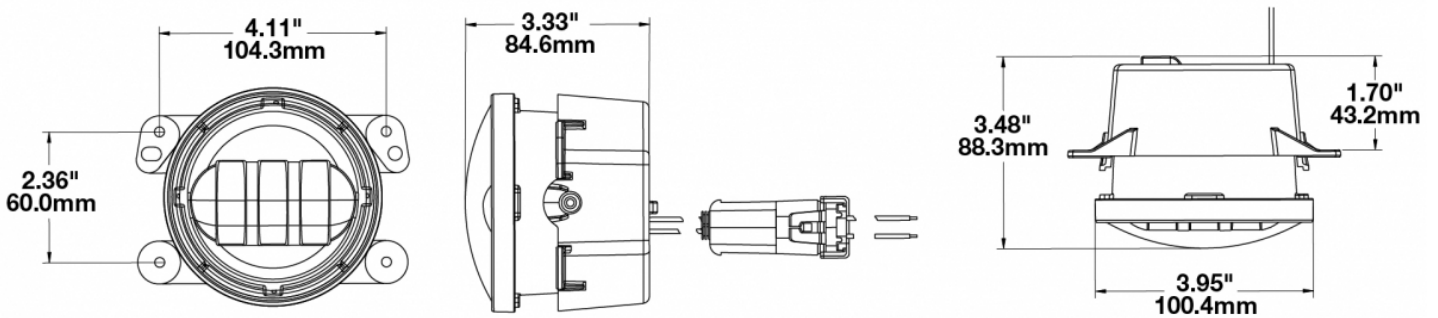

LED Jeep Fog Lights – Model 6145 J2

0554413

Product Information

Description	Model 6145 J2 - 12V LED Fog Light Inserts (For Jeep) - Carbon
Height	100.08 mm / 3.94 in
Width	125.73 mm / 4.95 in
Depth	88.39 mm / 3.48 in
Shape	Round
Outer Lens Material	Hardcoated Polycarbonate
Outer Lens Color	Clear
Housing Material	Die-Cast Aluminum
Housing Color	Black
Retrofits	Jeep, Dodge, PT and Chrysler
Minimum Operating Temperature	-40 °C
Maximum Operating Temperature	65 °C
Mating Connector	Packard 12059183
Shipping Weight	2.30 lbs / 1.04 kgs

Product Dimensions

Electrical Specifications

Input Voltage	12V DC
Operating Voltage	10-15V DC
Red Wire	Positive
Black Wire	Negative
Current Draw	1.60A @ 12V DC

Photometric Specifications

Raw Lumen Output	1,080
Effective Lumen Output	610
Nominal LED Color Temperature	5000 K
Beam Pattern(s)	Forward Lighting - Fog