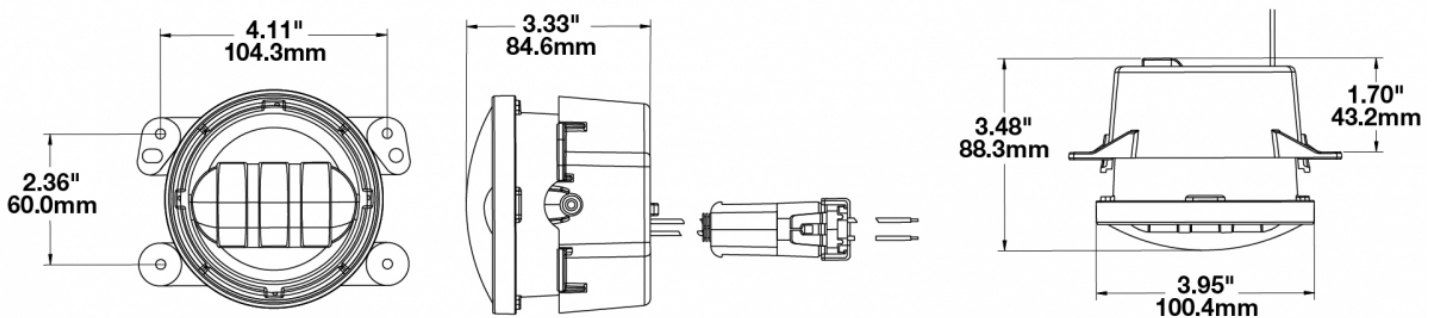

### Product Information

<b>Description</b>	Model 6145 J2 - 12V LED Fog Light Inserts (For Jeep) - Carbon
<b>Height</b>	100.08 mm / 3.94 in
<b>Width</b>	125.73 mm / 4.95 in
<b>Depth</b>	88.39 mm / 3.48 in
<b>Shape</b>	Round
<b>Outer Lens Material</b>	Hardcoated Polycarbonate
<b>Outer Lens Color</b>	Clear
<b>Housing Material</b>	Die-Cast Aluminum
<b>Housing Color</b>	Black
<b>Retrofits</b>	Jeep, Dodge, PT and Chrysler
<b>Minimum Operating Temperature</b>	-40 °C
<b>Maximum Operating Temperature</b>	65 °C
<b>Mating Connector</b>	Packard 12059183
<b>Shipping Weight</b>	2.30 lbs / 1.04 kgs

### Product Dimensions