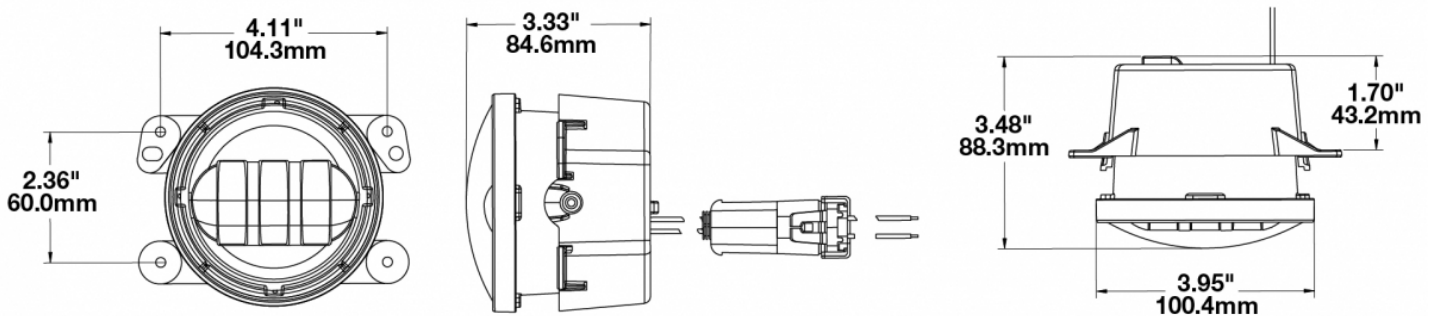

LED Jeep Fog Lights – Model 6145 J2

0554413

Product Information

Description	Model 6145 J2 - 12V LED Fog Light Inserts (For Jeep) - Carbon
Height	100.08 mm / 3.94 in
Width	125.73 mm / 4.95 in
Depth	88.39 mm / 3.48 in
Shape	Round
Outer Lens Material	Hardcoated Polycarbonate
Outer Lens Color	Clear
Housing Material	Die-Cast Aluminum
Housing Color	Black
Retrofits	Jeep, Dodge, PT and Chrysler
Minimum Operating Temperature	-40 °C
Maximum Operating Temperature	65 °C
Mating Connector	Packard 12059183
Shipping Weight	2.30 lbs / 1.04 kgs

Product Dimensions

Electrical Specifications

Input Voltage	12V DC
Operating Voltage	10-15V DC
Red Wire	Positive
Black Wire	Negative
Current Draw	1.60A @ 12V DC

Photometric Specifications

Raw Lumen Output	1,080
Effective Lumen Output	610
Nominal LED Color Temperature	5000 K
Beam Pattern(s)	Forward Lighting - Fog