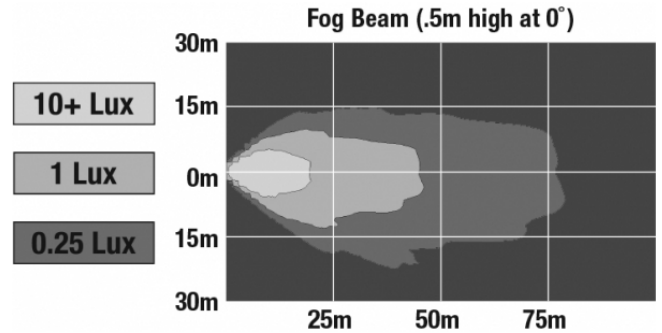

LED Jeep Fog Lights – Model 6145 J2

0554413

Product Information

Description	Model 6145 J2 - 12V LED Fog Light Inserts (For Jeep) - Carbon
Height	100.08 mm / 3.94 in
Width	125.73 mm / 4.95 in
Depth	88.39 mm / 3.48 in
Shape	Round
Outer Lens Material	Hardcoated Polycarbonate
Outer Lens Color	Clear
Housing Material	Die-Cast Aluminum
Housing Color	Black
Retrofits	Jeep, Dodge, PT and Chrysler
Minimum Operating Temperature	-40 °C
Maximum Operating Temperature	65 °C
Mating Connector	Packard 12059183
Shipping Weight	2.30 lbs / 1.04 kgs

Product Dimensions

Electrical Specifications

Input Voltage	12V DC
Operating Voltage	10-15V DC
Red Wire	Positive
Black Wire	Negative
Current Draw	1.60A @ 12V DC

Photometric Specifications

Raw Lumen Output	1,080
Effective Lumen Output	610
Nominal LED Color Temperature	5000 K
Beam Pattern(s)	Forward Lighting - Fog