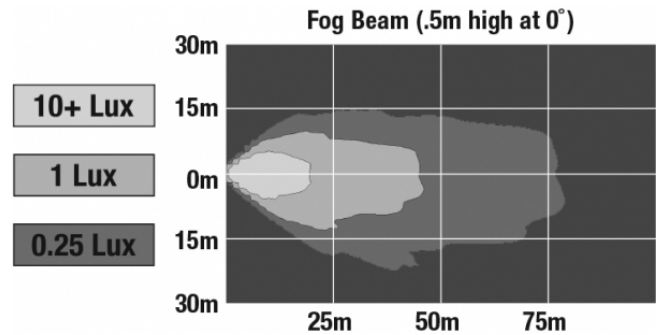

Electrical Specifications

Input Voltage	12V DC
Operating Voltage	10-15V DC
Red Wire	Positive
Black Wire	Negative
Current Draw	1.60A @ 12V DC

Photometric Specifications

Raw Lumen Output	1,080
Effective Lumen Output	610
Nominal LED Color Temperature	5000 K
Beam Pattern(s)	Forward Lighting - Fog

Additional Specifications

IP Rating	IP67
Warranty	Please refer to the Warranty Statement which is available for download on the website
Certification	ECE Reg 19, SAE J583, Tested to ECE Reg 10 (Radiated Emissions Only)
Pack Quantity	2

Installation & Application Information

The Model 6145 J2 Series fog lights are designed exclusively for Jeep Fog Lights, intended for 2007 & newer model year Jeep Wranglers. Splicing required.