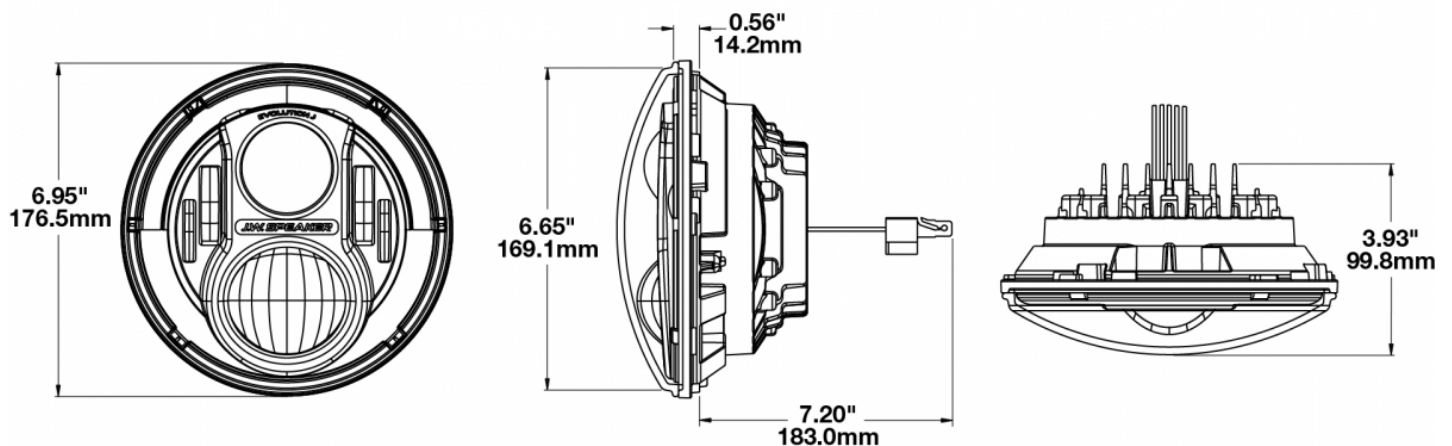

### Product Information

<b>Description</b>	Model 8700 EVO J2 - 12V LED Headlight Insert (For Jeep) - Carbon
<b>Height</b>	176.53 mm / 6.95 in
<b>Width</b>	176.53 mm / 6.95 in
<b>Depth</b>	99.82 mm / 3.93 in
<b>Shape</b>	Round
<b>Outer Lens Material</b>	Polycarbonate
<b>Outer Lens Color</b>	Clear
<b>Housing Material</b>	Die-Cast Aluminum
<b>Retrofits</b>	7" round headlights or 2D1 PAR56
<b>Minimum Operating Temperature</b>	-40 °C
<b>Maximum Operating Temperature</b>	65 °C
<b>Connector or Wiring</b>	H4
<b>Mating Connector</b>	H4 AMP 172615-2
<b>Product Weight</b>	2.31 lbs / 1.05 kgs
<b>Shipping Weight</b>	6.55 lbs / 2.97 kgs

### Product Dimensions