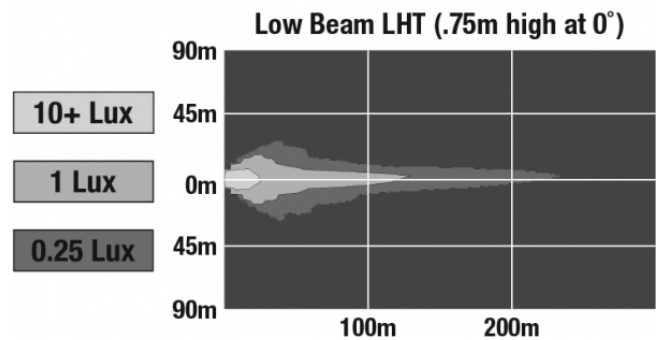

### Product Dimensions

## Electrical Specifications

<b>Input Voltage</b>	12V DC
<b>Operating Voltage</b>	9-16V DC
<b>Black Wire</b>	Ground
<b>White Wire</b>	High Beam
<b>Yellow Wire</b>	Low Beam
<b>Red Wire</b>	Front Position
<b>Blue Wire</b>	DRL
<b>Current Draw</b>	4.20A @ 12V DC (High Beam) 2.00A @ 12V DC (Low Beam) 1.60A @ 12V DC (DRL) 0.16A @ 12V DC (Front Position)

## Photometric Specifications

<b>Raw Lumen Output</b>	3,200 (High Beam); 1,770 (Low Beam)
<b>Effective Lumen Output</b>	1,260 (High Beam); 750 (Low Beam)
<b>Candela Output</b>	71,500 (High Beam); 35,003 (Low Beam)
<b>Nominal LED Color Temperature</b>	5000 K
<b>Beam Pattern(s)</b>	Forward Lighting - Daytime Running Light Forward Lighting - High Beam (DOT/ECE) Forward Lighting - Low Beam (ECE Left Hand) Signalization - Front Position