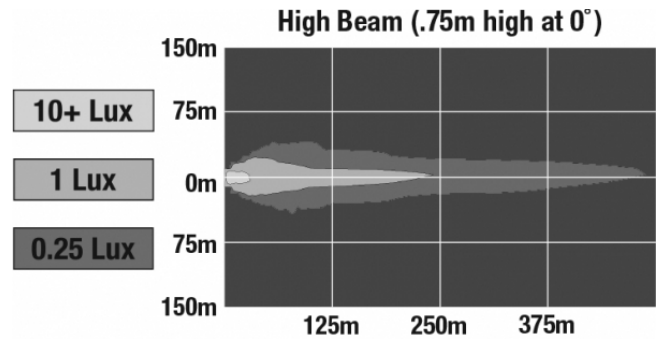

### Product Dimensions

## Electrical Specifications

<b>Input Voltage</b>	12V DC
<b>Operating Voltage</b>	9-16V DC
<b>Black Wire</b>	Ground
<b>White Wire</b>	High Beam
<b>Yellow Wire</b>	Low Beam
<b>Red Wire</b>	Front Position
<b>Blue Wire</b>	DRL
<b>Current Draw</b>	4.20A @ 12V DC (High Beam) 2.00A @ 12V DC (Low Beam) 1.60A @ 12V DC (DRL) 0.16A @ 12V DC (Front Position)

## Photometric Specifications

<b>Raw Lumen Output</b>	3,200 (High Beam); 1,770 (Low Beam)
<b>Effective Lumen Output</b>	1,260 (High Beam); 750 (Low Beam)
<b>Candela Output</b>	71,500 (High Beam); 35,003 (Low Beam)
<b>Nominal LED Color Temperature</b>	5000 K
<b>Beam Pattern(s)</b>	Forward Lighting - Daytime Running Light Forward Lighting - High Beam (DOT/ECE) Forward Lighting - Low Beam (ECE Left Hand) Signalization - Front Position