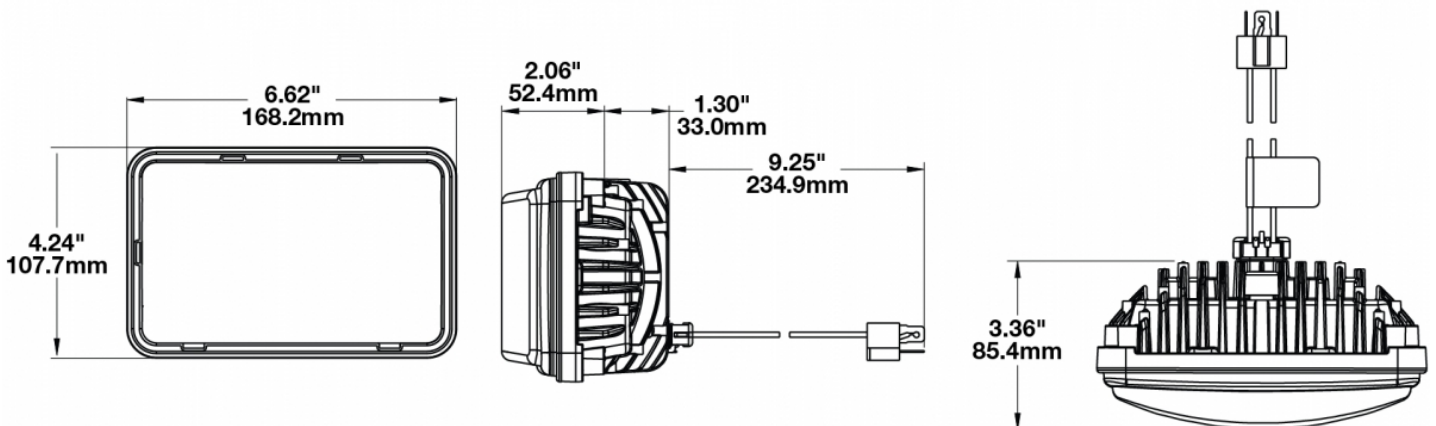

### Product Information

<b>Description</b>	Model 8800 EVO 2 - 12/24V LED Headlight Insert - Black (Low Beam)
<b>Height</b>	107.19 mm / 4.22 in
<b>Width</b>	167.64 mm / 6.6 in
<b>Depth</b>	84.90 mm / 3.34 in
<b>Shape</b>	Rectangular
<b>Outer Lens Material</b>	Hardcoated Polycarbonate
<b>Outer Lens Color</b>	Clear
<b>Housing Material</b>	Die-Cast Aluminum
<b>Housing Color</b>	Black
<b>Bezel Color</b>	Black
<b>Retrofits</b>	1A1 and 2A1 (4" 1 6") sealed beams
<b>Minimum Operating Temperature</b>	-40 °C
<b>Maximum Operating Temperature</b>	65 °C
<b>Connector or Wiring</b>	H4 Connector - AMP (#172615-2)
<b>Mating Connector</b>	LH Terminal - AMP (#172795-1); RH Terminal - AMP (#172796-1)
<b>Shipping Weight</b>	2.30 lbs / 1.04 kgs

### Product Dimensions

## Photometric Specifications

<b>Raw Lumen Output</b>	2,830
<b>Effective Lumen Output</b>	782
<b>Candela Output</b>	29,800
<b>Nominal LED Color Temperature</b>	5000 K
<b>Beam Pattern(s)</b>	Forward Lighting - Low Beam (ECE Left Hand)