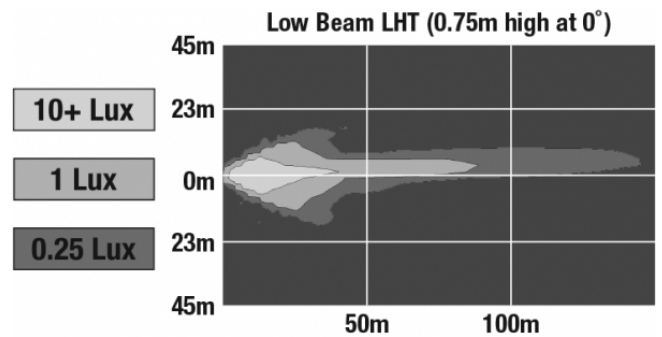

### Product Information

<b>Description</b>	Model 8800 EVO 2 - 12/24V LED Headlight Insert - Black (Low Beam)
<b>Height</b>	107.19 mm / 4.22 in
<b>Width</b>	167.64 mm / 6.6 in
<b>Depth</b>	84.90 mm / 3.34 in
<b>Shape</b>	Rectangular
<b>Outer Lens Material</b>	Hardcoated Polycarbonate
<b>Outer Lens Color</b>	Clear
<b>Housing Material</b>	Die-Cast Aluminum
<b>Housing Color</b>	Black
<b>Bezel Color</b>	Black
<b>Retrofits</b>	1A1 and 2A1 (4" 1 6") sealed beams
<b>Minimum Operating Temperature</b>	-40 °C
<b>Maximum Operating Temperature</b>	65 °C
<b>Connector or Wiring</b>	H4 Connector - AMP (#172615-2)
<b>Mating Connector</b>	LH Terminal - AMP (#172795-1); RH Terminal - AMP (#172796-1)
<b>Shipping Weight</b>	2.30 lbs / 1.04 kgs

### Product Dimensions

## Photometric Specifications

<b>Raw Lumen Output</b>	2,830
<b>Effective Lumen Output</b>	782
<b>Candela Output</b>	29,800
<b>Nominal LED Color Temperature</b>	5000 K
<b>Beam Pattern(s)</b>	Forward Lighting - Low Beam (ECE Left Hand)