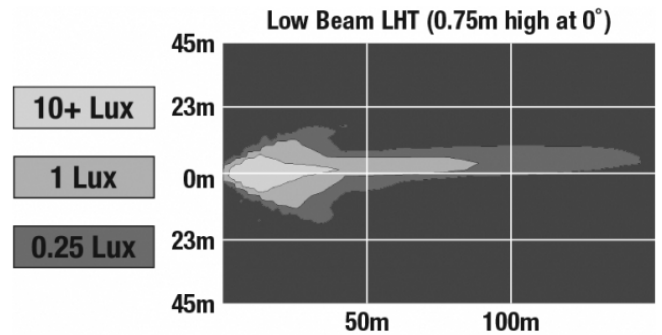

### Product Information

<b>Description</b>	Model 8800 EVO 2 - 12/24V LED Headlight Insert - Black (Low Beam)
<b>Height</b>	107.19 mm / 4.22 in
<b>Width</b>	167.64 mm / 6.6 in
<b>Depth</b>	84.90 mm / 3.34 in
<b>Shape</b>	Rectangular
<b>Outer Lens Material</b>	Hardcoated Polycarbonate
<b>Outer Lens Color</b>	Clear
<b>Housing Material</b>	Die-Cast Aluminum
<b>Housing Color</b>	Black
<b>Bezel Color</b>	Black
<b>Retrofits</b>	1A1 and 2A1 (4" 1 6") sealed beams
<b>Minimum Operating Temperature</b>	-40 °C
<b>Maximum Operating Temperature</b>	65 °C
<b>Connector or Wiring</b>	H4 Connector - AMP (#172615-2)
<b>Mating Connector</b>	LH Terminal - AMP (#172795-1); RH Terminal - AMP (#172796-1)
<b>Shipping Weight</b>	2.30 lbs / 1.04 kgs

### Product Dimensions

## Photometric Specifications

<b>Raw Lumen Output</b>	2,830
<b>Effective Lumen Output</b>	782
<b>Candela Output</b>	29,800
<b>Nominal LED Color Temperature</b>	5000 K
<b>Beam Pattern(s)</b>	Forward Lighting - Low Beam (ECE Left Hand)