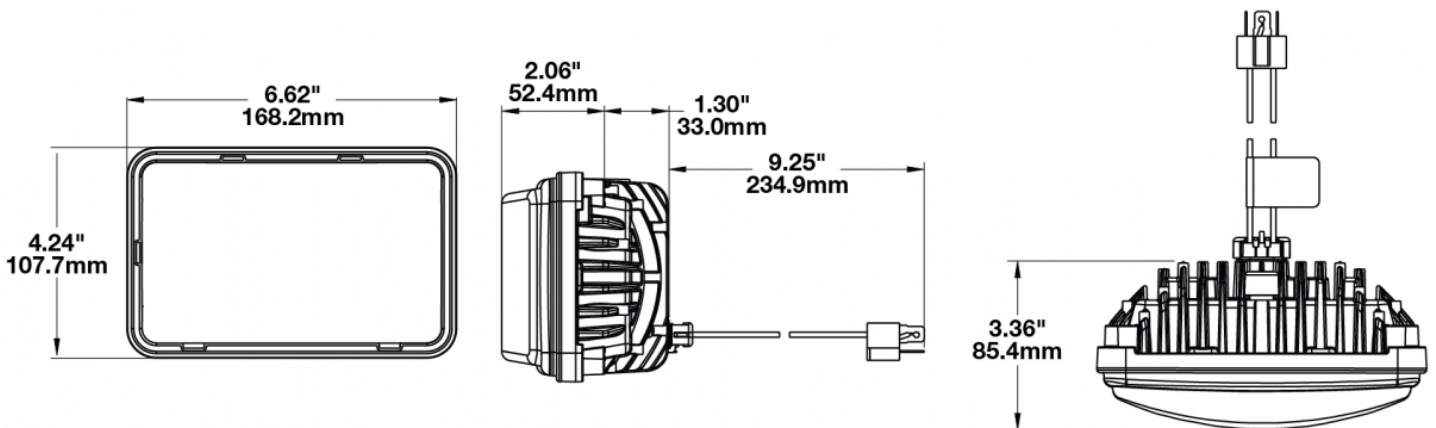

### Product Information

<b>Description</b>	Model 8800 EVO 2 - 12/24V LED Headlight Insert - Black (Low Beam)
<b>Height</b>	107.19 mm / 4.22 in
<b>Width</b>	167.64 mm / 6.6 in
<b>Depth</b>	84.90 mm / 3.34 in
<b>Shape</b>	Rectangular
<b>Outer Lens Material</b>	Hardcoated Polycarbonate
<b>Outer Lens Color</b>	Clear
<b>Housing Material</b>	Die-Cast Aluminum
<b>Housing Color</b>	Black
<b>Bezel Color</b>	Black
<b>Retrofits</b>	1A1 and 2A1 (4" 1 6") sealed beams
<b>Minimum Operating Temperature</b>	-40 °C
<b>Maximum Operating Temperature</b>	65 °C
<b>Connector or Wiring</b>	H4 Connector - AMP (#172615-2)
<b>Mating Connector</b>	LH Terminal - AMP (#172795-1); RH Terminal - AMP (#172796-1)
<b>Shipping Weight</b>	2.30 lbs / 1.04 kgs

### Product Dimensions

## Photometric Specifications

<b>Raw Lumen Output</b>	2,830
<b>Effective Lumen Output</b>	782
<b>Candela Output</b>	29,800
<b>Nominal LED Color Temperature</b>	5000 K
<b>Beam Pattern(s)</b>	Forward Lighting - Low Beam (ECE Left Hand)