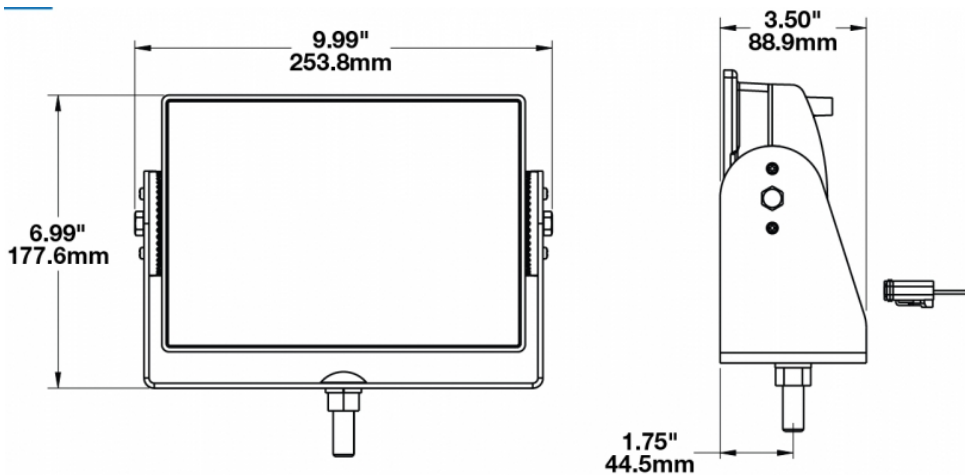

LED Work Light – Model 523

0551451

Product Information

Description	Model 523 - 12/24V LED Worklight - Wide Flood Beam
Height	177.55 mm / 6.99 in
Width	253.75 mm / 9.99 in
Depth	88.90 mm / 3.5 in
Shape	Rectangular
Outer Lens Material	Glass
Outer Lens Color	Clear
Housing Material	Die-Cast Aluminum
Housing Color	Black
Mounting Hardware Description	(x1) 1/2"-Mounting Bolt
Mounting Type	Universal Pedestal Mount
Maximum Operating Temperature	65 °C
Connector or Wiring	Integrated 2-Pin Deutsch Weather-Proof Socket (DT04-2P)
Product Weight	6.72 lbs / 3.05 kgs
Shipping Weight	8.40 lbs / 3.81 kgs

Product Dimensions

Electrical Specifications

Input Voltage	12-24V DC
Current Draw	6.7A @ 12V DC 3.7A @ 24V DC

Photometric Specifications

Raw Lumen Output	8,100
Effective Lumen Output	3,900
Nominal LED Color Temperature	5000 K
Beam Pattern(s)	Forward Lighting - Flood (Super Wide)

Model 523 - Wide Flood Beam

Beam Measurements - 1 Lux

Lamp Mounting: 2.15m High -10° Down

Additional Specifications

IP Rating	IP67
Warranty	Please refer to the Warranty Statement which is available for download on the website
Pack Quantity	1