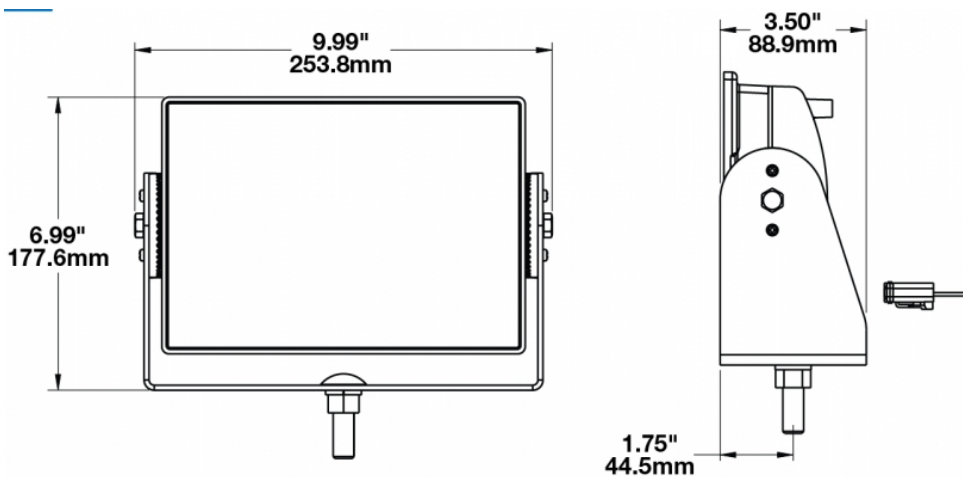

LED Work Light – Model 523

0551451

Product Information

Description	Model 523 - 12/24V LED Worklight - Wide Flood Beam
Height	177.55 mm / 6.99 in
Width	253.75 mm / 9.99 in
Depth	88.90 mm / 3.5 in
Shape	Rectangular
Outer Lens Material	Glass
Outer Lens Color	Clear
Housing Material	Die-Cast Aluminum
Housing Color	Black
Mounting Hardware Description	(x1) 1/2"-Mounting Bolt
Mounting Type	Universal Pedestal Mount
Maximum Operating Temperature	65 °C
Connector or Wiring	Integrated 2-Pin Deutsch Weather-Proof Socket (DT04-2P)
Product Weight	6.72 lbs / 3.05 kgs
Shipping Weight	8.40 lbs / 3.81 kgs

Product Dimensions

Electrical Specifications

Input Voltage	12-24V DC
Current Draw	6.7A @ 12V DC 3.7A @ 24V DC

Photometric Specifications

Raw Lumen Output	8,100
Effective Lumen Output	3,900
Nominal LED Color Temperature	5000 K
Beam Pattern(s)	Forward Lighting - Flood (Super Wide)

Model 523 - Wide Flood Beam

Beam Measurements - 1 Lux

Lamp Mounting: 2.15m High -10° Down

Additional Specifications

IP Rating	IP67
Warranty	Please refer to the Warranty Statement which is available for download on the website
Pack Quantity	1