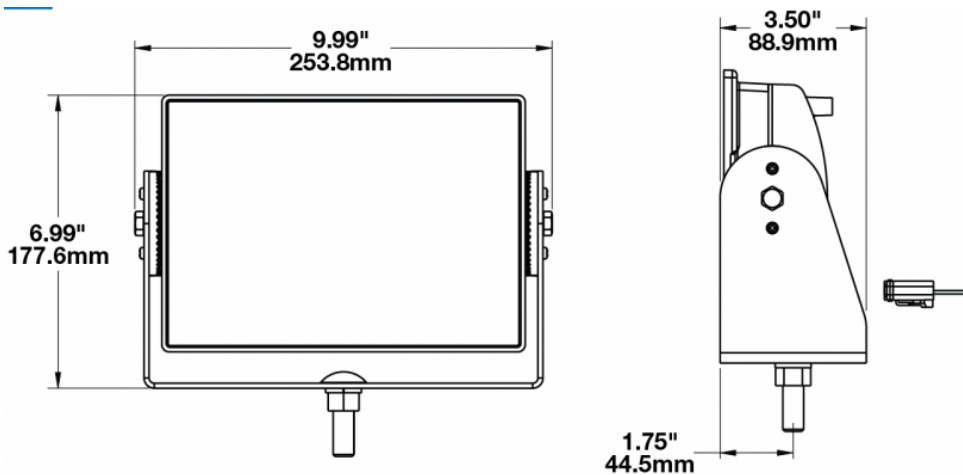

LED Work Light – Model 523

0551451

Product Information

Description	Model 523 - 12/24V LED Worklight - Wide Flood Beam
Height	177.55 mm / 6.99 in
Width	253.75 mm / 9.99 in
Depth	88.90 mm / 3.5 in
Shape	Rectangular
Outer Lens Material	Glass
Outer Lens Color	Clear
Housing Material	Die-Cast Aluminum
Housing Color	Black
Mounting Hardware Description	(x1) 1/2"-Mounting Bolt
Mounting Type	Universal Pedestal Mount
Maximum Operating Temperature	65 °C
Connector or Wiring	Integrated 2-Pin Deutsch Weather-Proof Socket (DT04-2P)
Product Weight	6.72 lbs / 3.05 kgs
Shipping Weight	8.40 lbs / 3.81 kgs

Product Dimensions

Electrical Specifications

Input Voltage	12-24V DC
Current Draw	6.7A @ 12V DC 3.7A @ 24V DC

Photometric Specifications

Raw Lumen Output	8,100
Effective Lumen Output	3,900
Nominal LED Color Temperature	5000 K
Beam Pattern(s)	Forward Lighting - Flood (Super Wide)

Model 523 - Wide Flood Beam

Beam Measurements - 1 Lux

Lamp Mounting: 2.15m High -10° Down

Additional Specifications

IP Rating	IP67
Warranty	Please refer to the Warranty Statement which is available for download on the website
Pack Quantity	1