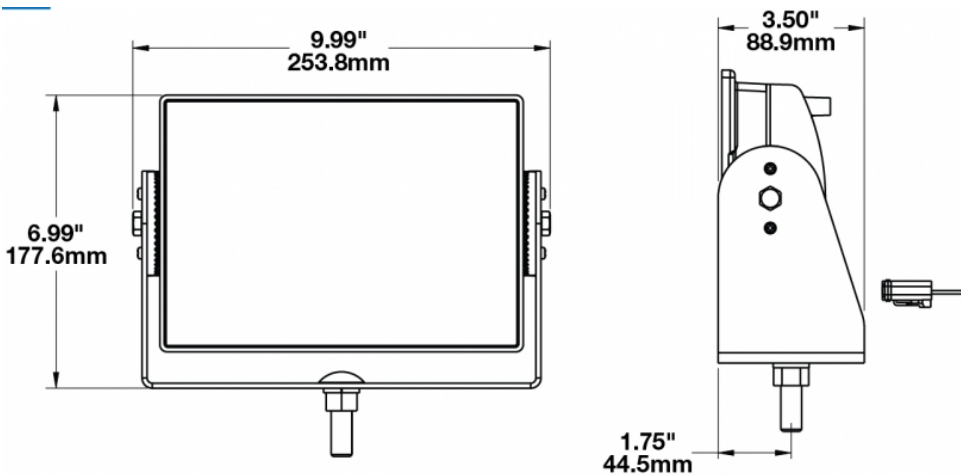

### Product Information

<b>Description</b>	Model 523 - 12/24V LED Worklight - Wide Flood Beam
<b>Height</b>	177.55 mm / 6.99 in
<b>Width</b>	253.75 mm / 9.99 in
<b>Depth</b>	88.90 mm / 3.5 in
<b>Shape</b>	Rectangular
<b>Outer Lens Material</b>	Glass
<b>Outer Lens Color</b>	Clear
<b>Housing Material</b>	Die-Cast Aluminum
<b>Housing Color</b>	Black
<b>Mounting Hardware Description</b>	(x1) 1/2"-Mounting Bolt
<b>Mounting Type</b>	Universal Pedestal Mount
<b>Maximum Operating Temperature</b>	65 °C
<b>Connector or Wiring</b>	Integrated 2-Pin Deutsch Weather-Proof Socket (DT04-2P)
<b>Product Weight</b>	6.72 lbs / 3.05 kgs
<b>Shipping Weight</b>	8.40 lbs / 3.81 kgs

### Product Dimensions

Beam Measurements - 1 Lux

Lamp Mounting: 2.15m High -10° Down