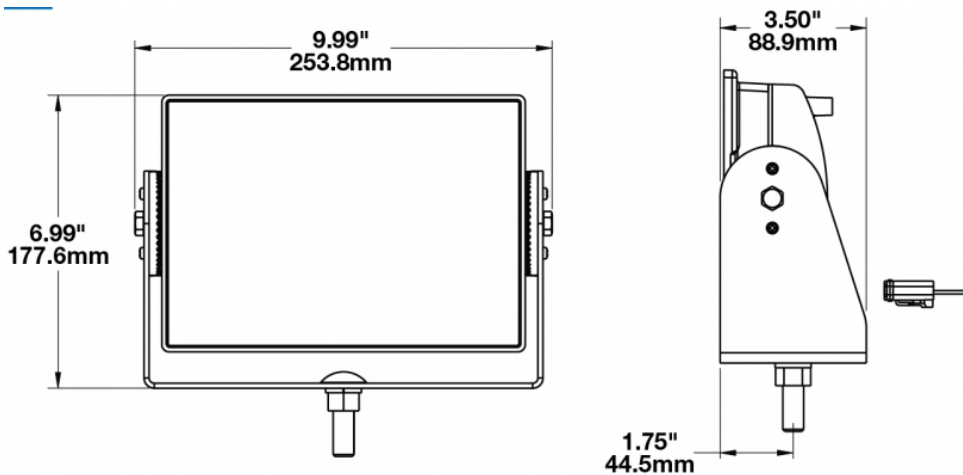

### Product Information

<b>Description</b>	Model 523 - 12/24V LED Worklight - Wide Flood Beam
<b>Height</b>	177.55 mm / 6.99 in
<b>Width</b>	253.75 mm / 9.99 in
<b>Depth</b>	88.90 mm / 3.5 in
<b>Shape</b>	Rectangular
<b>Outer Lens Material</b>	Glass
<b>Outer Lens Color</b>	Clear
<b>Housing Material</b>	Die-Cast Aluminum
<b>Housing Color</b>	Black
<b>Mounting Hardware Description</b>	(x1) 1/2"-Mounting Bolt
<b>Mounting Type</b>	Universal Pedestal Mount
<b>Maximum Operating Temperature</b>	65 °C
<b>Connector or Wiring</b>	Integrated 2-Pin Deutsch Weather-Proof Socket (DT04-2P)
<b>Product Weight</b>	6.72 lbs / 3.05 kgs
<b>Shipping Weight</b>	8.40 lbs / 3.81 kgs

### Product Dimensions

Beam Measurements - 1 Lux

Lamp Mounting: 2.15m High -10° Down