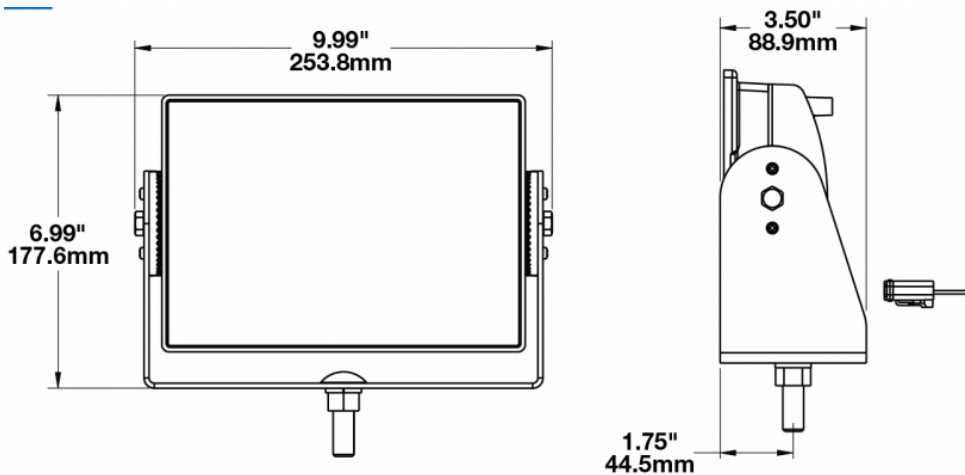

LED Work Light – Model 523

0551441

Product Information

Description	Model 523 - 12/24V LED Worklight - Narrow Flood Beam
Height	177.55 mm / 6.99 in
Width	253.75 mm / 9.99 in
Depth	88.90 mm / 3.5 in
Shape	Rectangular
Outer Lens Material	Glass
Outer Lens Color	Clear
Housing Material	Die-Cast Aluminum
Housing Color	Black
Mounting Hardware Description	(x1) 1/2"-Mounting Bolt
Mounting Type	Universal Pedestal Mount
Maximum Operating Temperature	65 °C
Connector or Wiring	Integrated 2-Pin Deutsch Weather-Proof Socket (DT04-2P)
Product Weight	6.72 lbs / 3.05 kgs
Shipping Weight	8.40 lbs / 3.81 kgs

Product Dimensions

Electrical Specifications

Input Voltage	12-24V AC
Current Draw	6.7A @ 12V AC 3.7A @ 24V AC

Photometric Specifications

Raw Lumen Output	8,100
Effective Lumen Output	3,900
Nominal LED Color Temperature	5000 K
Beam Pattern(s)	Forward Lighting - Flood (Narrow)

Model 523 - Narrow Flood Beam

Beam Measurements - 1 Lux

Lamp Mounting: 2.15m High -10° Down

Additional Specifications

IP Rating	IP67
Warranty	Please refer to the Warranty Statement which is available for download on the website
Pack Quantity	1