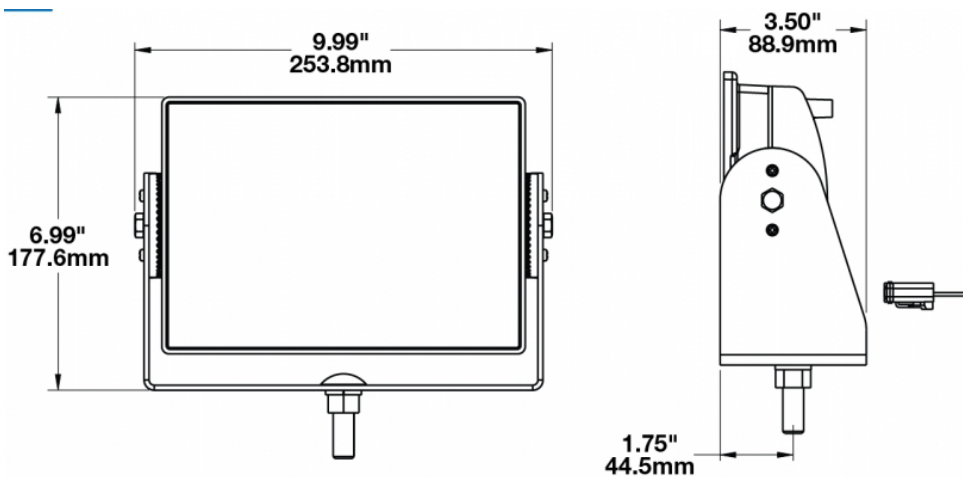

### Product Information

<b>Description</b>	Model 523 - 12/24V LED Worklight - Narrow Flood Beam
<b>Height</b>	177.55 mm / 6.99 in
<b>Width</b>	253.75 mm / 9.99 in
<b>Depth</b>	88.90 mm / 3.5 in
<b>Shape</b>	Rectangular
<b>Outer Lens Material</b>	Glass
<b>Outer Lens Color</b>	Clear
<b>Housing Material</b>	Die-Cast Aluminum
<b>Housing Color</b>	Black
<b>Mounting Hardware Description</b>	(x1) 1/2"-Mounting Bolt
<b>Mounting Type</b>	Universal Pedestal Mount
<b>Maximum Operating Temperature</b>	65 °C
<b>Connector or Wiring</b>	Integrated 2-Pin Deutsch Weather-Proof Socket (DT04-2P)
<b>Product Weight</b>	6.72 lbs / 3.05 kgs
<b>Shipping Weight</b>	8.40 lbs / 3.81 kgs

### Product Dimensions

Beam Measurements - 1 Lux

Lamp Mounting: 2.15m High -10° Down