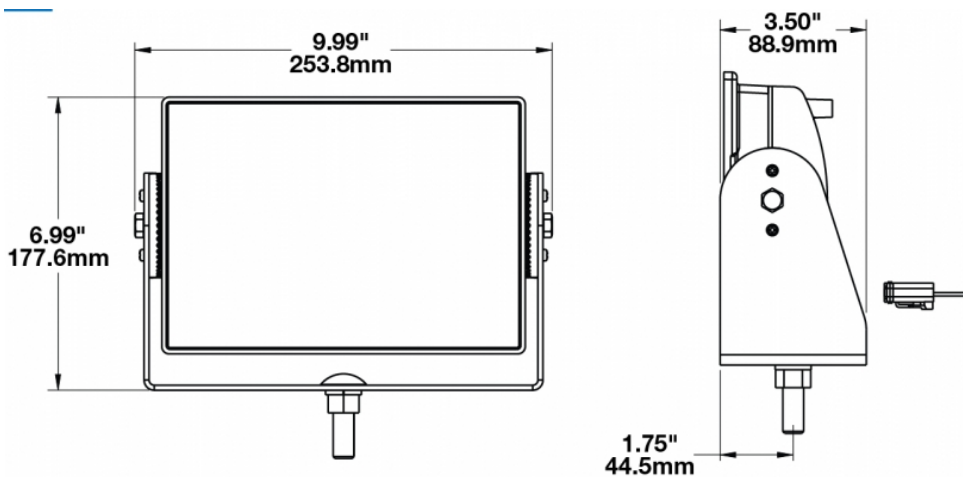

### Product Information

|                                      |   |
|--------------------------------------|---|
| <b>Description</b>                   | Model 523 - 12/24V LED Worklight - Narrow Flood Beam    |
| <b>Height</b>                        | 177.55 mm / 6.99 in                                     |
| <b>Width</b>                         | 253.75 mm / 9.99 in                                     |
| <b>Depth</b>                         | 88.90 mm / 3.5 in                                       |
| <b>Shape</b>                         | Rectangular   |
| <b>Outer Lens Material</b>           | Glass   |
| <b>Outer Lens Color</b>              | Clear   |
| <b>Housing Material</b>              | Die-Cast Aluminum                                       |
| <b>Housing Color</b>                 | Black   |
| <b>Mounting Hardware Description</b> | (x1) 1/2"-Mounting Bolt                                 |
| <b>Mounting Type</b>                 | Universal Pedestal Mount                                |
| <b>Maximum Operating Temperature</b> | 65 °C   |
| <b>Connector or Wiring</b>           | Integrated 2-Pin Deutsch Weather-Proof Socket (DT04-2P) |
| <b>Product Weight</b>                | 6.72 lbs / 3.05 kgs                                     |
| <b>Shipping Weight</b>               | 8.40 lbs / 3.81 kgs                                     |

### Product Dimensions

Model 523 - Narrow Flood Beam

Beam Measurements - 1 Lux

Lamp Mounting: 2.15m High -10° Down