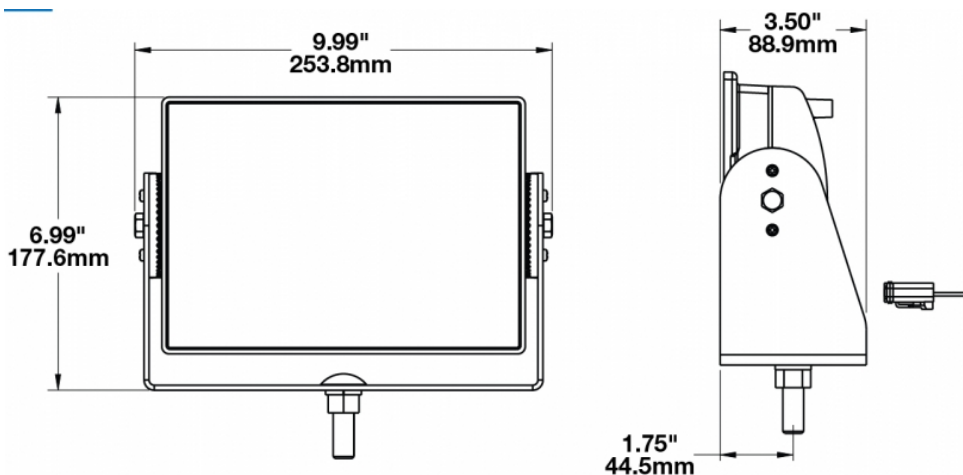

LED Work Light – Model 523

0551441

Product Information

Description	Model 523 - 12/24V LED Worklight - Narrow Flood Beam
Height	177.55 mm / 6.99 in
Width	253.75 mm / 9.99 in
Depth	88.90 mm / 3.5 in
Shape	Rectangular
Outer Lens Material	Glass
Outer Lens Color	Clear
Housing Material	Die-Cast Aluminum
Housing Color	Black
Mounting Hardware Description	(x1) 1/2"-Mounting Bolt
Mounting Type	Universal Pedestal Mount
Maximum Operating Temperature	65 °C
Connector or Wiring	Integrated 2-Pin Deutsch Weather-Proof Socket (DT04-2P)
Product Weight	6.72 lbs / 3.05 kgs
Shipping Weight	8.40 lbs / 3.81 kgs

Product Dimensions

Electrical Specifications

Input Voltage	12-24V AC
Current Draw	6.7A @ 12V AC 3.7A @ 24V AC

Photometric Specifications

Raw Lumen Output	8,100
Effective Lumen Output	3,900
Nominal LED Color Temperature	5000 K
Beam Pattern(s)	Forward Lighting - Flood (Narrow)

Model 523 - Narrow Flood Beam

Beam Measurements - 1 Lux

Lamp Mounting: 2.15m High -10° Down

Additional Specifications

IP Rating	IP67
Warranty	Please refer to the Warranty Statement which is available for download on the website
Pack Quantity	1