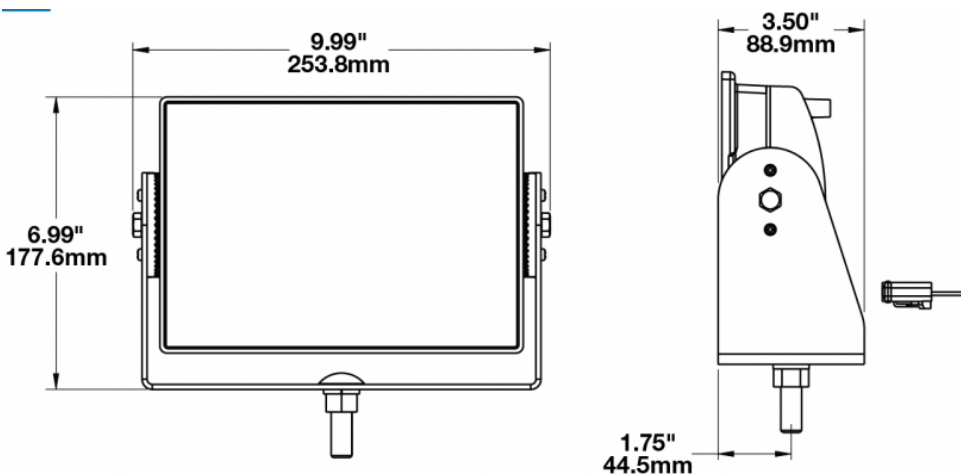

LED Work Light – Model 523

0551431

Product Information

Description	Model 523 - 12/24V LED Worklight - Medium Flood Beam
Height	177.55 mm / 6.99 in
Width	253.75 mm / 9.99 in
Depth	88.90 mm / 3.5 in
Shape	Rectangular
Outer Lens Material	Glass
Outer Lens Color	Clear
Housing Material	Die-Cast Aluminum
Housing Color	Black
Mounting Hardware Description	(x1) 1/2"-Mounting Bolt
Mounting Type	Universal Pedestal Mount
Maximum Operating Temperature	65 °C
Connector or Wiring	Integrated 2-Pin Deutsch Weather-Proof Socket (DT04-2P)
Product Weight	6.72 lbs / 3.05 kgs

Product Dimensions

Electrical Specifications

Input Voltage	12-24V DC
Current Draw	6.7A @ 12V DC 3.7A @ 24V DC

Photometric Specifications

Raw Lumen Output	8,100
Effective Lumen Output	3,900
Nominal LED Color Temperature	5000 K
Beam Pattern(s)	Forward Lighting - Flood (Medium)

Model 523 - Medium Flood Beam

Beam Measurements - 1 Lux

Lamp Mounting: 2.15m High -10° Down

Additional Specifications

IP Rating	IP67
Warranty	Please refer to the Warranty Statement which is available for download on the website
Pack Quantity	1