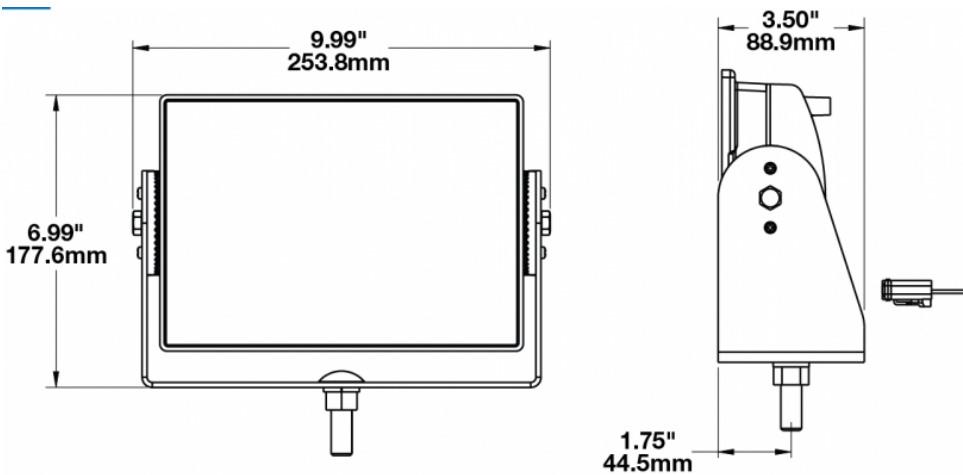

### Product Information

<b>Description</b>	Model 523 - 12/24V LED Worklight - Medium Flood Beam
<b>Height</b>	177.55 mm / 6.99 in
<b>Width</b>	253.75 mm / 9.99 in
<b>Depth</b>	88.90 mm / 3.5 in
<b>Shape</b>	Rectangular
<b>Outer Lens Material</b>	Glass
<b>Outer Lens Color</b>	Clear
<b>Housing Material</b>	Die-Cast Aluminum
<b>Housing Color</b>	Black
<b>Mounting Hardware Description</b>	(x1) 1/2"-Mounting Bolt
<b>Mounting Type</b>	Universal Pedestal Mount
<b>Maximum Operating Temperature</b>	65 °C
<b>Connector or Wiring</b>	Integrated 2-Pin Deutsch Weather-Proof Socket (DT04-2P)
<b>Product Weight</b>	6.72 lbs / 3.05 kgs

### Product Dimensions

Beam Measurements - 1 Lux

Lamp Mounting: 2.15m High -10° Down