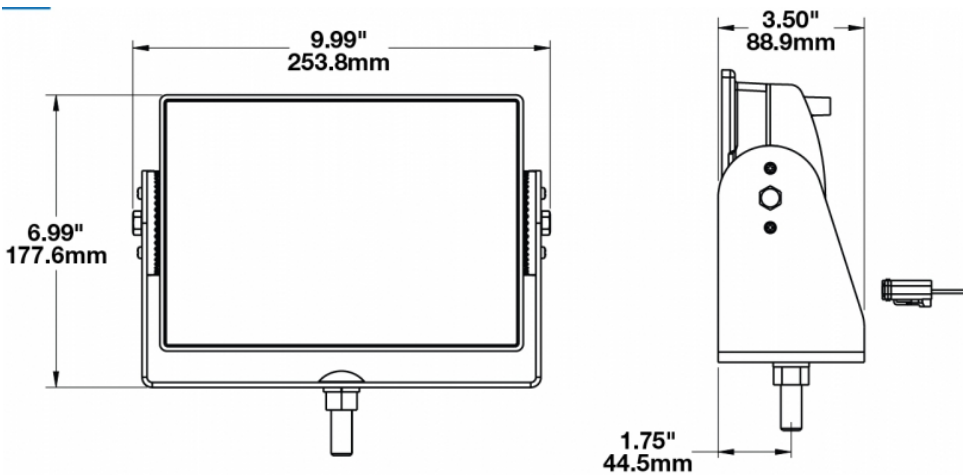

LED Work Light – Model 523

0551431

Product Information

Description	Model 523 - 12/24V LED Worklight - Medium Flood Beam
Height	177.55 mm / 6.99 in
Width	253.75 mm / 9.99 in
Depth	88.90 mm / 3.5 in
Shape	Rectangular
Outer Lens Material	Glass
Outer Lens Color	Clear
Housing Material	Die-Cast Aluminum
Housing Color	Black
Mounting Hardware Description	(x1) 1/2"-Mounting Bolt
Mounting Type	Universal Pedestal Mount
Maximum Operating Temperature	65 °C
Connector or Wiring	Integrated 2-Pin Deutsch Weather-Proof Socket (DT04-2P)
Product Weight	6.72 lbs / 3.05 kgs

Product Dimensions

Electrical Specifications

Input Voltage	12-24V DC
Current Draw	6.7A @ 12V DC 3.7A @ 24V DC

Photometric Specifications

Raw Lumen Output	8,100
Effective Lumen Output	3,900
Nominal LED Color Temperature	5000 K
Beam Pattern(s)	Forward Lighting - Flood (Medium)

Model 523 - Medium Flood Beam

Beam Measurements - 1 Lux

Lamp Mounting: 2.15m High -10° Down

Additional Specifications

IP Rating	IP67
Warranty	Please refer to the Warranty Statement which is available for download on the website
Pack Quantity	1