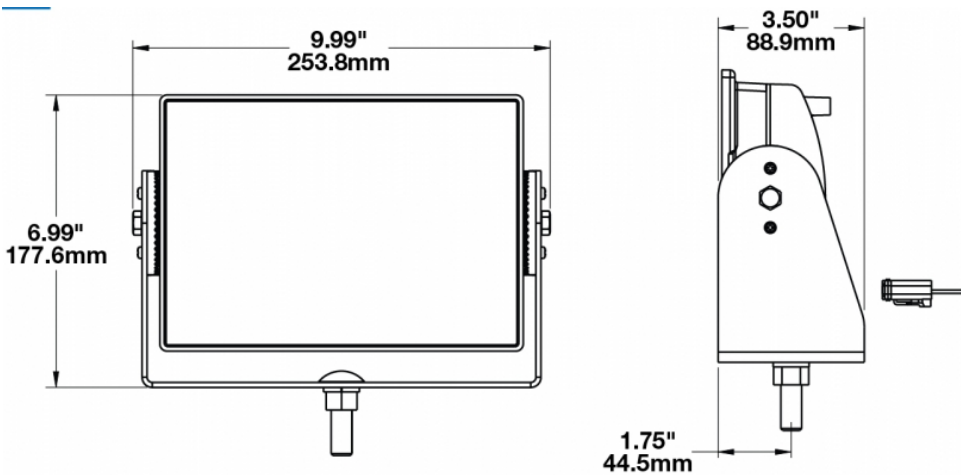

LED Work Light – Model 523

0551431

Product Information

Description	Model 523 - 12/24V LED Worklight - Medium Flood Beam
Height	177.55 mm / 6.99 in
Width	253.75 mm / 9.99 in
Depth	88.90 mm / 3.5 in
Shape	Rectangular
Outer Lens Material	Glass
Outer Lens Color	Clear
Housing Material	Die-Cast Aluminum
Housing Color	Black
Mounting Hardware Description	(x1) 1/2"-Mounting Bolt
Mounting Type	Universal Pedestal Mount
Maximum Operating Temperature	65 °C
Connector or Wiring	Integrated 2-Pin Deutsch Weather-Proof Socket (DT04-2P)
Product Weight	6.72 lbs / 3.05 kgs

Product Dimensions

Electrical Specifications

Input Voltage	12-24V DC
Current Draw	6.7A @ 12V DC 3.7A @ 24V DC

Photometric Specifications

Raw Lumen Output	8,100
Effective Lumen Output	3,900
Nominal LED Color Temperature	5000 K
Beam Pattern(s)	Forward Lighting - Flood (Medium)

Model 523 - Medium Flood Beam

Beam Measurements - 1 Lux

Lamp Mounting: 2.15m High -10° Down

Additional Specifications

IP Rating	IP67
Warranty	Please refer to the Warranty Statement which is available for download on the website
Pack Quantity	1