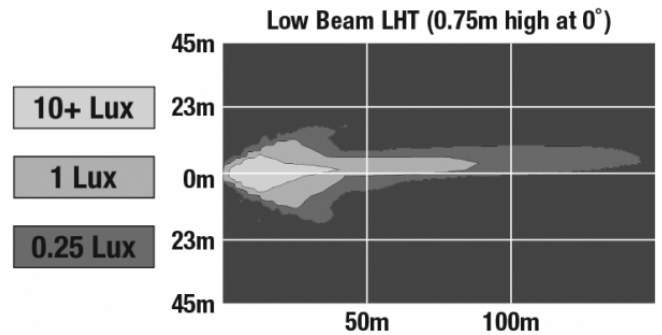

### Product Information

<b>Description</b>	Model 8800 EVO 2 - 12/24V LED Headlight Insert - Chrome (Low Beam)
<b>Height</b>	107.19 mm / 4.22 in
<b>Width</b>	167.64 mm / 6.6 in
<b>Depth</b>	84.90 mm / 3.34 in
<b>Shape</b>	Rectangular
<b>Outer Lens Material</b>	Hardcoated Polycarbonate
<b>Outer Lens Color</b>	Clear
<b>Housing Material</b>	Die-Cast Aluminum
<b>Housing Color</b>	Black
<b>Bezel Color</b>	Chrome
<b>Retrofits</b>	1A1 and 2A1 (4" 1 6") sealed beams
<b>Minimum Operating Temperature</b>	-40 °C
<b>Maximum Operating Temperature</b>	65 °C
<b>Connector or Wiring</b>	H4 Connector - AMP (#172615-2)
<b>Mating Connector</b>	LH Terminal - AMP (#172795-1); RH Terminal - AMP (#172796-1)
<b>Shipping Weight</b>	2.30 lbs / 1.04 kgs

### Product Dimensions

## Photometric Specifications

<b>Raw Lumen Output</b>	2,830
<b>Effective Lumen Output</b>	782
<b>Candela Output</b>	29,800
<b>Nominal LED Color Temperature</b>	5000 K
<b>Beam Pattern(s)</b>	Forward Lighting - Low Beam (ECE Left Hand)