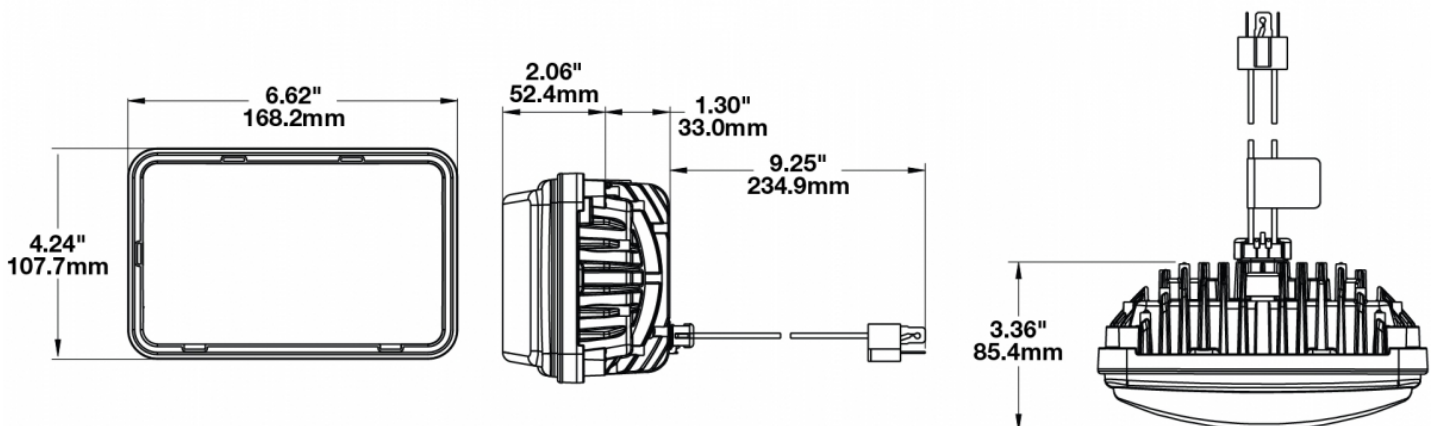

### Product Information

<b>Description</b>	Model 8800 EVO 2 - 12/24V LED Headlight Insert - Chrome (Low Beam)
<b>Height</b>	107.19 mm / 4.22 in
<b>Width</b>	167.64 mm / 6.6 in
<b>Depth</b>	84.90 mm / 3.34 in
<b>Shape</b>	Rectangular
<b>Outer Lens Material</b>	Hardcoated Polycarbonate
<b>Outer Lens Color</b>	Clear
<b>Housing Material</b>	Die-Cast Aluminum
<b>Housing Color</b>	Black
<b>Bezel Color</b>	Chrome
<b>Retrofits</b>	1A1 and 2A1 (4" 1 6") sealed beams
<b>Minimum Operating Temperature</b>	-40 °C
<b>Maximum Operating Temperature</b>	65 °C
<b>Connector or Wiring</b>	H4 Connector - AMP (#172615-2)
<b>Mating Connector</b>	LH Terminal - AMP (#172795-1); RH Terminal - AMP (#172796-1)
<b>Shipping Weight</b>	2.30 lbs / 1.04 kgs

### Product Dimensions

## Photometric Specifications

<b>Raw Lumen Output</b>	2,830
<b>Effective Lumen Output</b>	782
<b>Candela Output</b>	29,800
<b>Nominal LED Color Temperature</b>	5000 K
<b>Beam Pattern(s)</b>	Forward Lighting - Low Beam (ECE Left Hand)