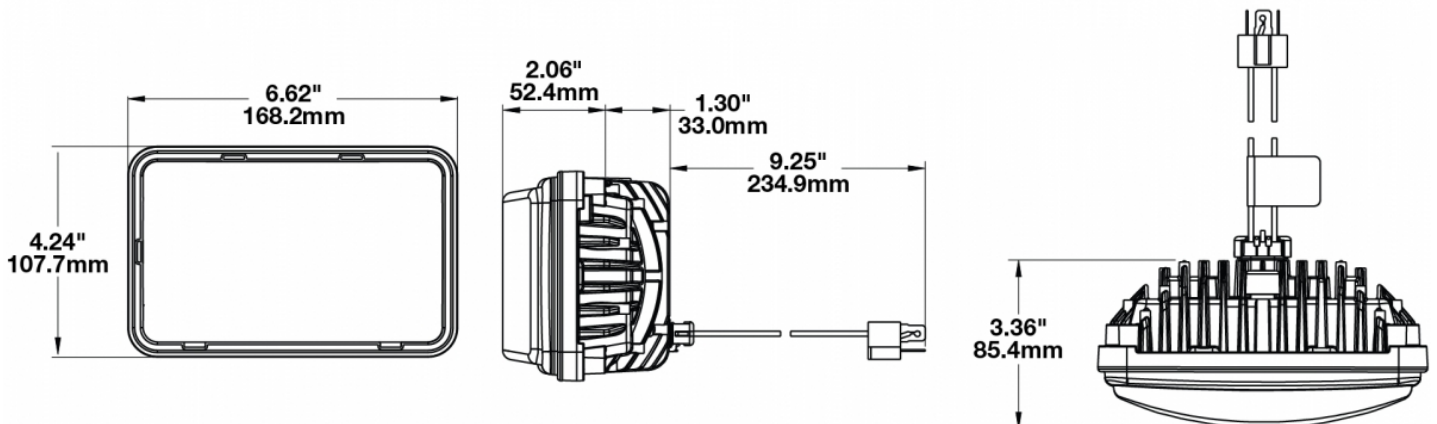

### Product Information

<b>Description</b>	Model 8800 EVO 2 - 12/24V LED Headlight Insert - Chrome (Low Beam)
<b>Height</b>	107.19 mm / 4.22 in
<b>Width</b>	167.64 mm / 6.6 in
<b>Depth</b>	84.90 mm / 3.34 in
<b>Shape</b>	Rectangular
<b>Outer Lens Material</b>	Hardcoated Polycarbonate
<b>Outer Lens Color</b>	Clear
<b>Housing Material</b>	Die-Cast Aluminum
<b>Housing Color</b>	Black
<b>Bezel Color</b>	Chrome
<b>Retrofits</b>	1A1 and 2A1 (4" 1 6") sealed beams
<b>Minimum Operating Temperature</b>	-40 °C
<b>Maximum Operating Temperature</b>	65 °C
<b>Connector or Wiring</b>	H4 Connector - AMP (#172615-2)
<b>Mating Connector</b>	LH Terminal - AMP (#172795-1); RH Terminal - AMP (#172796-1)
<b>Shipping Weight</b>	2.30 lbs / 1.04 kgs

### Product Dimensions

## Photometric Specifications

<b>Raw Lumen Output</b>	2,830
<b>Effective Lumen Output</b>	782
<b>Candela Output</b>	29,800
<b>Nominal LED Color Temperature</b>	5000 K
<b>Beam Pattern(s)</b>	Forward Lighting - Low Beam (ECE Left Hand)