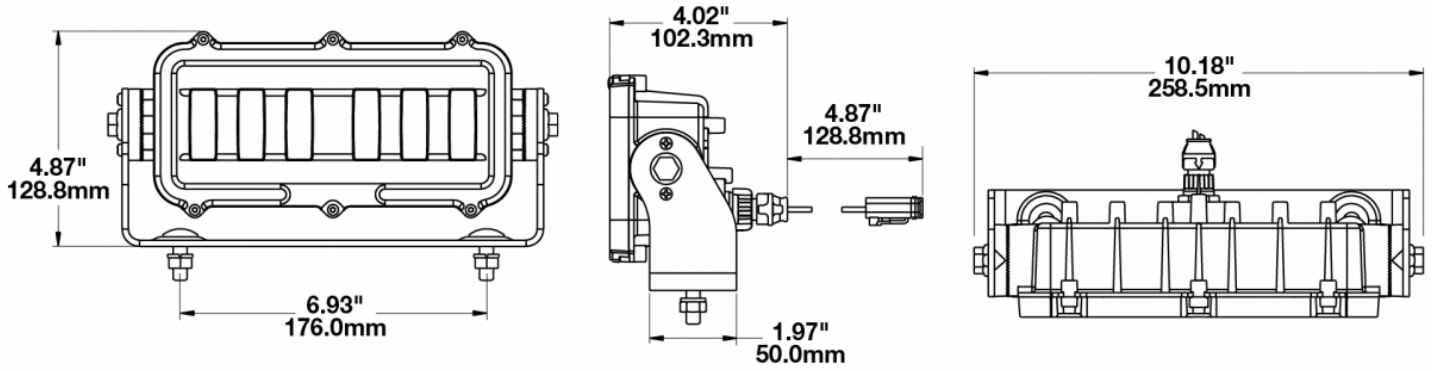

LED Fog Lights - Model 527

0551261

Product Information

Description	Model 527 - 12/24V LED Fog Light - White
Height	123.70 mm / 4.87 in
Width	258.57 mm / 10.18 in
Depth	102.11 mm / 4.02 in
Shape	Rectangular
Outer Lens Material	Glass
Outer Lens Color	Clear
Housing Material	Xenoy
Housing Color	Black
Mounting Hardware Description	(x2) M8-1.25 Mounting Bolt
Mounting Type	Universal Pedestal Mount
Minimum Operating Temperature	-40 °C
Maximum Operating Temperature	65 °C
Connector or Wiring	Integrated 2-Pin Deutsch Weatherproof Socket (DT04-2P)
Mating Connector	Integrated 2-Pin Deutsch Weatherproof Plug (DT06-2S)
Product Weight	2.60 lbs / 1.18 kgs
Shipping Weight	5.60 lbs / 2.54 kgs

Product Dimensions

Electrical Specifications

Input Voltage	12-24V AC
Operating Voltage	10-32V AC
Red Wire	Positive
Black Wire	Negative
Current Draw	1.2A @ 12V AC .8A @ 24V AC

Photometric Specifications

Raw Lumen Output	1,500
Effective Lumen Output	640
Beam Pattern(s)	Forward Lighting - Fog