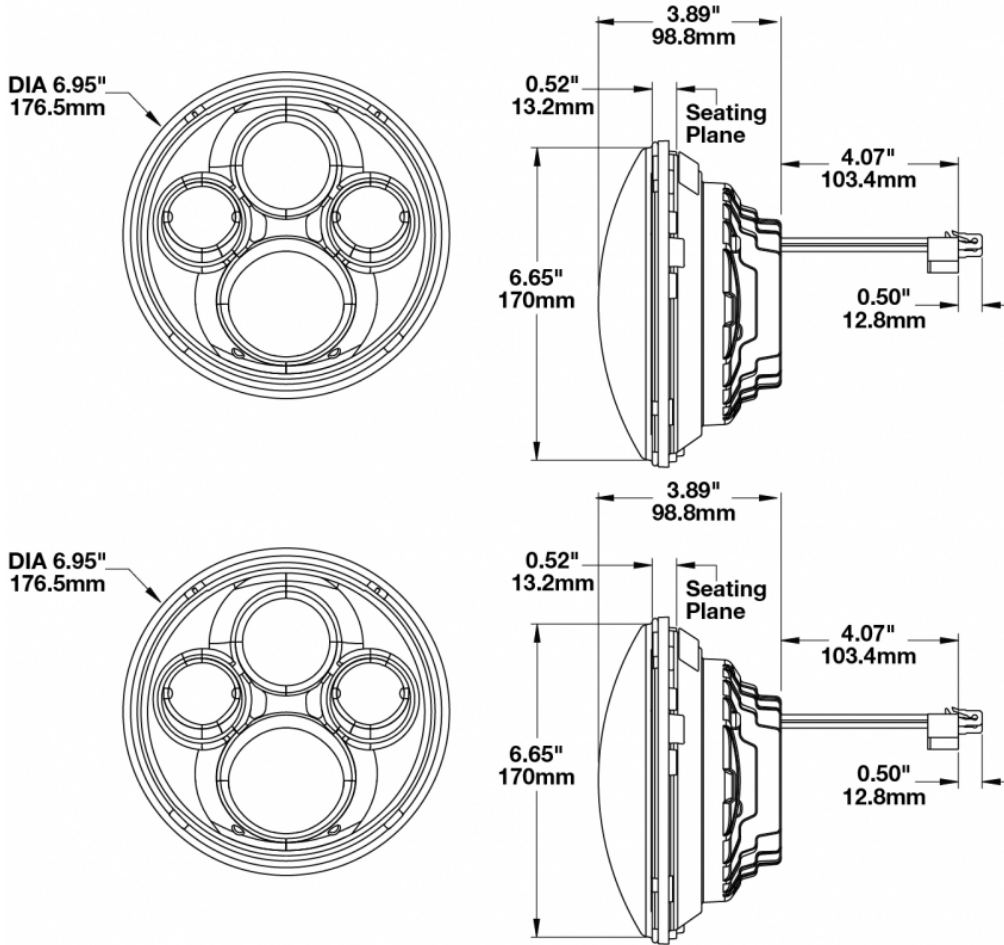

# LED High Beam Headlight – Model 8710

### Product Information

<b>Description</b>	Model 8710 - 12/24V LED Headlight Insert (High Beam Only) - Black
<b>Height</b>	177.80 mm / 7 in
<b>Width</b>	177.80 mm / 7 in
<b>Shape</b>	Round
<b>Outer Lens Material</b>	Polycarbonate
<b>Outer Lens Color</b>	Clear
<b>Housing Color</b>	Black
<b>Bezel Color</b>	Black
<b>Retrofits</b>	PAR 56 High Beam
<b>Minimum Operating Temperature</b>	-40 °C
<b>Maximum Operating Temperature</b>	65 °C
<b>Connector or Wiring</b>	H4
<b>Mating Connector</b>	AMP# 172615-2
<b>Product Weight</b>	2.20 lbs / 1 kgs
<b>Shipping Weight</b>	3.10 lbs / 1.41 kgs

Product Dimensions

Electrical Specifications

<b>Input Voltage</b>	12-24V DC
<b>Operating Voltage</b>	9-32V DC
<b>Black Wire</b>	Ground
<b>white Wire</b>	Positive
<b>Current Draw</b>	4.80A @ 12V DC 2.50A @ 24V DC

## Photometric Specifications

<b>Raw Lumen Output</b>	3,300
<b>Effective Lumen Output</b>	1,440
<b>Candela Output</b>	133,000
<b>Nominal LED Color Temperature</b>	4750 K
<b>Beam Pattern(s)</b>	Forward Lighting - High Beam (ECE)