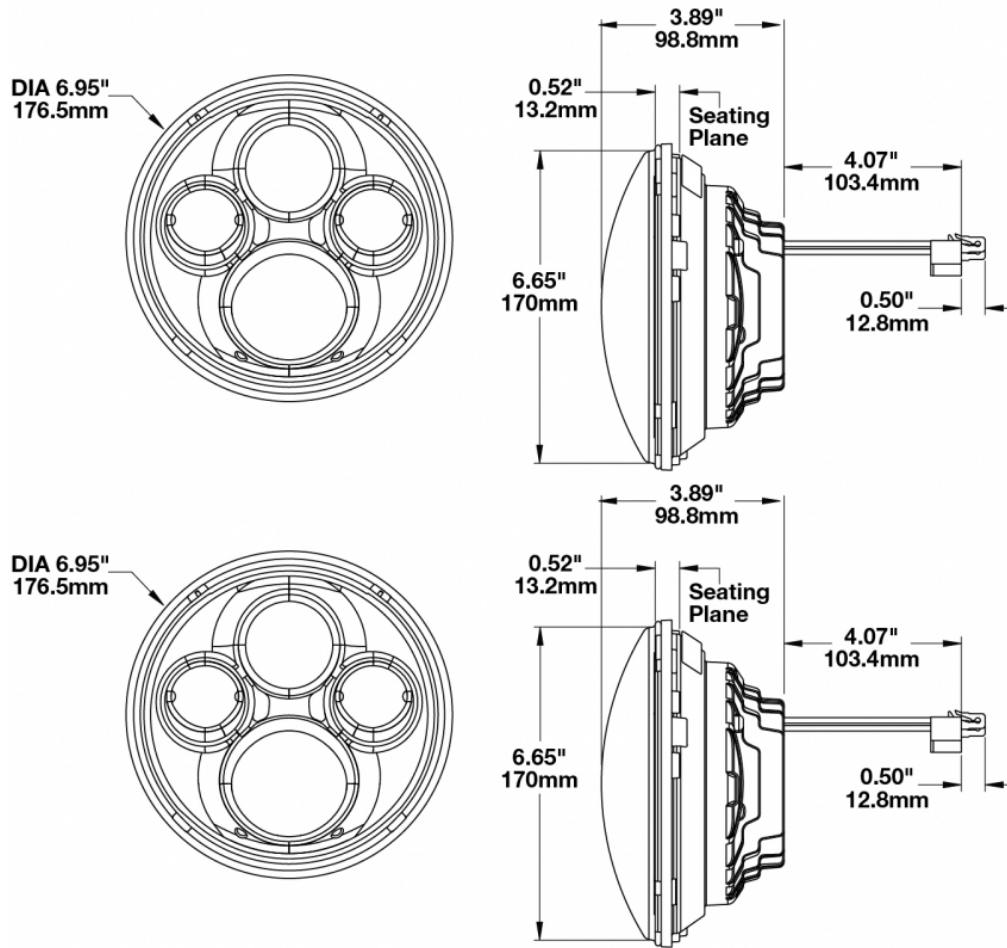

# LED High Beam Headlight – Model 8710

### Product Information

<b>Description</b>	Model 8710 - 12/24V LED Headlight Insert (High Beam Only) - Black
<b>Height</b>	177.80 mm / 7 in
<b>Width</b>	177.80 mm / 7 in
<b>Shape</b>	Round
<b>Outer Lens Material</b>	Polycarbonate
<b>Outer Lens Color</b>	Clear
<b>Housing Color</b>	Black
<b>Bezel Color</b>	Black
<b>Retrofits</b>	PAR 56 High Beam
<b>Minimum Operating Temperature</b>	-40 °C
<b>Maximum Operating Temperature</b>	65 °C
<b>Connector or Wiring</b>	H4
<b>Mating Connector</b>	AMP# 172615-2
<b>Product Weight</b>	2.20 lbs / 1 kgs
<b>Shipping Weight</b>	3.10 lbs / 1.41 kgs

Product Dimensions

Electrical Specifications

<b>Input Voltage</b>	12-24V DC
<b>Operating Voltage</b>	9-32V DC
<b>Black Wire</b>	Ground
<b>white Wire</b>	Positive
<b>Current Draw</b>	4.80A @ 12V DC 2.50A @ 24V DC

## Photometric Specifications

<b>Raw Lumen Output</b>	3,300
<b>Effective Lumen Output</b>	1,440
<b>Candela Output</b>	133,000
<b>Nominal LED Color Temperature</b>	4750 K
<b>Beam Pattern(s)</b>	Forward Lighting - High Beam (ECE)