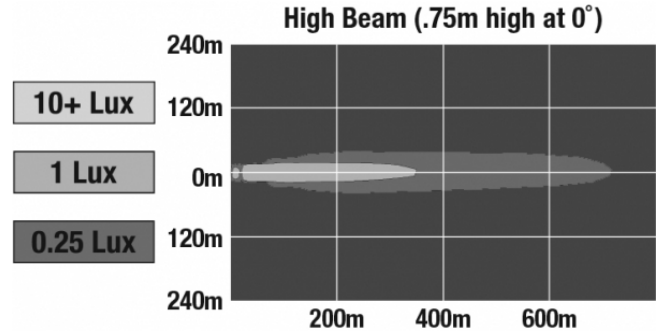

### Product Information

<b>Description</b>	Model 8710 - 12/24V LED Headlight Insert (High Beam Only) - Black
<b>Height</b>	177.80 mm / 7 in
<b>Width</b>	177.80 mm / 7 in
<b>Shape</b>	Round
<b>Outer Lens Material</b>	Polycarbonate
<b>Outer Lens Color</b>	Clear
<b>Housing Color</b>	Black
<b>Bezel Color</b>	Black
<b>Retrofits</b>	PAR 56 High Beam
<b>Minimum Operating Temperature</b>	-40 °C
<b>Maximum Operating Temperature</b>	65 °C
<b>Connector or Wiring</b>	H4
<b>Mating Connector</b>	AMP# 172615-2
<b>Product Weight</b>	2.20 lbs / 1 kgs
<b>Shipping Weight</b>	3.10 lbs / 1.41 kgs

## Photometric Specifications

<b>Raw Lumen Output</b>	3,300
<b>Effective Lumen Output</b>	1,440
<b>Candela Output</b>	133,000
<b>Nominal LED Color Temperature</b>	4750 K
<b>Beam Pattern(s)</b>	Forward Lighting - High Beam (ECE)