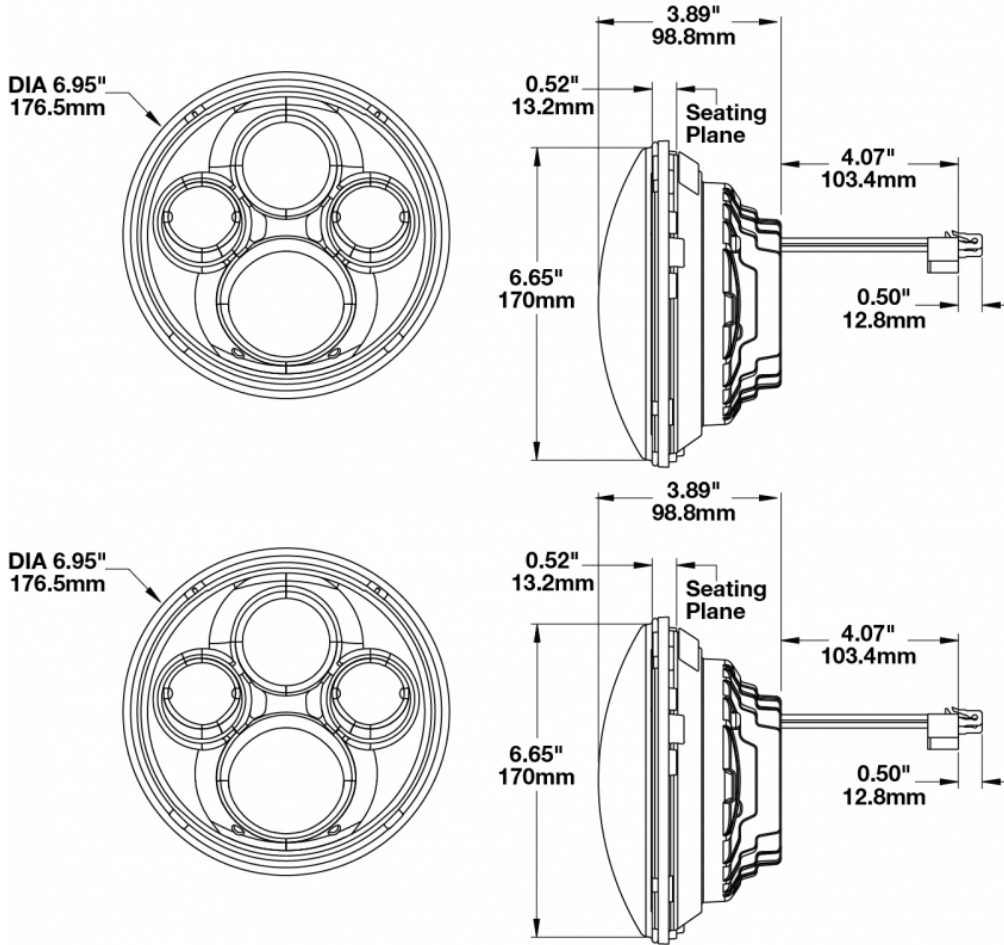

# LED High Beam Headlight – Model 8710

### Product Information

<b>Description</b>	Model 8710 - 12/24V LED Headlight Insert (High Beam Only) - Chrome
<b>Height</b>	177.80 mm / 7 in
<b>Width</b>	177.80 mm / 7 in
<b>Shape</b>	Round
<b>Outer Lens Material</b>	Polycarbonate
<b>Outer Lens Color</b>	Clear
<b>Housing Color</b>	Black
<b>Bezel Color</b>	Chrome
<b>Retrofits</b>	PAR 56 High Beam
<b>Minimum Operating Temperature</b>	-40 °C
<b>Maximum Operating Temperature</b>	66 °C
<b>Connector or Wiring</b>	H4
<b>Mating Connector</b>	AMP# 172615-2
<b>Product Weight</b>	2.20 lbs / 1 kgs
<b>Shipping Weight</b>	3.10 lbs / 1.41 kgs

Product Dimensions

Electrical Specifications

<b>Input Voltage</b>	12-24V DC
<b>Operating Voltage</b>	9-32V DC
<b>Black Wire</b>	Ground
<b>white Wire</b>	Positive
<b>Current Draw</b>	4.80A @ 12V DC 2.50A @ 24V DC

## Photometric Specifications

<b>Raw Lumen Output</b>	3,300
<b>Effective Lumen Output</b>	1,440
<b>Candela Output</b>	133,000
<b>Nominal LED Color Temperature</b>	5000 K
<b>Beam Pattern(s)</b>	Forward Lighting - High Beam (ECE)