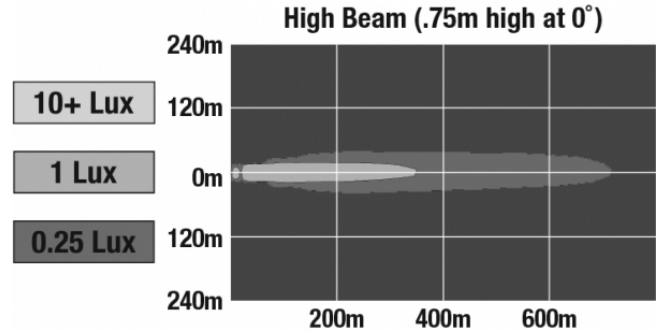

### Product Information

<b>Description</b>	Model 8710 - 12/24V LED Headlight Insert (High Beam Only) - Chrome
<b>Height</b>	177.80 mm / 7 in
<b>Width</b>	177.80 mm / 7 in
<b>Shape</b>	Round
<b>Outer Lens Material</b>	Polycarbonate
<b>Outer Lens Color</b>	Clear
<b>Housing Color</b>	Black
<b>Bezel Color</b>	Chrome
<b>Retrofits</b>	PAR 56 High Beam
<b>Minimum Operating Temperature</b>	-40 °C
<b>Maximum Operating Temperature</b>	66 °C
<b>Connector or Wiring</b>	H4
<b>Mating Connector</b>	AMP# 172615-2
<b>Product Weight</b>	2.20 lbs / 1 kgs
<b>Shipping Weight</b>	3.10 lbs / 1.41 kgs

## Photometric Specifications

<b>Raw Lumen Output</b>	3,300
<b>Effective Lumen Output</b>	1,440
<b>Candela Output</b>	133,000
<b>Nominal LED Color Temperature</b>	5000 K
<b>Beam Pattern(s)</b>	Forward Lighting - High Beam (ECE)