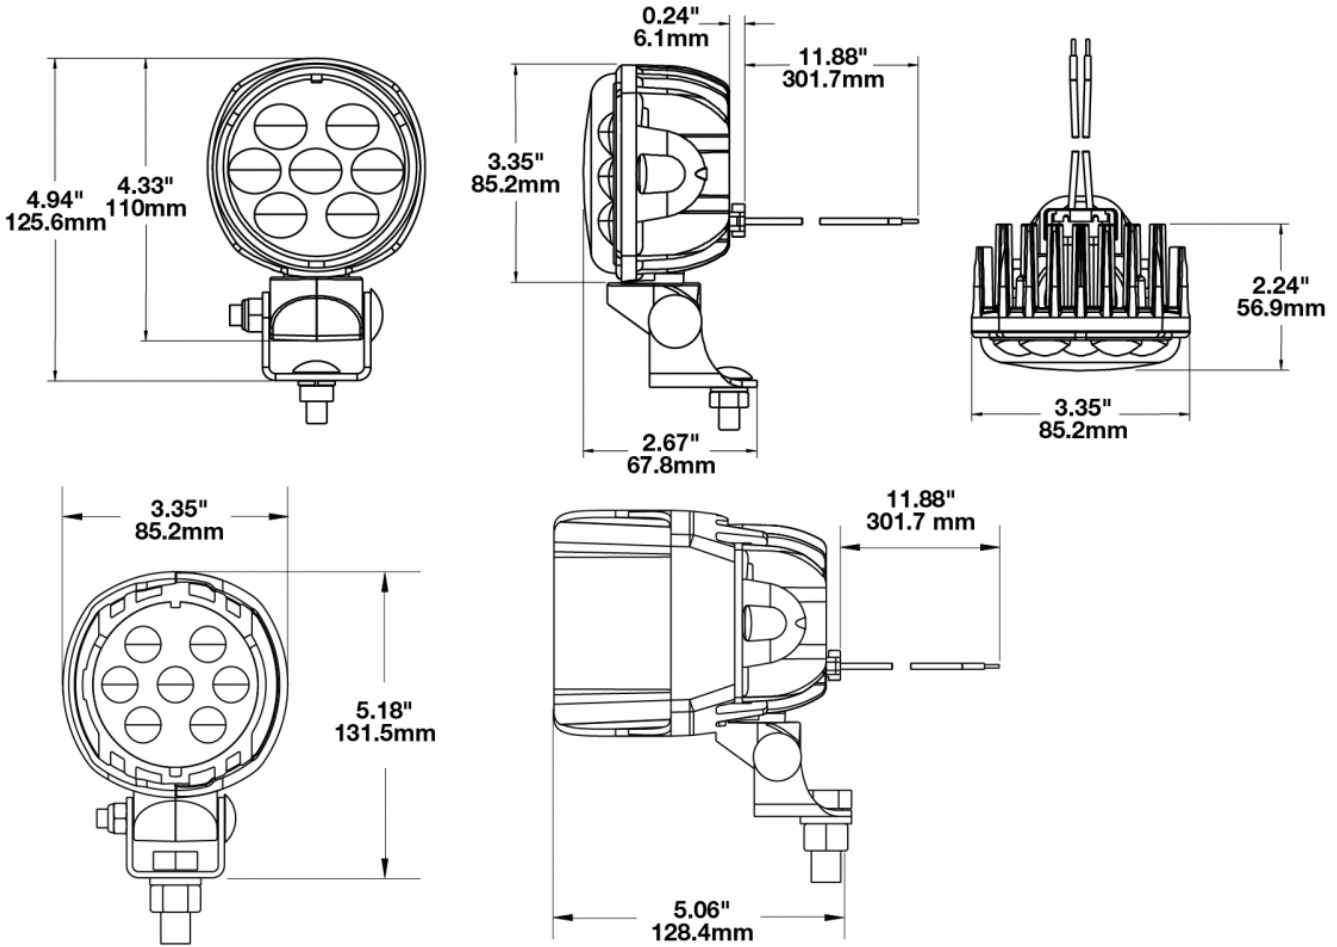

### Product Information

<b>Description</b>	Model 4415 - 12/24V LED Worklight - Trap Beam
<b>Height</b>	125.48 mm / 4.94 in
<b>Width</b>	85.09 mm / 3.35 in
<b>Depth</b>	56.90 mm / 2.24 in
<b>Shape</b>	Round
<b>Outer Lens Material</b>	Polycarbonate
<b>Outer Lens Color</b>	Clear
<b>Housing Material</b>	Die-Cast Aluminum
<b>Housing Color</b>	Black
<b>Mounting Hardware Description</b>	(x1) Bracket and swivel
<b>Minimum Operating Temperature</b>	-40 °C
<b>Maximum Operating Temperature</b>	85 °C
<b>Connector or Wiring</b>	Packard# 12084167
<b>Mating Connector</b>	Packard#12059183
<b>Product Weight</b>	0.90 lbs / 0.41 kgs
<b>Shipping Weight</b>	1.20 lbs / 0.54 kgs

Product Dimensions

Electrical Specifications

<b>Input Voltage</b>	12-24V AC
<b>Operating Voltage</b>	10-32V AC
<b>Red Wire</b>	Positive
<b>Black Wire</b>	Negative
<b>Current Draw</b>	2.20A @ 12V AC 1.10A @ 24V AC

## Photometric Specifications

<b>Raw Lumen Output</b>	2,450
<b>Effective Lumen Output</b>	1,350
<b>Nominal LED Color Temperature</b>	5000 K
<b>Beam Pattern(s)</b>	Forward Lighting - Trapezoid

Model 4415 - Trap Beam

5.5m 21m

Beam Measurements - 1 Lux

Lamp Mounting: 2.15m High -10° Down