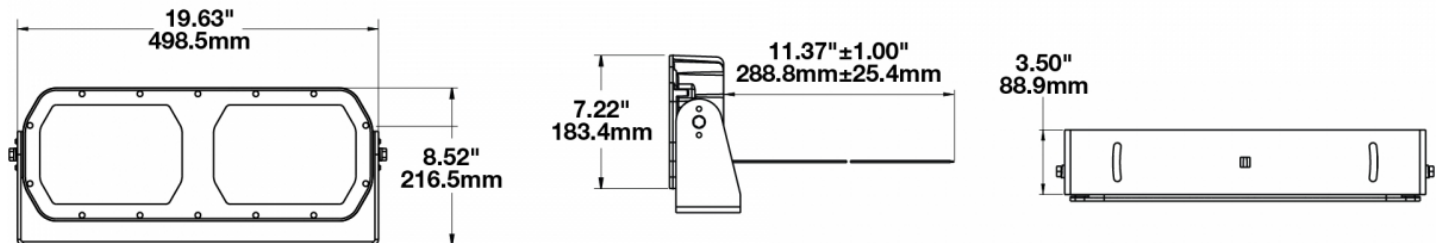

LED Work Light – Model 623

0546691

Product Information

Description	Model 623 - 16/60V LED Worklight - Wide Flood
Height	216.41 mm / 8.52 in
Width	498.60 mm / 19.63 in
Depth	88.90 mm / 3.5 in
Shape	Rectangular
Outer Lens Material	Glass
Outer Lens Color	Clear
Housing Material	Die-Cast Aluminum
Housing Color	Black
Mounting Type	Universal Pedestal Mount
Minimum Operating Temperature	-40 °C
Maximum Operating Temperature	65 °C
Product Weight	18.00 lbs / 8.16 kgs
Additional Information	Wire Harness: SJ000W 6m Harness

Product Dimensions

Electrical Specifications

Input Voltage	24-48V DC
Operating Voltage	16-60V DC
Current Draw	10A @ 24V DC 5A @ 48V DC

Photometric Specifications

Raw Lumen Output	40,000
Effective Lumen Output	20,000
Nominal LED Color Temperature	5700 K
Beam Pattern(s)	Forward Lighting - Flood (Wide)

Model 623 - Wide Flood Beam

Beam Measurements - 1 Lux

Lamp Mounting: 2.15m High -10° Down

Additional Specifications

IP Rating	IP69K
Warranty	Please refer to the Warranty Statement which is available for download on the website
Pack Quantity	1