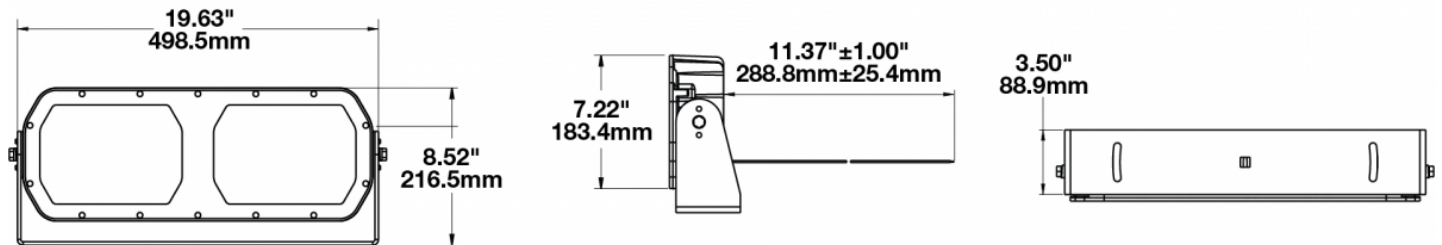

LED Work Light – Model 623

0546691

Product Information

Description	Model 623 - 16/60V LED Worklight - Wide Flood
Height	216.41 mm / 8.52 in
Width	498.60 mm / 19.63 in
Depth	88.90 mm / 3.5 in
Shape	Rectangular
Outer Lens Material	Glass
Outer Lens Color	Clear
Housing Material	Die-Cast Aluminum
Housing Color	Black
Mounting Type	Universal Pedestal Mount
Minimum Operating Temperature	-40 °C
Maximum Operating Temperature	65 °C
Product Weight	18.00 lbs / 8.16 kgs
Additional Information	Wire Harness: SJ000W 6m Harness

Product Dimensions

Electrical Specifications

Input Voltage	24-48V DC
Operating Voltage	16-60V DC
Current Draw	10A @ 24V DC 5A @ 48V DC

Photometric Specifications

Raw Lumen Output	40,000
Effective Lumen Output	20,000
Nominal LED Color Temperature	5700 K
Beam Pattern(s)	Forward Lighting - Flood (Wide)

Model 623 - Wide Flood Beam

Beam Measurements - 1 Lux

Lamp Mounting: 2.15m High -10° Down

Additional Specifications

IP Rating	IP69K
Warranty	Please refer to the Warranty Statement which is available for download on the website
Pack Quantity	1