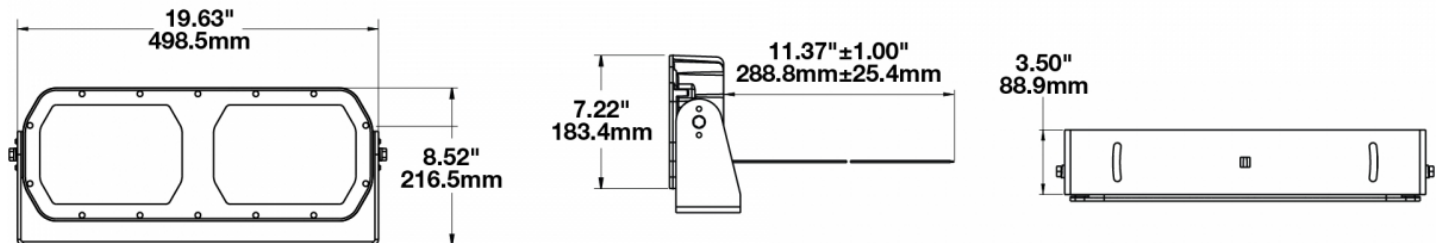

Product Dimensions