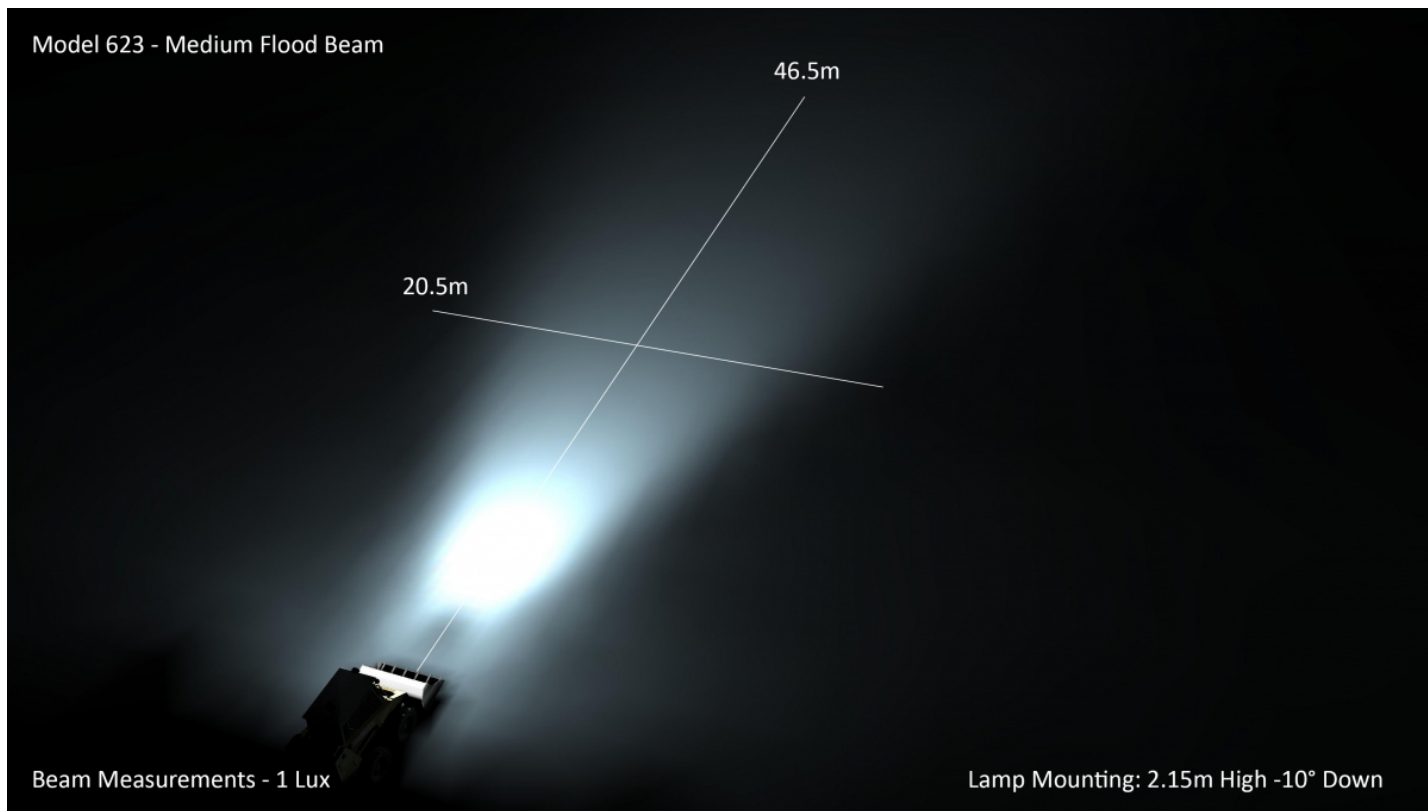

### Product Information

<b>Description</b>	Model 623 - 16/60V LED Worklight - Medium Flood
<b>Height</b>	216.41 mm / 8.52 in
<b>Width</b>	498.60 mm / 19.63 in
<b>Depth</b>	88.90 mm / 3.5 in
<b>Shape</b>	Rectangular
<b>Outer Lens Material</b>	Glass
<b>Outer Lens Color</b>	Clear
<b>Housing Material</b>	Die-Cast Aluminum
<b>Housing Color</b>	Black
<b>Mounting Type</b>	Universal Pedestal Mount
<b>Minimum Operating Temperature</b>	-40 °C
<b>Maximum Operating Temperature</b>	65 °C
<b>Product Weight</b>	18.00 lbs / 8.16 kgs
<b>Additional Information</b>	Wire Harness: SJ000W 6m Harness

## Photometric Specifications

<b>Raw Lumen Output</b>	40,000
<b>Effective Lumen Output</b>	20,000
<b>Nominal LED Color Temperature</b>	5700 K
<b>Beam Pattern(s)</b>	Forward Lighting - Flood (Medium)