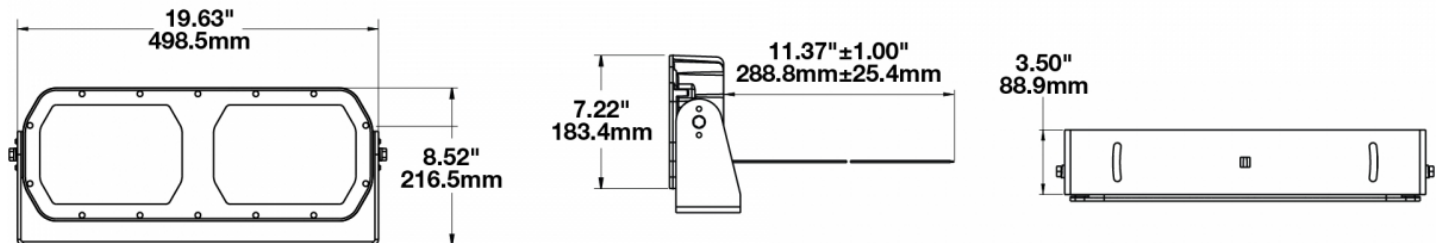

LED Work Light – Model 623

0546681

Product Information

| | |
|--------------------------------------|---|
| Description | Model 623 - 16/60V LED Worklight - Medium Flood |
| Height | 216.41 mm / 8.52 in |
| Width | 498.60 mm / 19.63 in |
| Depth | 88.90 mm / 3.5 in |
| Shape | Rectangular |
| Outer Lens Material | Glass |
| Outer Lens Color | Clear |
| Housing Material | Die-Cast Aluminum |
| Housing Color | Black |
| Mounting Type | Universal Pedestal Mount |
| Minimum Operating Temperature | -40 °C |
| Maximum Operating Temperature | 65 °C |
| Product Weight | 18.00 lbs / 8.16 kgs |
| Additional Information | Wire Harness: SJ000W 6m Harness |

Product Dimensions

Electrical Specifications

| | |
|--------------------------|-----------------------------|
| Input Voltage | 24-48V DC |
| Operating Voltage | 16-60V DC |
| Current Draw | 10A @ 24V DC 5A @ 48V DC |

Photometric Specifications

| | |
|--------------------------------------|-----------------------------------|
| Raw Lumen Output | 40,000 |
| Effective Lumen Output | 20,000 |
| Nominal LED Color Temperature | 5700 K |
| Beam Pattern(s) | Forward Lighting - Flood (Medium) |

Model 623 - Medium Flood Beam

Beam Measurements - 1 Lux

Lamp Mounting: 2.15m High -10° Down

Additional Specifications

| | |
|----------------------|---|
| IP Rating | IP69K |
| Warranty | Please refer to the Warranty Statement which is available for download on the website |
| Pack Quantity | 1 |