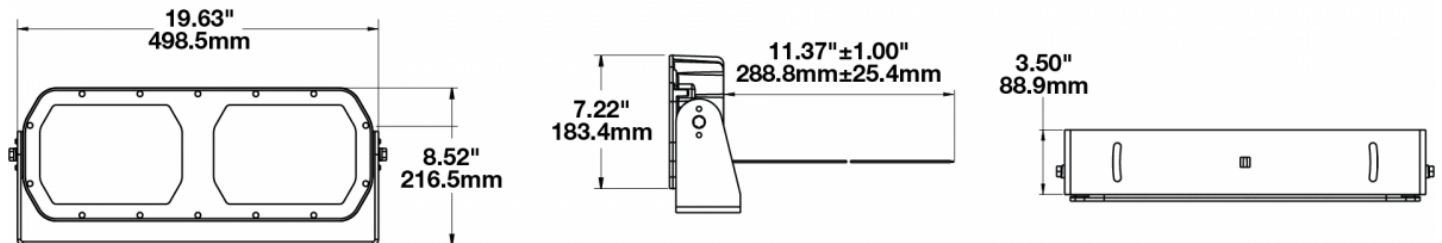

### Product Information

<b>Description</b>	Model 623 - 16/60V LED Worklight - Medium Flood
<b>Height</b>	216.41 mm / 8.52 in
<b>Width</b>	498.60 mm / 19.63 in
<b>Depth</b>	88.90 mm / 3.5 in
<b>Shape</b>	Rectangular
<b>Outer Lens Material</b>	Glass
<b>Outer Lens Color</b>	Clear
<b>Housing Material</b>	Die-Cast Aluminum
<b>Housing Color</b>	Black
<b>Mounting Type</b>	Universal Pedestal Mount
<b>Minimum Operating Temperature</b>	-40 °C
<b>Maximum Operating Temperature</b>	65 °C
<b>Product Weight</b>	18.00 lbs / 8.16 kgs
<b>Additional Information</b>	Wire Harness: SJ000W 6m Harness

### Product Dimensions