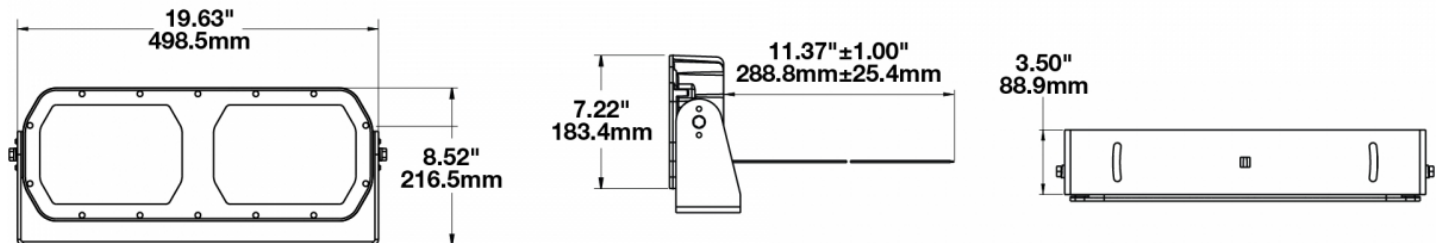

LED Work Light – Model 623

0546681

Product Information

Description	Model 623 - 16/60V LED Worklight - Medium Flood
Height	216.41 mm / 8.52 in
Width	498.60 mm / 19.63 in
Depth	88.90 mm / 3.5 in
Shape	Rectangular
Outer Lens Material	Glass
Outer Lens Color	Clear
Housing Material	Die-Cast Aluminum
Housing Color	Black
Mounting Type	Universal Pedestal Mount
Minimum Operating Temperature	-40 °C
Maximum Operating Temperature	65 °C
Product Weight	18.00 lbs / 8.16 kgs
Additional Information	Wire Harness: SJ000W 6m Harness

Product Dimensions

Electrical Specifications

Input Voltage	24-48V DC
Operating Voltage	16-60V DC
Current Draw	10A @ 24V DC 5A @ 48V DC

Photometric Specifications

Raw Lumen Output	40,000
Effective Lumen Output	20,000
Nominal LED Color Temperature	5700 K
Beam Pattern(s)	Forward Lighting - Flood (Medium)

Model 623 - Medium Flood Beam

Beam Measurements - 1 Lux

Lamp Mounting: 2.15m High -10° Down

Additional Specifications

IP Rating	IP69K
Warranty	Please refer to the Warranty Statement which is available for download on the website
Pack Quantity	1