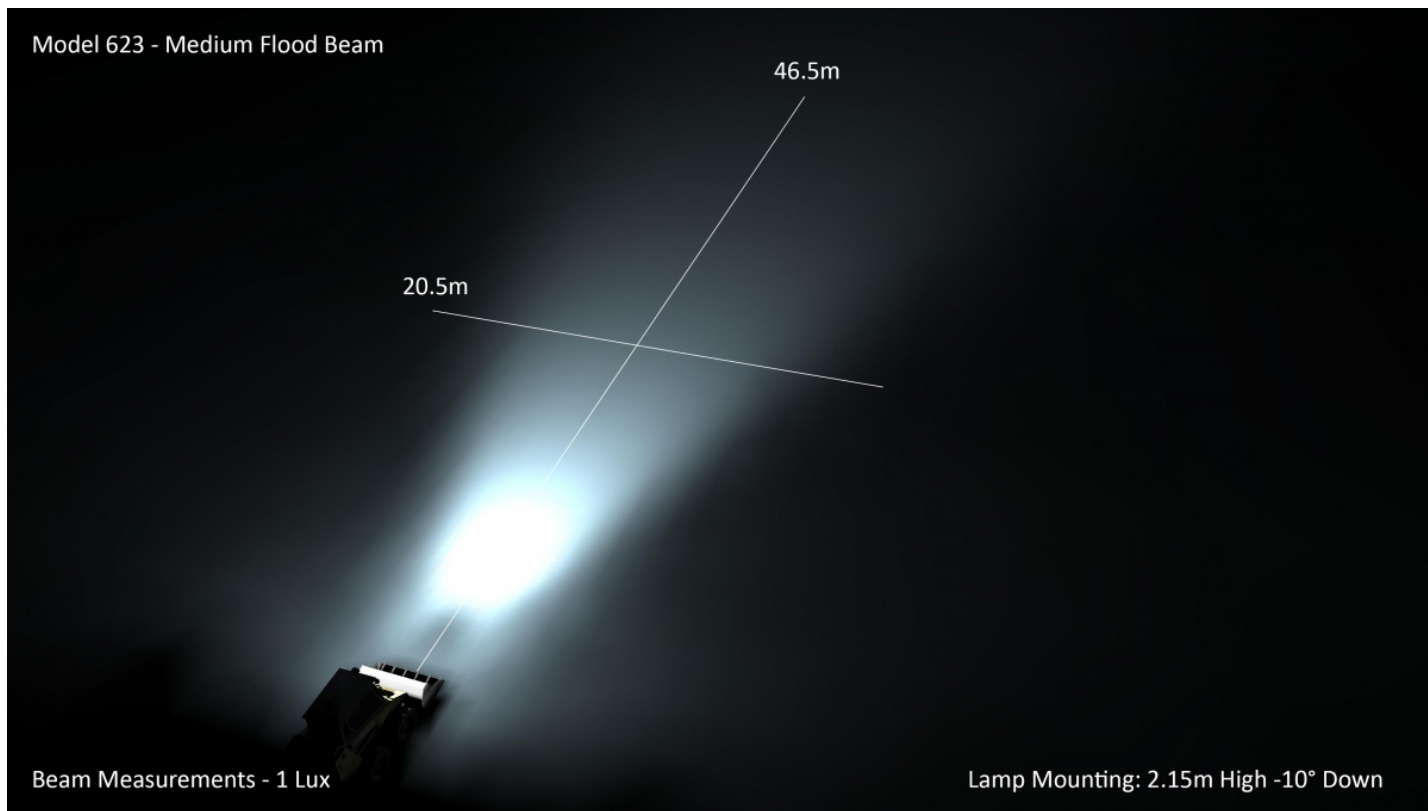

### Product Information

<b>Description</b>	Model 623 - 16/60V LED Worklight - Medium Flood
<b>Height</b>	216.41 mm / 8.52 in
<b>Width</b>	498.60 mm / 19.63 in
<b>Depth</b>	88.90 mm / 3.5 in
<b>Shape</b>	Rectangular
<b>Outer Lens Material</b>	Glass
<b>Outer Lens Color</b>	Clear
<b>Housing Material</b>	Die-Cast Aluminum
<b>Housing Color</b>	Black
<b>Mounting Type</b>	Universal Pedestal Mount
<b>Minimum Operating Temperature</b>	-40 °C
<b>Maximum Operating Temperature</b>	65 °C
<b>Product Weight</b>	18.00 lbs / 8.16 kgs
<b>Additional Information</b>	Wire Harness: SJ000W 6m Harness

### Product Dimensions

## Photometric Specifications

<b>Raw Lumen Output</b>	40,000
<b>Effective Lumen Output</b>	20,000
<b>Nominal LED Color Temperature</b>	5700 K
<b>Beam Pattern(s)</b>	Forward Lighting - Flood (Medium)