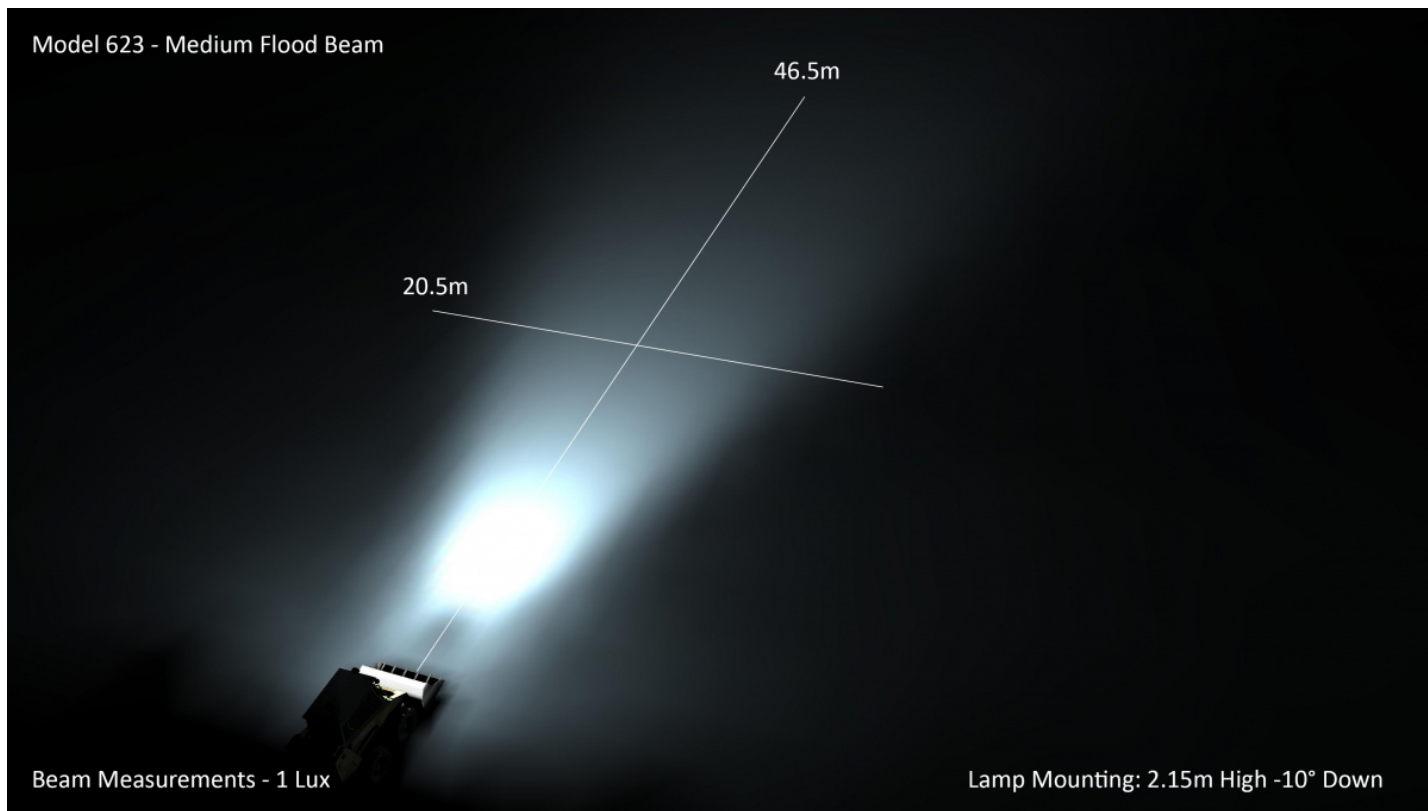

LED Work Light – Model 623

0546681

Product Information

Description	Model 623 - 16/60V LED Worklight - Medium Flood
Height	216.41 mm / 8.52 in
Width	498.60 mm / 19.63 in
Depth	88.90 mm / 3.5 in
Shape	Rectangular
Outer Lens Material	Glass
Outer Lens Color	Clear
Housing Material	Die-Cast Aluminum
Housing Color	Black
Mounting Type	Universal Pedestal Mount
Minimum Operating Temperature	-40 °C
Maximum Operating Temperature	65 °C
Product Weight	18.00 lbs / 8.16 kgs
Additional Information	Wire Harness: SJ000W 6m Harness

Product Dimensions

Electrical Specifications

Input Voltage	24-48V DC
Operating Voltage	16-60V DC
Current Draw	10A @ 24V DC 5A @ 48V DC

Photometric Specifications

Raw Lumen Output	40,000
Effective Lumen Output	20,000
Nominal LED Color Temperature	5700 K
Beam Pattern(s)	Forward Lighting - Flood (Medium)