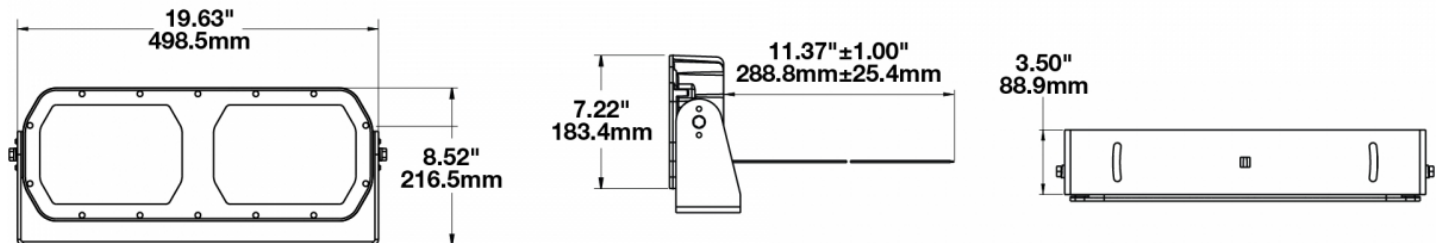

LED Work Light – Model 623

0546681

Product Information

Description	Model 623 - 16/60V LED Worklight - Medium Flood
Height	216.41 mm / 8.52 in
Width	498.60 mm / 19.63 in
Depth	88.90 mm / 3.5 in
Shape	Rectangular
Outer Lens Material	Glass
Outer Lens Color	Clear
Housing Material	Die-Cast Aluminum
Housing Color	Black
Mounting Type	Universal Pedestal Mount
Minimum Operating Temperature	-40 °C
Maximum Operating Temperature	65 °C
Product Weight	18.00 lbs / 8.16 kgs
Additional Information	Wire Harness: SJ000W 6m Harness

Product Dimensions

Electrical Specifications

Input Voltage	24-48V DC
Operating Voltage	16-60V DC
Current Draw	10A @ 24V DC 5A @ 48V DC

Photometric Specifications

Raw Lumen Output	40,000
Effective Lumen Output	20,000
Nominal LED Color Temperature	5700 K
Beam Pattern(s)	Forward Lighting - Flood (Medium)