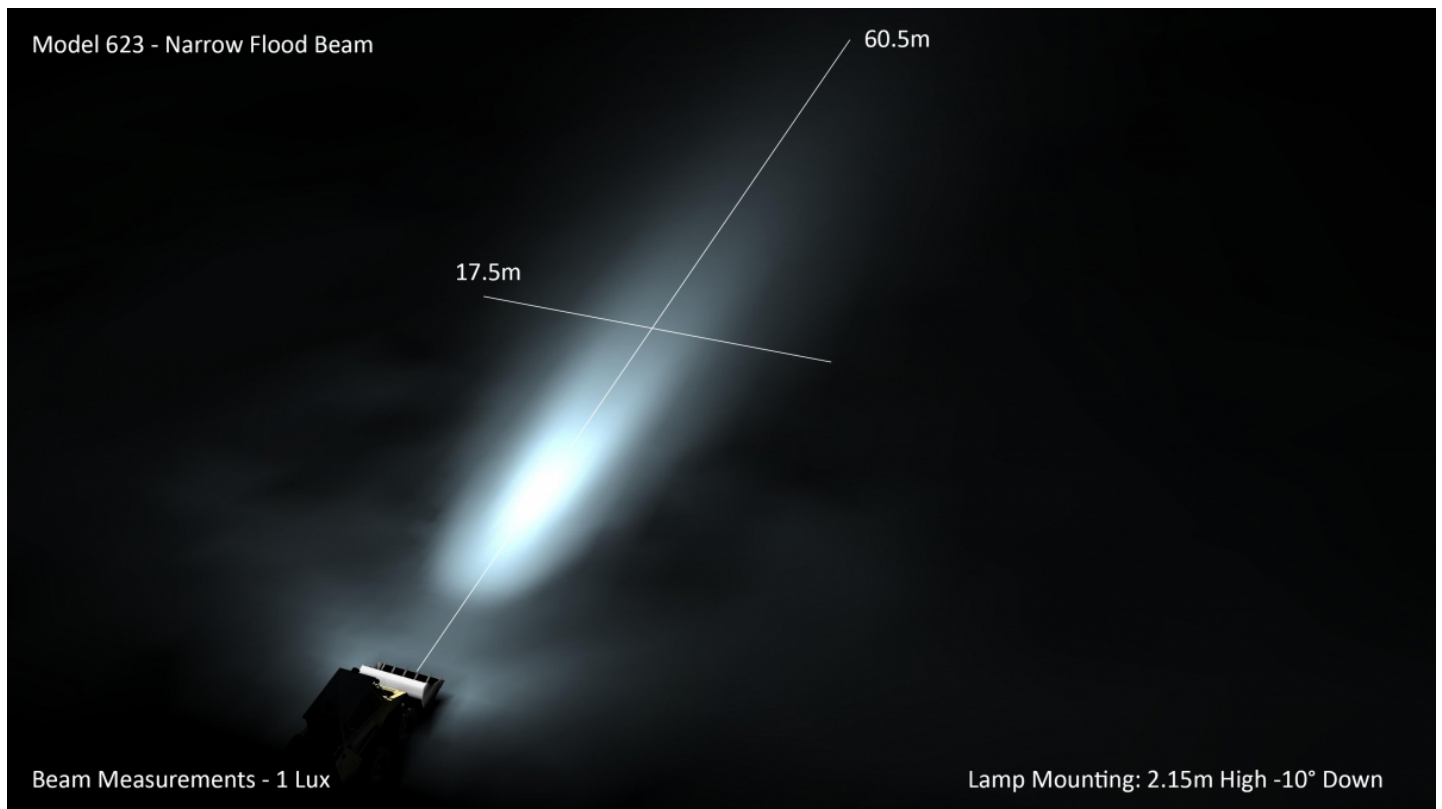

LED Work Light – Model 623

0546671

Product Information

Description	Model 623 - 16/60V LED Worklight - Narrow Flood
Height	216.41 mm / 8.52 in
Width	498.60 mm / 19.63 in
Depth	88.90 mm / 3.5 in
Shape	Rectangular
Outer Lens Material	Glass
Outer Lens Color	Clear
Housing Material	Die-Cast Aluminum
Housing Color	Black
Mounting Type	Universal Pedestal Mount
Minimum Operating Temperature	-40 °C
Maximum Operating Temperature	65 °C
Product Weight	18.00 lbs / 8.16 kgs
Additional Information	Wire Harness: SJ000W 6m Harness

Product Dimensions

Electrical Specifications

Input Voltage	24-48V DC
Operating Voltage	16-60V DC
Current Draw	10A @ 24V DC 5A @ 48V DC

Photometric Specifications

Raw Lumen Output	40,000
Effective Lumen Output	20,000
Nominal LED Color Temperature	5700 K
Beam Pattern(s)	Forward Lighting - Flood (Narrow)