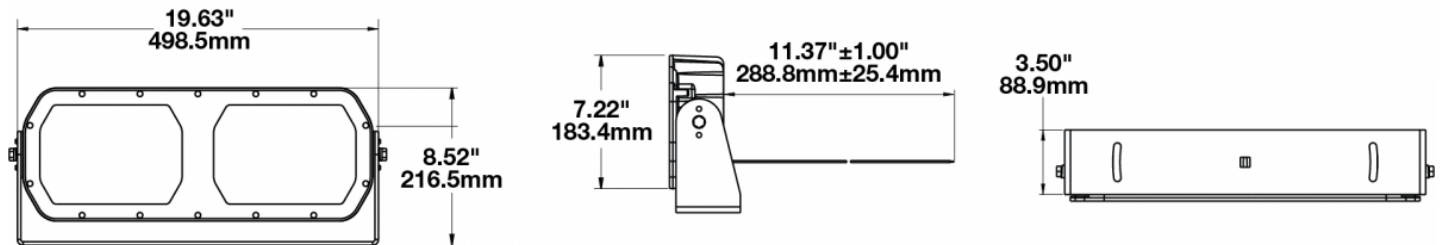

LED Work Light – Model 623

0546671

Product Information

Description	Model 623 - 16/60V LED Worklight - Narrow Flood
Height	216.41 mm / 8.52 in
Width	498.60 mm / 19.63 in
Depth	88.90 mm / 3.5 in
Shape	Rectangular
Outer Lens Material	Glass
Outer Lens Color	Clear
Housing Material	Die-Cast Aluminum
Housing Color	Black
Mounting Type	Universal Pedestal Mount
Minimum Operating Temperature	-40 °C
Maximum Operating Temperature	65 °C
Product Weight	18.00 lbs / 8.16 kgs
Additional Information	Wire Harness: SJ000W 6m Harness

Product Dimensions

Electrical Specifications

Input Voltage	24-48V DC
Operating Voltage	16-60V DC
Current Draw	10A @ 24V DC 5A @ 48V DC

Photometric Specifications

Raw Lumen Output	40,000
Effective Lumen Output	20,000
Nominal LED Color Temperature	5700 K
Beam Pattern(s)	Forward Lighting - Flood (Narrow)