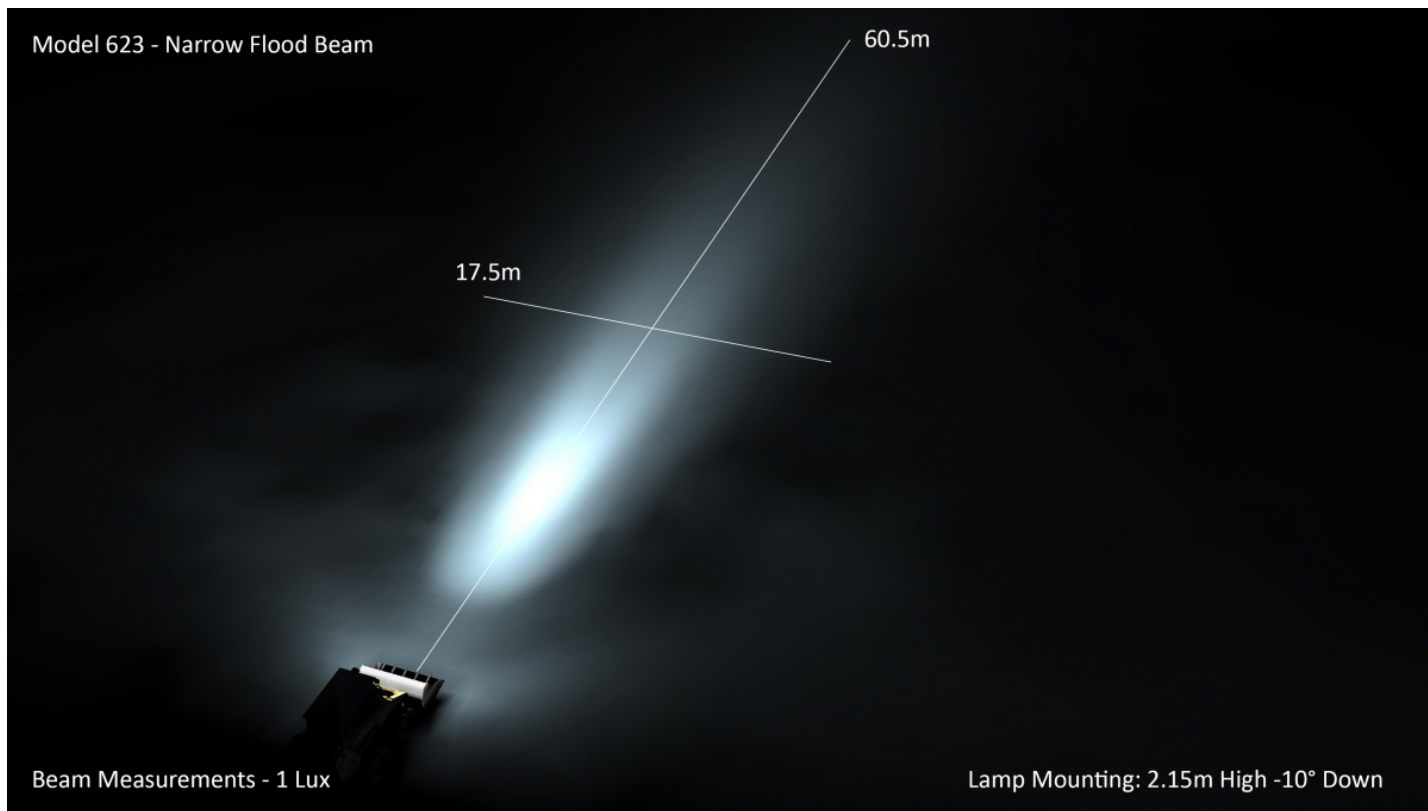

LED Work Light – Model 623

0546671

Product Information

Description	Model 623 - 16/60V LED Worklight - Narrow Flood
Height	216.41 mm / 8.52 in
Width	498.60 mm / 19.63 in
Depth	88.90 mm / 3.5 in
Shape	Rectangular
Outer Lens Material	Glass
Outer Lens Color	Clear
Housing Material	Die-Cast Aluminum
Housing Color	Black
Mounting Type	Universal Pedestal Mount
Minimum Operating Temperature	-40 °C
Maximum Operating Temperature	65 °C
Product Weight	18.00 lbs / 8.16 kgs
Additional Information	Wire Harness: SJ000W 6m Harness

Product Dimensions

Electrical Specifications

Input Voltage	24-48V DC
Operating Voltage	16-60V DC
Current Draw	10A @ 24V DC 5A @ 48V DC

Photometric Specifications

Raw Lumen Output	40,000
Effective Lumen Output	20,000
Nominal LED Color Temperature	5700 K
Beam Pattern(s)	Forward Lighting - Flood (Narrow)