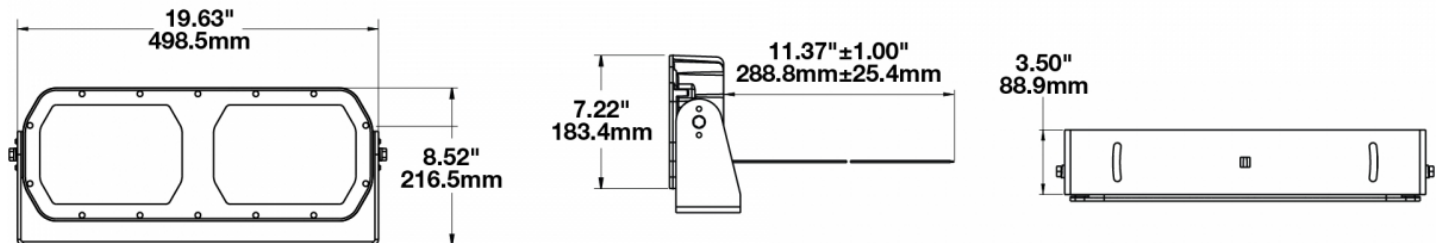

### Product Information

<b>Description</b>	Model 623 - 16/60V LED Worklight - Narrow Flood
<b>Height</b>	216.41 mm / 8.52 in
<b>Width</b>	498.60 mm / 19.63 in
<b>Depth</b>	88.90 mm / 3.5 in
<b>Shape</b>	Rectangular
<b>Outer Lens Material</b>	Glass
<b>Outer Lens Color</b>	Clear
<b>Housing Material</b>	Die-Cast Aluminum
<b>Housing Color</b>	Black
<b>Mounting Type</b>	Universal Pedestal Mount
<b>Minimum Operating Temperature</b>	-40 °C
<b>Maximum Operating Temperature</b>	65 °C
<b>Product Weight</b>	18.00 lbs / 8.16 kgs
<b>Additional Information</b>	Wire Harness: SJ000W 6m Harness

### Product Dimensions