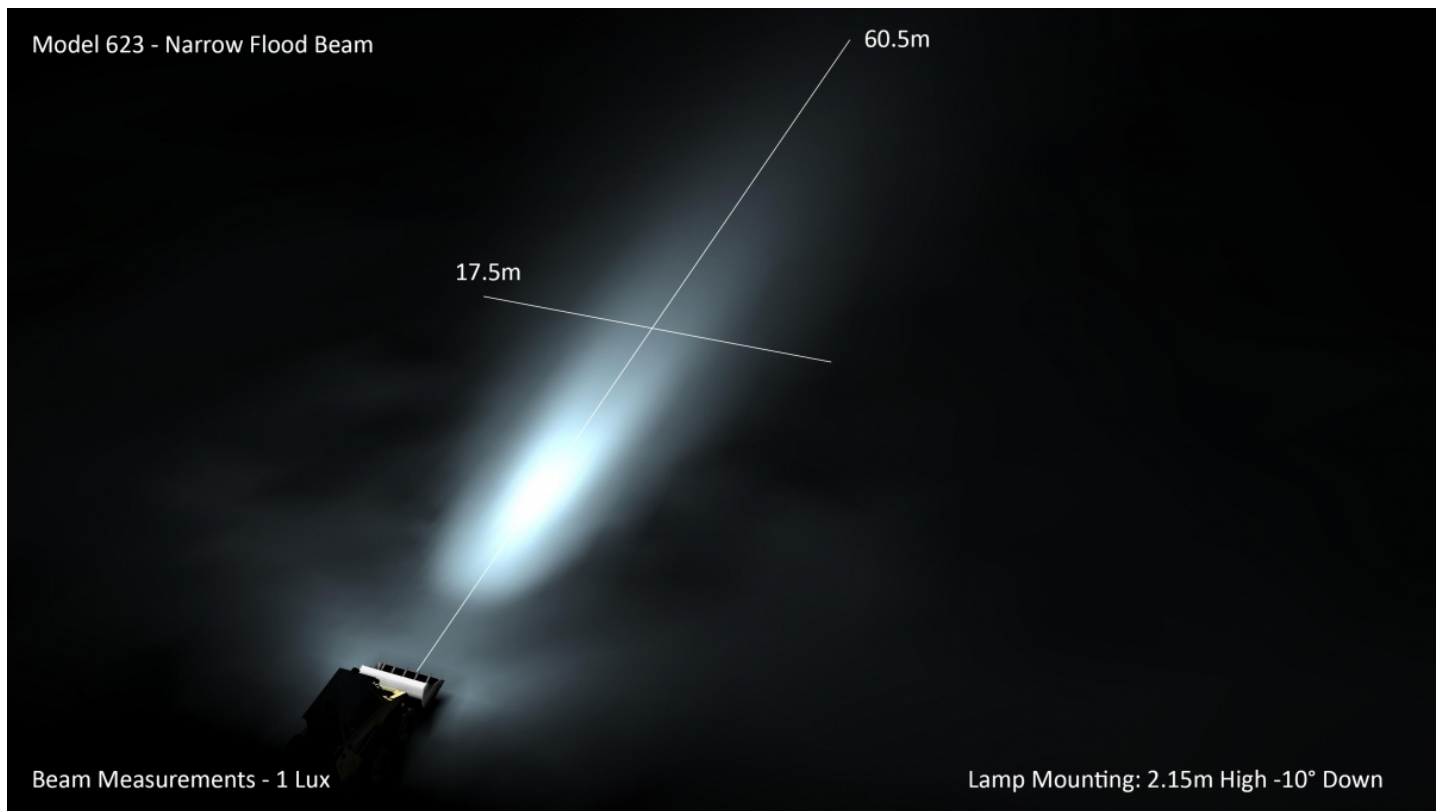

### Product Information

<b>Description</b>	Model 623 - 16/60V LED Worklight - Narrow Flood
<b>Height</b>	216.41 mm / 8.52 in
<b>Width</b>	498.60 mm / 19.63 in
<b>Depth</b>	88.90 mm / 3.5 in
<b>Shape</b>	Rectangular
<b>Outer Lens Material</b>	Glass
<b>Outer Lens Color</b>	Clear
<b>Housing Material</b>	Die-Cast Aluminum
<b>Housing Color</b>	Black
<b>Mounting Type</b>	Universal Pedestal Mount
<b>Minimum Operating Temperature</b>	-40 °C
<b>Maximum Operating Temperature</b>	65 °C
<b>Product Weight</b>	18.00 lbs / 8.16 kgs
<b>Additional Information</b>	Wire Harness: SJ000W 6m Harness

### Product Dimensions

## Photometric Specifications

<b>Raw Lumen Output</b>	40,000
<b>Effective Lumen Output</b>	20,000
<b>Nominal LED Color Temperature</b>	5700 K
<b>Beam Pattern(s)</b>	Forward Lighting - Flood (Narrow)