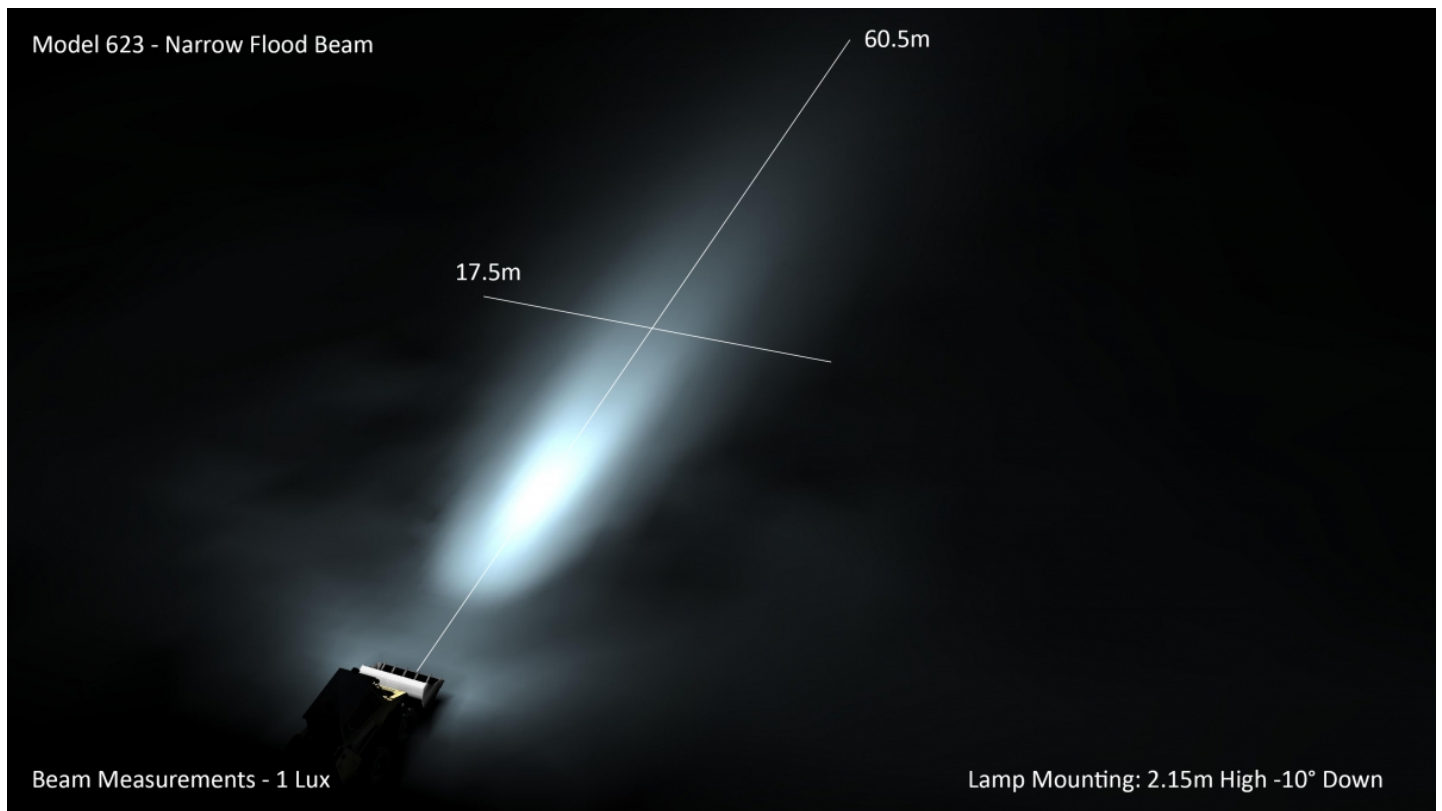

LED Work Light – Model 623

0546671

Product Information

Description	Model 623 - 16/60V LED Worklight - Narrow Flood
Height	216.41 mm / 8.52 in
Width	498.60 mm / 19.63 in
Depth	88.90 mm / 3.5 in
Shape	Rectangular
Outer Lens Material	Glass
Outer Lens Color	Clear
Housing Material	Die-Cast Aluminum
Housing Color	Black
Mounting Type	Universal Pedestal Mount
Minimum Operating Temperature	-40 °C
Maximum Operating Temperature	65 °C
Product Weight	18.00 lbs / 8.16 kgs
Additional Information	Wire Harness: SJ000W 6m Harness

Product Dimensions

Electrical Specifications

Input Voltage	24-48V DC
Operating Voltage	16-60V DC
Current Draw	10A @ 24V DC 5A @ 48V DC

Photometric Specifications

Raw Lumen Output	40,000
Effective Lumen Output	20,000
Nominal LED Color Temperature	5700 K
Beam Pattern(s)	Forward Lighting - Flood (Narrow)