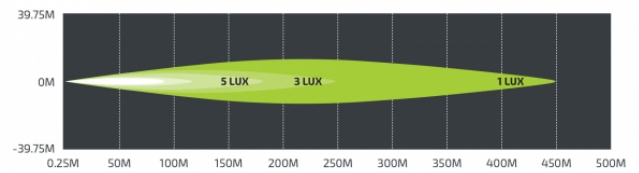

Clearance Items

NX910

Product Information

Description	NX9 LED Driving Light - Driving Beam (ECE)
Height	229.2 mm / 9.02 in
Width	224 mm / 8.82 in
Depth	128 mm / 5.04 in
Shape	Round
Outer Lens Material	Polycarbonate
Outer Lens Color	Clear
Housing Material	Die-Cast Aluminum
Housing Color	Black
Bezel Color	Chrome
Connector or Wiring	Separate wiring harness kit available
Shipping Weight	7.94 lbs / 3.6 kgs
Additional Information	NX9 Driving Light Kit Contents 1 x LED Driving Light 1 x Polycarbonate lens protector 1 x Mounting bracket and hardware

Product Dimensions

Electrical Specifications

Operating Voltage	12-24V DC
Current Draw	3.9AA @ 13.2V DC 1.8AA @ 24V DC

Photometric Specifications

Nominal LED Color Temperature	5700 K
Beam Pattern(s)	Forward Lighting - Driving Forward Lighting - High Beam (ECE)