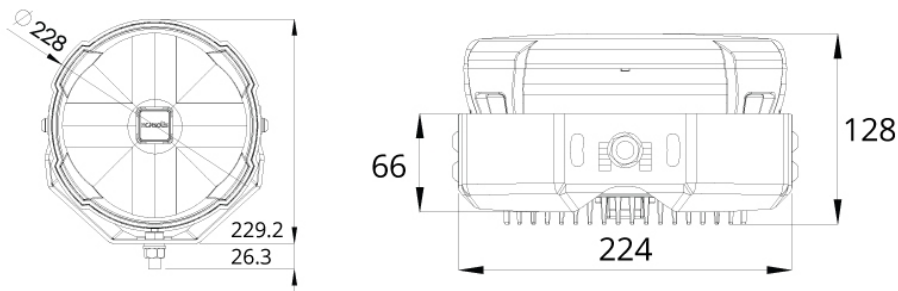

Clearance Items

NX910

Product Information

Description	NX9 LED Driving Light - Driving Beam (ECE)
Height	229.2 mm / 9.02 in
Width	224 mm / 8.82 in
Depth	128 mm / 5.04 in
Shape	Round
Outer Lens Material	Polycarbonate
Outer Lens Color	Clear
Housing Material	Die-Cast Aluminum
Housing Color	Black
Bezel Color	Chrome
Connector or Wiring	Separate wiring harness kit available
Shipping Weight	7.94 lbs / 3.6 kgs
Additional Information	NX9 Driving Light Kit Contents 1 x LED Driving Light 1 x Polycarbonate lens protector 1 x Mounting bracket and hardware

Product Dimensions

Electrical Specifications

Operating Voltage	12-24V DC
Current Draw	3.9AA @ 13.2V DC 1.8AA @ 24V DC

Photometric Specifications

Nominal LED Color Temperature	5700 K
Beam Pattern(s)	Forward Lighting - Driving Forward Lighting - High Beam (ECE)