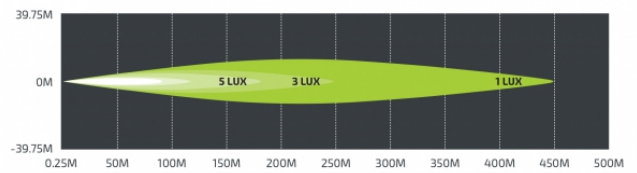

Clearance Items

NX910

Product Information

Description	NX9 LED Driving Light - Driving Beam (ECE)
Height	229.2 mm / 9.02 in
Width	224 mm / 8.82 in
Depth	128 mm / 5.04 in
Shape	Round
Outer Lens Material	Polycarbonate
Outer Lens Color	Clear
Housing Material	Die-Cast Aluminum
Housing Color	Black
Bezel Color	Chrome
Connector or Wiring	Separate wiring harness kit available
Shipping Weight	7.94 lbs / 3.6 kgs
Additional Information	NX9 Driving Light Kit Contents 1 x LED Driving Light 1 x Polycarbonate lens protector 1 x Mounting bracket and hardware

Product Dimensions

Electrical Specifications

Operating Voltage	12-24V DC
Current Draw	3.9AA @ 13.2V DC 1.8AA @ 24V DC

Photometric Specifications

Nominal LED Color Temperature	5700 K
Beam Pattern(s)	Forward Lighting - Driving Forward Lighting - High Beam (ECE)