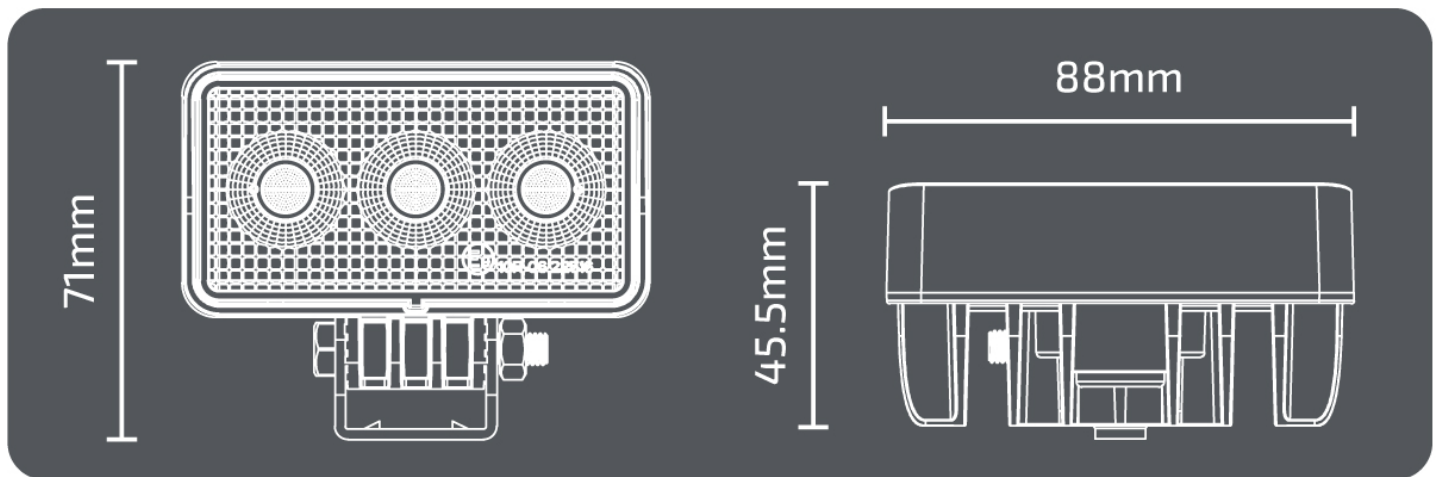

NX5 - LED Work Lights

NX532

Product Information

Description	12W LED Slim Work Light - 3.5 x 2" - 1080 Lumen
Height	71 mm / 2.8 in
Width	88 mm / 3.46 in
Depth	45.5 mm / 1.79 in
Shape	Rectangular
Outer Lens Material	Polycarbonate
Outer Lens Color	Clear
Housing Material	Die-Cast Aluminum
Housing Color	Black
Product Weight	0.59 lbs / 0.27 kgs

Product Dimensions

Electrical Specifications

Input Voltage	12-24V DC
Operating Voltage	12-24V DC
Wattage	12 W
Current Draw	0.87A @ 13.8V DC 0.5A @ 24V DC

Photometric Specifications

Raw Lumen Output	1080
Effective Lumen Output	900
Nominal LED Color Temperature	5700 K
Beam Pattern(s)	Forward Lighting - Flood (Standard)