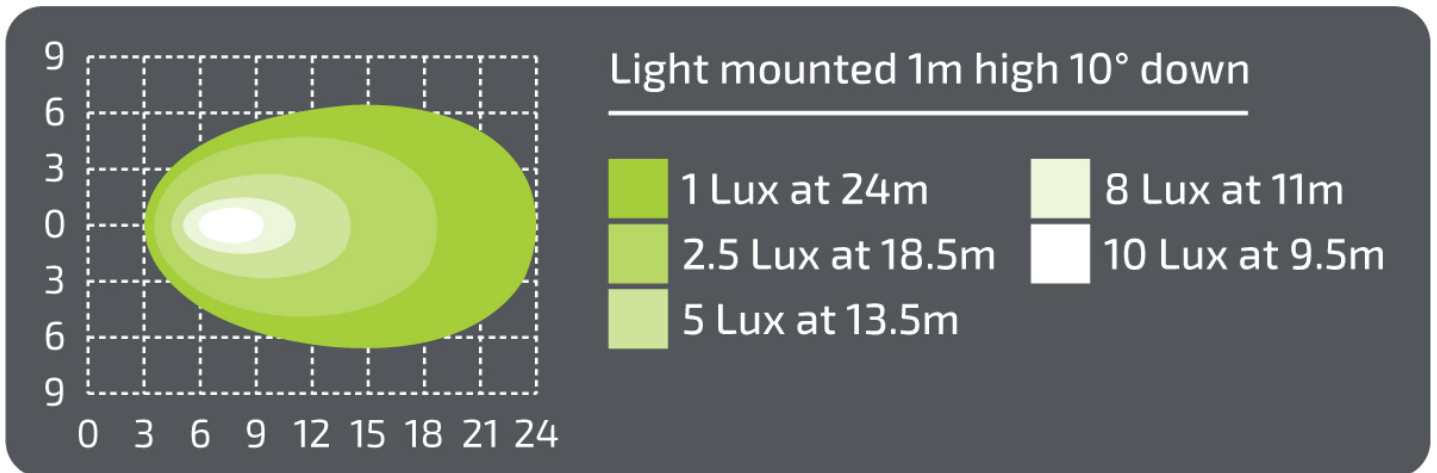

NX5 - LED Work Lights

NX532

Product Information

Description	12W LED Slim Work Light - 3.5 x 2" - 1080 Lumen
Height	71 mm / 2.8 in
Width	88 mm / 3.46 in
Depth	45.5 mm / 1.79 in
Shape	Rectangular
Outer Lens Material	Polycarbonate
Outer Lens Color	Clear
Housing Material	Die-Cast Aluminum
Housing Color	Black
Product Weight	0.59 lbs / 0.27 kgs

Product Dimensions

Electrical Specifications

Input Voltage	12-24V DC
Operating Voltage	12-24V DC
Wattage	12 W
Current Draw	0.87A @ 13.8V DC 0.5A @ 24V DC

Photometric Specifications

Raw Lumen Output	1080
Effective Lumen Output	900
Nominal LED Color Temperature	5700 K
Beam Pattern(s)	Forward Lighting - Flood (Standard)