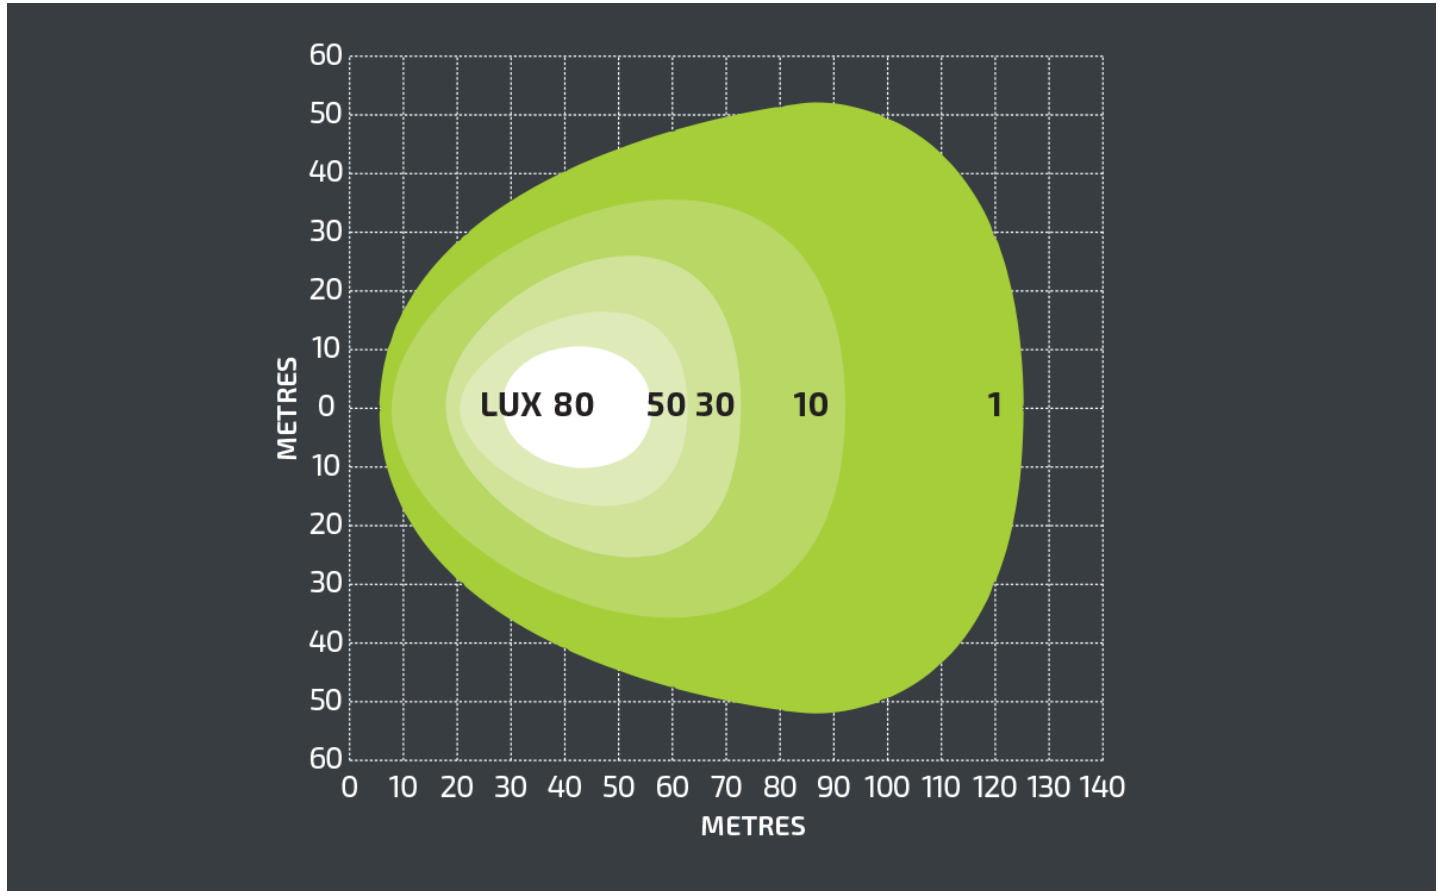

NX5 - LED Work Lights

NX525

Product Information

Description	580W LED Work Light - 13 x 8" - 46400 Lumen
Height	237.7 mm / 9.36 in
Width	330 mm / 12.99 in
Depth	90 mm / 3.54 in
Shape	Rectangular
Outer Lens Material	Polycarbonate
Outer Lens Color	Clear
Housing Material	Die-Cast Aluminum
Housing Color	Black
Bezel Color	Chrome
Mounting Type	Universal Pedestal Mount
Product Weight	21.4 lbs / 9.71 kgs

Product Dimensions

Electrical Specifications

Input Voltage	12-24V DC
Operating Voltage	12-24V DC
Wattage	580 W
Current Draw	48.3A @ 12V DC 24.2A @ 24V DC

Photometric Specifications

Effective Lumen Output	46400
Nominal LED Color Temperature	5700 K
Beam Pattern(s)	Forward Lighting - Flood (Standard)