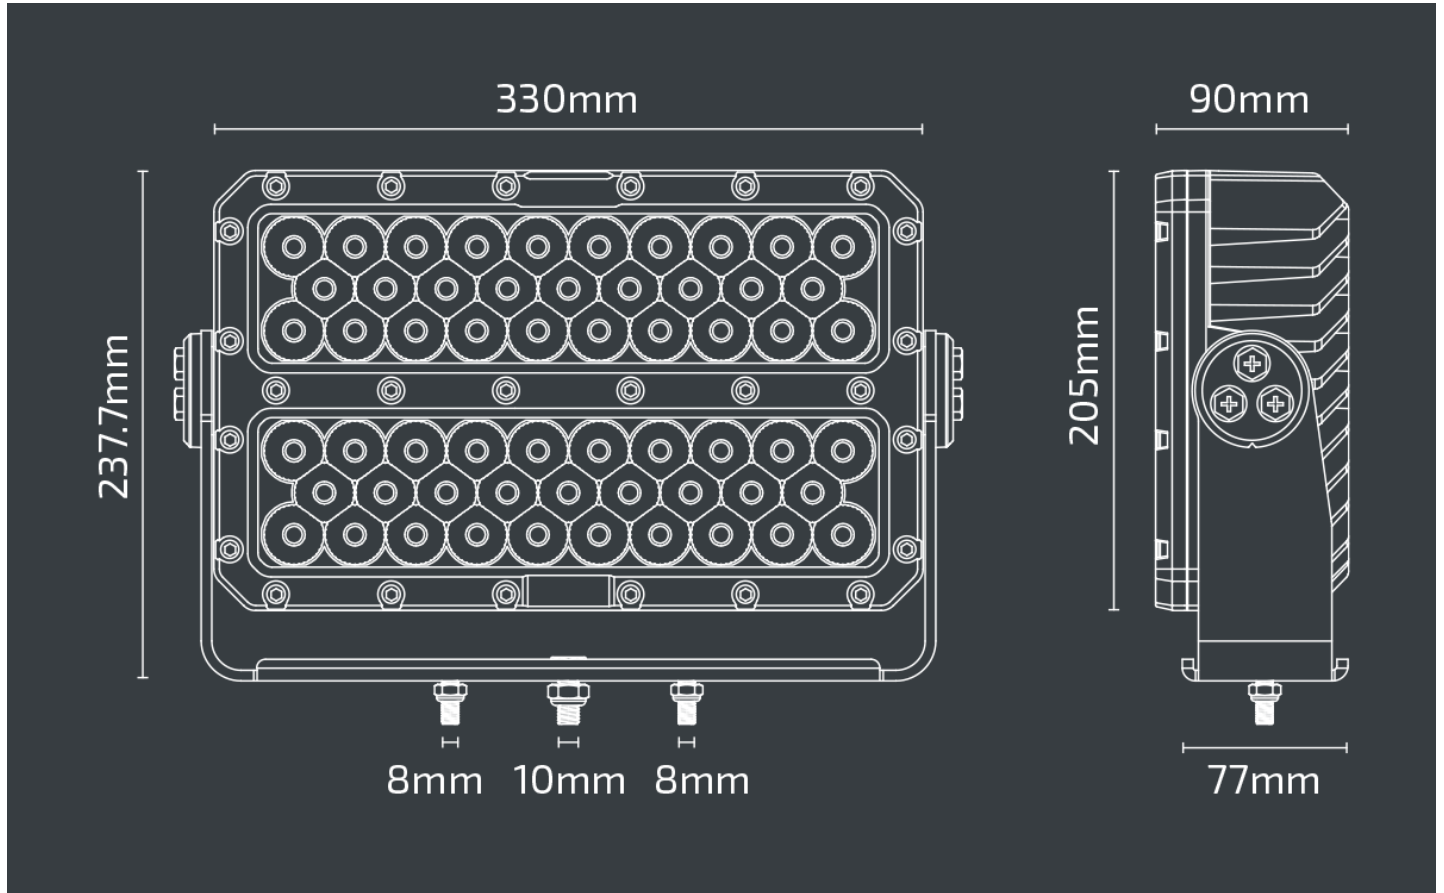

NX5 - LED Work Lights

NX525

Product Information

Description	580W LED Work Light - 13 x 8" - 46400 Lumen
Height	237.7 mm / 9.36 in
Width	330 mm / 12.99 in
Depth	90 mm / 3.54 in
Shape	Rectangular
Outer Lens Material	Polycarbonate
Outer Lens Color	Clear
Housing Material	Die-Cast Aluminum
Housing Color	Black
Bezel Color	Chrome
Mounting Type	Universal Pedestal Mount
Product Weight	21.4 lbs / 9.71 kgs

Product Dimensions

Electrical Specifications

Input Voltage	12-24V DC
Operating Voltage	12-24V DC
Wattage	580 W
Current Draw	48.3A @ 12V DC 24.2A @ 24V DC

Photometric Specifications

Effective Lumen Output	46400
Nominal LED Color Temperature	5700 K
Beam Pattern(s)	Forward Lighting - Flood (Standard)